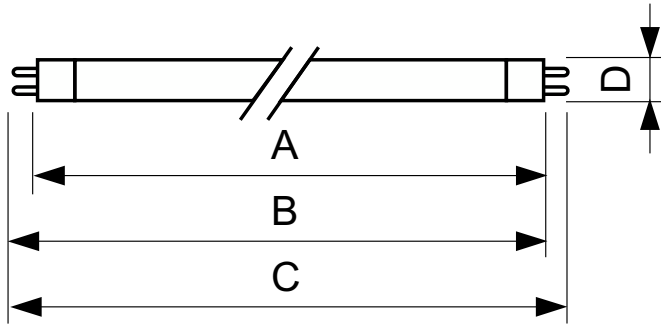

TUV TL Mini

Material Nr. (12NC)	928002004019
Numerator - Quantity Per Pack	1
EAN/UPC - Product/Case	6922341924354
Numerator - Packs per outer box	250

EAN/UPC - Case	6922341924378

Dimensional drawing

Product	D	C
TUV 16W CN FAM/10X25BOX	16 mm	302.5 mm