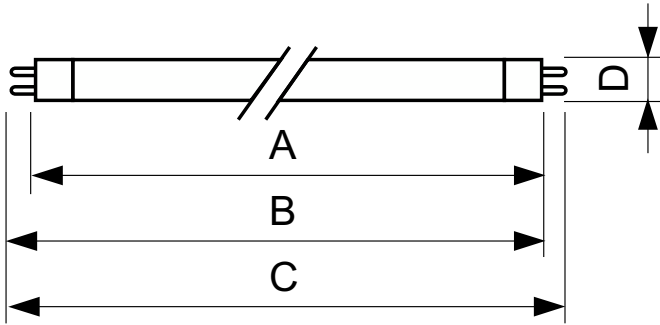

Mechanical and Housing	
Net Weight (Piece)	25.700 g

Approval and Application	
Mercury (Hg) Content (Nom)	4.4 mg

UV	
UV-C Radiation at 100 hr	4.2 W

Product Data	
Order product name	TUV 16W FAM/10X25BOX
Full product name	TUV 16W FAM/10X25BOX
Full product code	871150063869427
Order code	928002004013
Material Nr. (12NC)	928002004013
Numerator - Quantity Per Pack	1
EAN/UPC - Product/Case	8711500638694
Numerator - Packs per outer box	250

TUV TL Mini

EAN/UPC - Case

8711500638717

Dimensional drawing

Product	D	C
TUV 16W FAM/10X25BOX	16 mm	302.5 mm

Photometric data

Spectral Power Distribution Colour - TUV 16W FAM/10X25BOX