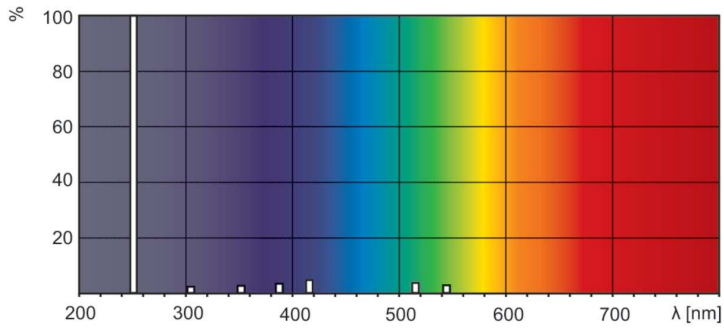

TUV TL Mini

EAN/UPC - Case

8711500638717

Dimensional drawing

Product	D	C
TUV 16W FAM/10X25BOX	16 mm	302.5 mm

Photometric data

Spectral Power Distribution Colour - TUV 16W FAM/10X25BOX