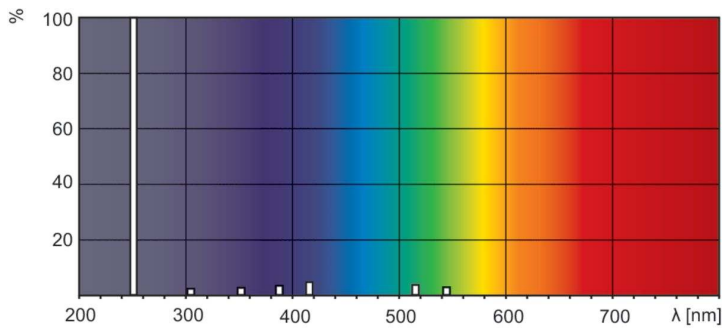

Photometric data

Spectral Power Distribution Colour - TUV 6W FAM/10X25BOX