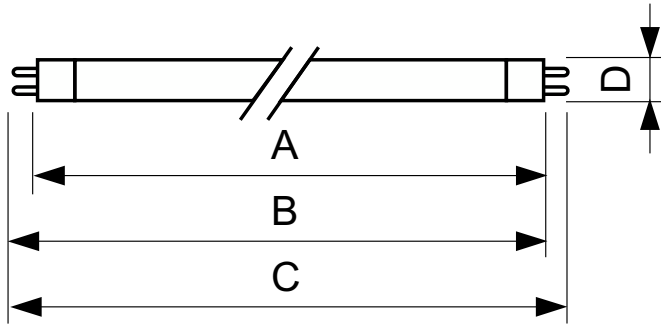

TUV TL Mini

Order code	928000704013
Material Nr. (12NC)	928000704013
Numerator - Quantity Per Pack	1
EAN/UPC - Product/Case	8711500623645

Numerator - Packs per outer box	250
EAN/UPC - Case	8711500623669

Dimensional drawing

Product	D	C
TUV 6W FAM/10X25BOX	16 mm	226.3 mm