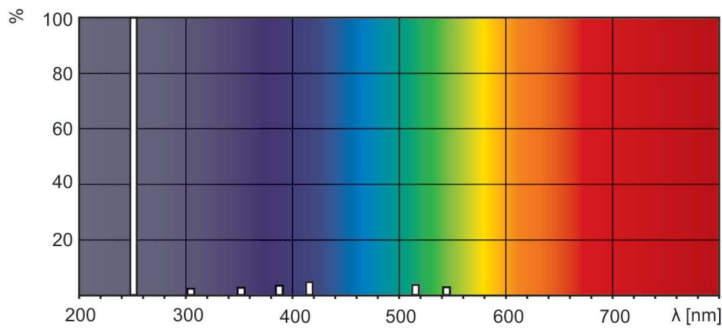

Photometric data

Spectral Power Distribution Colour - TUV 6W FAM/10X25BOX