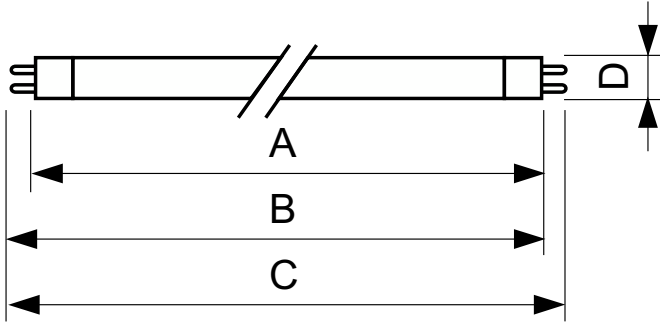

Mechanical and Housing	
Net Weight (Piece)	21.000 g

Approval and Application	
Mercury (Hg) Content (Nom)	4.4 mg
CE mark	Yes

UV	
UV-C Radiation at 100 hr	1.9 W

Product Data	
Order product name	TUV 6W FAM/10X25BOX
Full product name	TUV 6W FAM/10X25BOX
Full product code	871150062364527
Order code	928000704013
Material Nr. (12NC)	928000704013
Numerator - Quantity Per Pack	1
EAN/UPC - Product/Case	8711500623645

TUV TL Mini

Numerator - Packs per outer box	250
EAN/UPC - Case	8711500623669

Dimensional drawing

Product	D	C
TUV 6W FAM/10X25BOX	16 mm	226.3 mm

Photometric data

Spectral Power Distribution Colour - TUV 6W FAM/10X25BOX