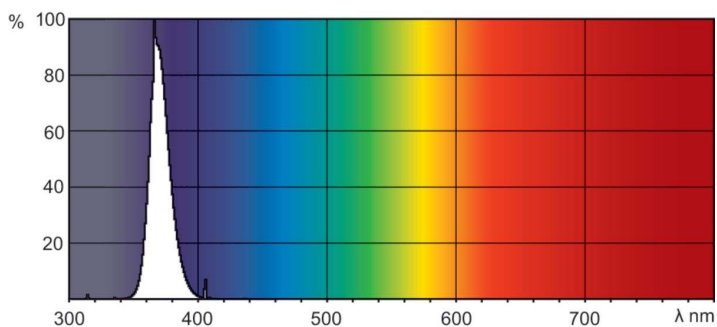

### Fotometriske data

Spectral Power Distribution Colour – TL 6W BLB 1FM/10X25CC