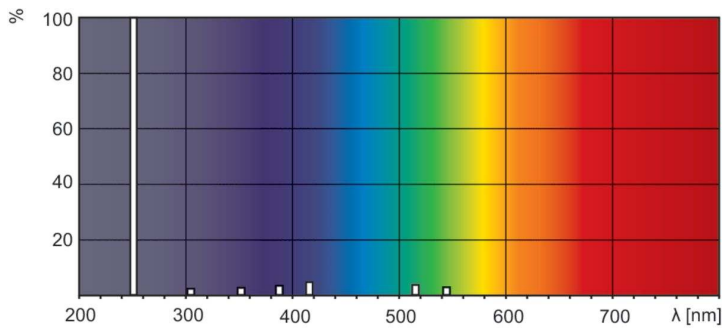

### Photometric data

Spectral Power Distribution Colour - TUV 4W FAM/10X25BOX