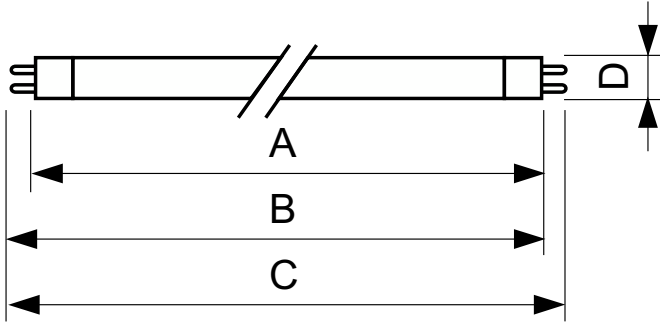

TUV TL Mini

Numerator - Packs per outer box	250
EAN/UPC - Case	8711500638748

Dimensional drawing

Product	D	C
TUV 4W FAM/10X25BOX	16 mm	150.1 mm