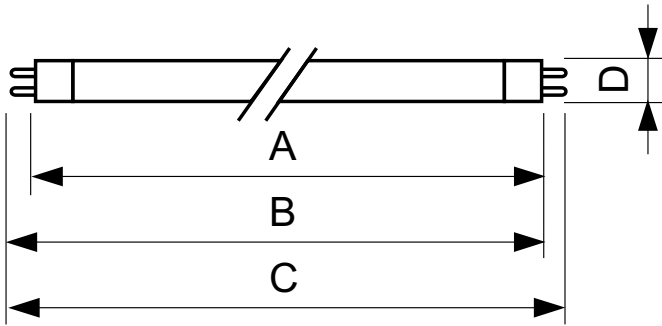

Mechanical and Housing	
Net Weight (Piece)	18.600 g

Approval and Application	
Mercury (Hg) Content (Nom)	4.4 mg
CE mark	Yes

UV	
UV-C Radiation at 100 hr	0.9 W

Product Data	
Order product name	TUV 4W FAM/10X25BOX
Full product name	TUV 4W FAM/10X25BOX
Full product code	871150063872427
Order code	928000104013
Material Nr. (12NC)	928000104013
Numerator - Quantity Per Pack	1
EAN/UPC - Product/Case	8711500638724

TUV TL Mini

Numerator - Packs per outer box	250
EAN/UPC - Case	8711500638748

Dimensional drawing

Product	D	C
TUV 4W FAM/10X25BOX	16 mm	150.1 mm

Photometric data

Spectral Power Distribution Colour - TUV 4W FAM/10X25BOX