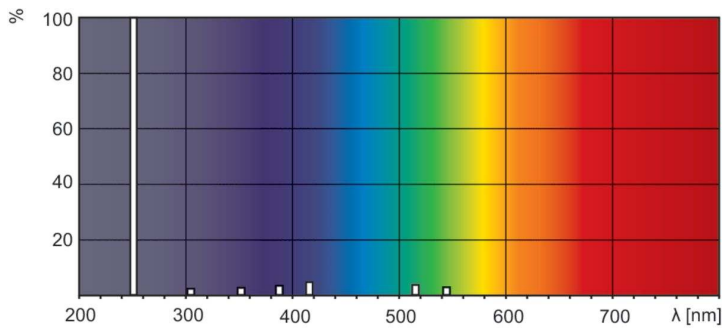

Photometric data

Spectral Power Distribution Colour - TUV 4W FAM/10X25BOX