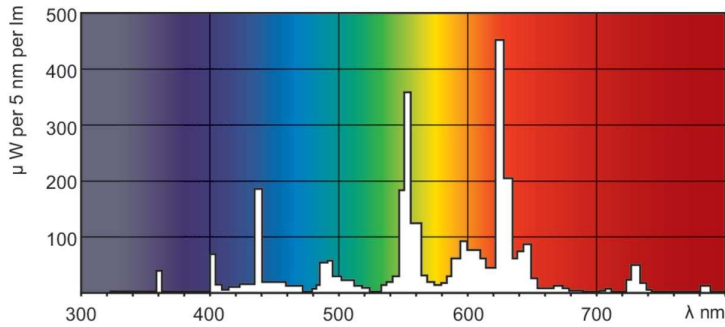

T5 High Output

F24T5/830/HO/ALTO 40PK

Philips T5 HO lamps are environmentally-responsible, ultra-slim and have extraordinary light output and longer life.

Product data

General Information	
Cap-Base	G5
Features	HO Alto® [High Output Alto]
Light Technical	
Color Code	830 [CCT of 3000K]
Luminous Flux	1,950 lm
Color Designation	Warm White (WW)
Correlated Color Temperature (Nom)	3000 K
Luminous Efficacy (rated) (Nom)	76 lm/W
Color rendering index (CRI)	82
Operating and Electrical	
Power Consumption	22.5 W
Lamp Current (Nom)	0.295 A
Controls and Dimming	
Dimmable	Yes

Mechanical and Housing	
Bulb Shape	T5
Net Weight (Piece)	54.000 g
Approval and Application	
Mercury (Hg) Content (Nom)	1.4 mg
Product Data	
Order product name	F24T5/830/HO/ALTO 40PK
Full product name	F24T5/830/HO/ALTO 40PK
Order code	927992183022
Material Nr. (12NC)	927992183022
Numerator - Quantity Per Pack	1
EAN/UPC - Product/Case	046677290191
Numerator - Packs per outer box	40
EAN/UPC - Case	50046677290196

T5 High Output

Dimensional drawing

Product	D (max)	A (max)	B (max)	B (min)	C (max)
F24T5/830/HO/ALTO 40PK	17 mm	549.0 mm	556.1 mm	553.7 mm	563.2 mm

Photometric data

Spectral Power Distribution Colour - F24T5/830/HO/ALTO 40PK