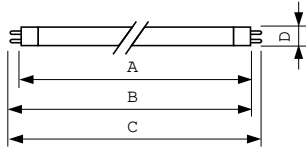

T5 High Output

F24T5/830/HO/ALTO 40PK

Philips T5 HO lamps are environmentally-responsible, ultra-slim and have extraordinary light output and longer life.

Product data

General Information	
Cap-Base	G5
Features	HO Alto® [High Output Alto]
Light Technical	
Color Code	830 [CCT of 3000K]
Luminous Flux	1,950 lm
Color Designation	Warm White (WW)
Correlated Color Temperature (Nom)	3000 K
Luminous Efficacy (rated) (Nom)	76 lm/W
Color rendering index (CRI)	82
Operating and Electrical	
Power Consumption	22.5 W
Lamp Current (Nom)	0.295 A
Controls and Dimming	
Dimmable	Yes

Mechanical and Housing	
Bulb Shape	T5
Net Weight (Piece)	54.000 g
Approval and Application	
Mercury (Hg) Content (Nom)	1.4 mg
Product Data	
Order product name	F24T5/830/HO/ALTO 40PK
Full product name	F24T5/830/HO/ALTO 40PK
Order code	927992183022
Material Nr. (12NC)	927992183022
Numerator - Quantity Per Pack	1
EAN/UPC - Product/Case	046677290191
Numerator - Packs per outer box	40
EAN/UPC - Case	50046677290196

T5 High Output

Dimensional drawing

Product	D (max)	A (max)	B (max)	B (min)	C (max)
F24T5/830/HO/ALTO 40PK	17 mm	549.0 mm	556.1 mm	553.7 mm	563.2 mm

Photometric data

Spectral Power Distribution Colour - F24T5/830/HO/ALTO 40PK

Lifetime

Life expectancy diagram - 3 hour cycle

Lumen Maintenance Diagram - F24T5/830/HO/ALTO 40PK

T5 High Output

Lifetime

Life expectancy diagram - 12 hour cycle