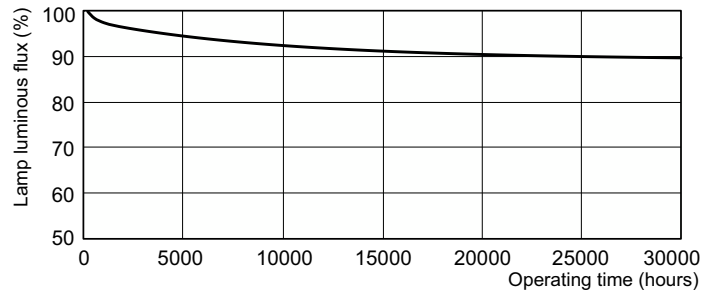

T5 High Output

F24T5/830/HO/ALTO 40PK

Philips T5 HO lamps are environmentally-responsible, ultra-slim and have extraordinary light output and longer life.

Product data

General Information	
Cap-Base	G5
Features	HO Alto® [High Output Alto]
Light Technical	
Color Code	830 [CCT of 3000K]
Luminous Flux	1,950 lm
Color Designation	Warm White (WW)
Correlated Color Temperature (Nom)	3000 K
Luminous Efficacy (rated) (Nom)	76 lm/W
Color rendering index (CRI)	82
Operating and Electrical	
Power Consumption	22.5 W
Lamp Current (Nom)	0.295 A
Controls and Dimming	
Dimmable	Yes

Mechanical and Housing	
Bulb Shape	T5
Net Weight (Piece)	54.000 g
Approval and Application	
Mercury (Hg) Content (Nom)	1.4 mg
Product Data	
Order product name	F24T5/830/HO/ALTO 40PK
Full product name	F24T5/830/HO/ALTO 40PK
Order code	927992183022
Material Nr. (12NC)	927992183022
Numerator - Quantity Per Pack	1
EAN/UPC - Product/Case	046677290191
Numerator - Packs per outer box	40
EAN/UPC - Case	50046677290196

T5 High Output

Dimensional drawing

Product	D (max)	A (max)	B (max)	B (min)	C (max)
F24T5/830/HO/ALTO 40PK	17 mm	549.0 mm	556.1 mm	553.7 mm	563.2 mm

Photometric data

Spectral Power Distribution Colour - F24T5/830/HO/ALTO 40PK

Lifetime

Life expectancy diagram - 3 hour cycle

Lumen Maintenance Diagram - F24T5/830/HO/ALTO 40PK

T5 High Output

Lifetime

Life expectancy diagram - 12 hour cycle