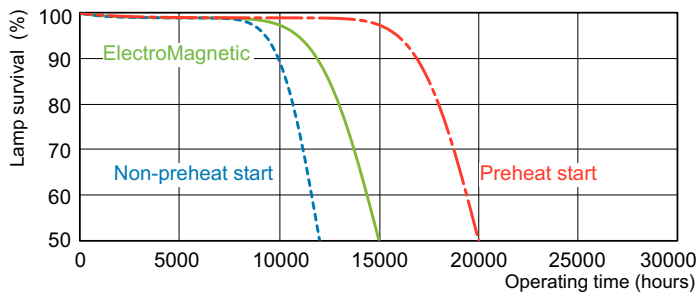

Product data

General Information	
Cap-Base	G13 [Medium Bi-Pin Fluorescent]
Nominal lifetime	15,000 hour(s)
Life to 50% Failures (Nom)	15,000 hour(s)
Light Technical	
Color Code	830 [CCT of 3000K]
Color Designation	Warm White (WW)
Correlated Color Temperature (Nom)	3000 K
Luminous Efficacy (rated) (Nom)	90 lm/W
Color rendering index (CRI)	83
Operating and Electrical	
Power Consumption	36 W
Lamp Current (Nom)	0.440 A
Voltage (Nom)	103 V
Controls and Dimming	
Dimmable	Yes

TL-D LIFEMAX Super 80

Dimensional drawing

Product	D (max)	A (max)	B (max)	B (min)	C (max)
36 W G13 Warm white Linear fluorescent tube	28 mm	1,199.4 mm	1,206.5 mm	1,204.1 mm	1,213.6 mm

Photometric data

Spectral Power Distribution Colour - TL-D 36W/830 1SL/25

Lifetime

Life expectancy diagram - 3 hour cycle

Life expectancy diagram - 12 hour cycle

TL-D LIFEMAX Super 80

Lifetime

Lumen Maintenance Diagram - TL-D 36W/830 1SL/25