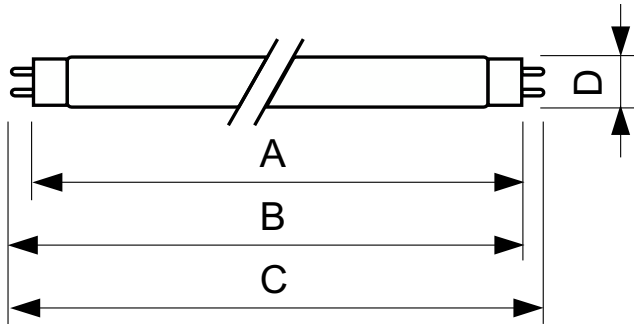

TL-D LIFEMAX Super 80

36 W G13 Warm white Linear fluorescent tube

The TL-D LIFEMAX Super 80 lamp offers more lumens per watt and better color rendering than TL-D standard colors. Furthermore, it has a lower mercury content. The lamp can be operated in existing TL-D luminaires.

Product data

General Information	
Cap-Base	G13 [Medium Bi-Pin Fluorescent]
Nominal lifetime	15,000 hour(s)
Life to 50% Failures (Nom)	15,000 hour(s)
Light Technical	
Color Code	830 [CCT of 3000K]
Color Designation	Warm White (WW)
Correlated Color Temperature (Nom)	3000 K
Luminous Efficacy (rated) (Nom)	90 lm/W
Color rendering index (CRI)	83
Operating and Electrical	
Power Consumption	36 W
Lamp Current (Nom)	0.440 A
Voltage (Nom)	103 V
Controls and Dimming	
Dimmable	Yes

Mechanical and Housing	
Bulb Shape	T8
Net Weight (Piece)	0.140 kg
Approval and Application	
Mercury (Hg) Content (Nom)	2.0 mg
Product Data	
Order product name	36 W G13 Warm white Linear fluorescent tube
Full product name	36 W G13 Warm white Linear fluorescent tube
Full product code	871150028559140
Order code	927982283036
Material Nr. (12NC)	927982283036
Numerator - Quantity Per Pack	1
EAN/UPC - Product/Case	8711500285591
Numerator - Packs per outer box	25
EAN/UPC - Case	8711500285874

TL-D LIFEMAX Super 80

Dimensional drawing

Product	D (max)	A (max)	B (max)	B (min)	C (max)
36 W G13 Warm white Linear fluorescent tube	28 mm	1,199.4 mm	1,206.5 mm	1,204.1 mm	1,213.6 mm

Photometric data

Spectral Power Distribution Colour - TL-D 36W/830 1SL/25