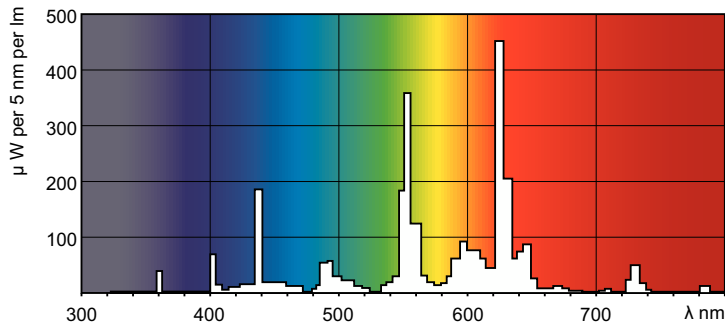

TL-D LIFEMAX Super 80

36 W G13 Warm white Linear fluorescent tube

The TL-D LIFEMAX Super 80 lamp offers more lumens per watt and better color rendering than TL-D standard colors. Furthermore, it has a lower mercury content. The lamp can be operated in existing TL-D luminaires.

Product data

General Information	
Cap-Base	G13 [Medium Bi-Pin Fluorescent]
Nominal lifetime	15,000 hour(s)
Life to 50% Failures (Nom)	15,000 hour(s)
Light Technical	
Color Code	830 [CCT of 3000K]
Color Designation	Warm White (WW)
Correlated Color Temperature (Nom)	3000 K
Luminous Efficacy (rated) (Nom)	90 lm/W
Color rendering index (CRI)	83
Operating and Electrical	
Power Consumption	36 W
Lamp Current (Nom)	0.440 A
Voltage (Nom)	103 V
Controls and Dimming	
Dimmable	Yes

Mechanical and Housing	
Bulb Shape	T8
Net Weight (Piece)	0.140 kg
Approval and Application	
Mercury (Hg) Content (Nom)	2.0 mg
Product Data	
Order product name	36 W G13 Warm white Linear fluorescent tube
Full product name	36 W G13 Warm white Linear fluorescent tube
Full product code	871150028559140
Order code	927982283036
Material Nr. (12NC)	927982283036
Numerator - Quantity Per Pack	1
EAN/UPC - Product/Case	8711500285591
Numerator - Packs per outer box	25
EAN/UPC - Case	8711500285874

TL-D LIFEMAX Super 80

Dimensional drawing

Product	D (max)	A (max)	B (max)	B (min)	C (max)
36 W G13 Warm white Linear fluorescent tube	28 mm	1,199.4 mm	1,206.5 mm	1,204.1 mm	1,213.6 mm

Photometric data

Spectral Power Distribution Colour - TL-D 36W/830 1SL/25