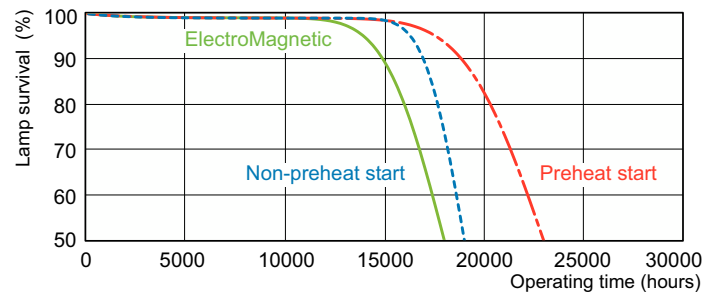

Product data

General Information	
Cap-Base	G13 [Medium Bi-Pin Fluorescent]
Nominal lifetime	15,000 hour(s)
Life to 50% Failures (Nom)	15,000 hour(s)
Light Technical	
Color Code	830 [CCT of 3000K]
Color Designation	Warm White (WW)
Correlated Color Temperature (Nom)	3000 K
Luminous Efficacy (rated) (Nom)	90 lm/W
Color rendering index (CRI)	83
Operating and Electrical	
Power Consumption	36 W
Lamp Current (Nom)	0.440 A
Voltage (Nom)	103 V
Controls and Dimming	
Dimmable	Yes

TL-D LIFEMAX Super 80

Dimensional drawing

Product	D (max)	A (max)	B (max)	B (min)	C (max)
36 W G13 Warm white Linear fluorescent tube	28 mm	1,199.4 mm	1,206.5 mm	1,204.1 mm	1,213.6 mm

Photometric data

Spectral Power Distribution Colour - TL-D 36W/830 1SL/25

Lifetime

Life expectancy diagram - 3 hour cycle

Life expectancy diagram - 12 hour cycle

TL-D LIFEMAX Super 80

Lifetime

Lumen Maintenance Diagram - TL-D 36W/830 1SL/25