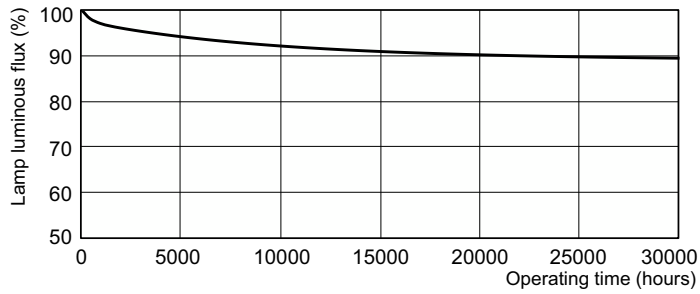

Product data

General Information	
Cap-Base	G13 [Medium Bi-Pin Fluorescent]
Nominal lifetime	15,000 hour(s)
Life to 50% Failures (Nom)	15,000 hour(s)
Light Technical	
Color Code	830 [CCT of 3000K]
Color Designation	Warm White (WW)
Correlated Color Temperature (Nom)	3000 K
Luminous Efficacy (rated) (Nom)	90 lm/W
Color rendering index (CRI)	83
Operating and Electrical	
Power Consumption	36 W
Lamp Current (Nom)	0.440 A
Voltage (Nom)	103 V
Controls and Dimming	
Dimmable	Yes

TL-D LIFEMAX Super 80

Dimensional drawing

Product	D (max)	A (max)	B (max)	B (min)	C (max)
36 W G13 Warm white Linear fluorescent tube	28 mm	1,199.4 mm	1,206.5 mm	1,204.1 mm	1,213.6 mm

Photometric data

Spectral Power Distribution Colour - TL-D 36W/830 1SL/25

Lifetime

Life expectancy diagram - 3 hour cycle

Life expectancy diagram - 12 hour cycle

TL-D LIFEMAX Super 80

Lifetime

Lumen Maintenance Diagram - TL-D 36W/830 1SL/25