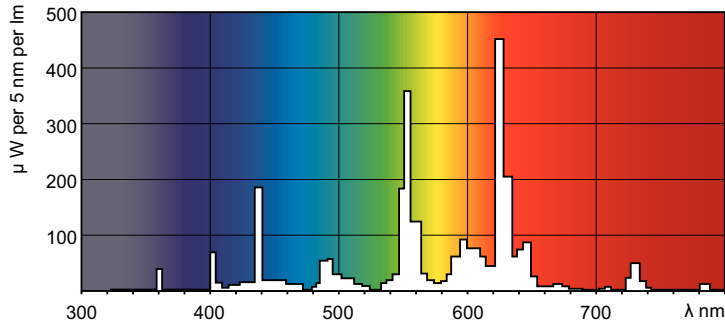

TL-D LIFEMAX Super 80

36 W G13 Warm white Linear fluorescent tube

The TL-D LIFEMAX Super 80 lamp offers more lumens per watt and better color rendering than TL-D standard colors. Furthermore, it has a lower mercury content. The lamp can be operated in existing TL-D luminaires.

Product data

General Information	
Cap-Base	G13 [Medium Bi-Pin Fluorescent]
Nominal lifetime	15,000 hour(s)
Life to 50% Failures (Nom)	15,000 hour(s)
Light Technical	
Color Code	830 [CCT of 3000K]
Color Designation	Warm White (WW)
Correlated Color Temperature (Nom)	3000 K
Luminous Efficacy (rated) (Nom)	90 lm/W
Color rendering index (CRI)	83
Operating and Electrical	
Power Consumption	36 W
Lamp Current (Nom)	0.440 A
Voltage (Nom)	103 V
Controls and Dimming	
Dimmable	Yes

Mechanical and Housing	
Bulb Shape	T8
Net Weight (Piece)	0.140 kg
Approval and Application	
Mercury (Hg) Content (Nom)	2.0 mg
Product Data	
Order product name	36 W G13 Warm white Linear fluorescent tube
Full product name	36 W G13 Warm white Linear fluorescent tube
Full product code	871150028559140
Order code	927982283036
Material Nr. (12NC)	927982283036
Numerator - Quantity Per Pack	1
EAN/UPC - Product/Case	8711500285591
Numerator - Packs per outer box	25
EAN/UPC - Case	8711500285874

TL-D LIFEMAX Super 80

Dimensional drawing

Product	D (max)	A (max)	B (max)	B (min)	C (max)
36 W G13 Warm white Linear fluorescent tube	28 mm	1,199.4 mm	1,206.5 mm	1,204.1 mm	1,213.6 mm

Photometric data

Spectral Power Distribution Colour - TL-D 36W/830 1SL/25