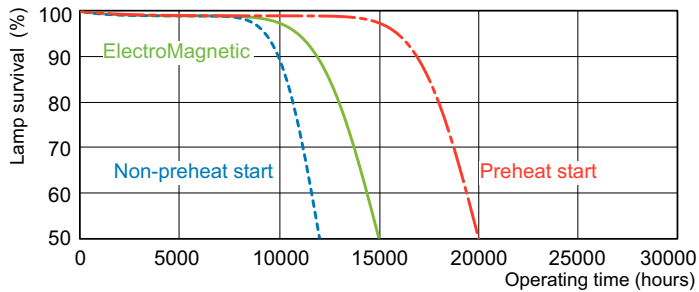

Product data

General Information	
Cap-Base	G13 [Medium Bi-Pin Fluorescent]
Nominal lifetime	15,000 hour(s)
Life to 50% Failures (Nom)	15,000 hour(s)
Light Technical	
Color Code	830 [CCT of 3000K]
Color Designation	Warm White (WW)
Correlated Color Temperature (Nom)	3000 K
Luminous Efficacy (rated) (Nom)	90 lm/W
Color rendering index (CRI)	83
Operating and Electrical	
Power Consumption	36 W
Lamp Current (Nom)	0.440 A
Voltage (Nom)	103 V
Controls and Dimming	
Dimmable	Yes

TL-D LIFEMAX Super 80

Dimensional drawing

Product	D (max)	A (max)	B (max)	B (min)	C (max)
36 W G13 Warm white Linear fluorescent tube	28 mm	1,199.4 mm	1,206.5 mm	1,204.1 mm	1,213.6 mm

Photometric data

Spectral Power Distribution Colour - TL-D 36W/830 1SL/25

Lifetime

Life expectancy diagram - 3 hour cycle

Life expectancy diagram - 12 hour cycle

TL-D LIFEMAX Super 80

Lifetime

Lumen Maintenance Diagram - TL-D 36W/830 1SL/25