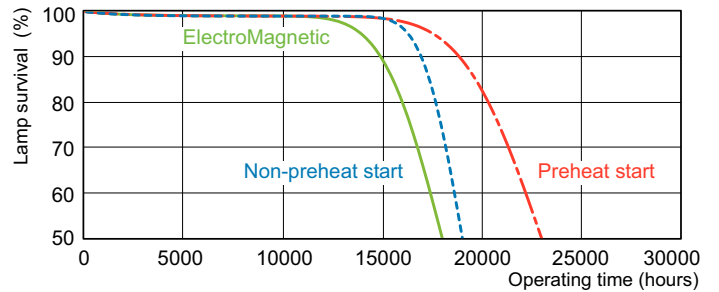

Product data

General Information	
Cap-Base	G13 [Medium Bi-Pin Fluorescent]
Nominal lifetime	15,000 hour(s)
Life to 50% Failures (Nom)	15,000 hour(s)
Light Technical	
Color Code	830 [CCT of 3000K]
Color Designation	Warm White (WW)
Correlated Color Temperature (Nom)	3000 K
Luminous Efficacy (rated) (Nom)	90 lm/W
Color rendering index (CRI)	83
Operating and Electrical	
Power Consumption	36 W
Lamp Current (Nom)	0.440 A
Voltage (Nom)	103 V
Controls and Dimming	
Dimmable	Yes

TL-D LIFEMAX Super 80

Dimensional drawing

Product	D (max)	A (max)	B (max)	B (min)	C (max)
36 W G13 Warm white Linear fluorescent tube	28 mm	1,199.4 mm	1,206.5 mm	1,204.1 mm	1,213.6 mm

Photometric data

Spectral Power Distribution Colour - TL-D 36W/830 1SL/25

Lifetime

Life expectancy diagram - 3 hour cycle

Life expectancy diagram - 12 hour cycle

TL-D LIFEMAX Super 80

Lifetime

Lumen Maintenance Diagram - TL-D 36W/830 1SL/25