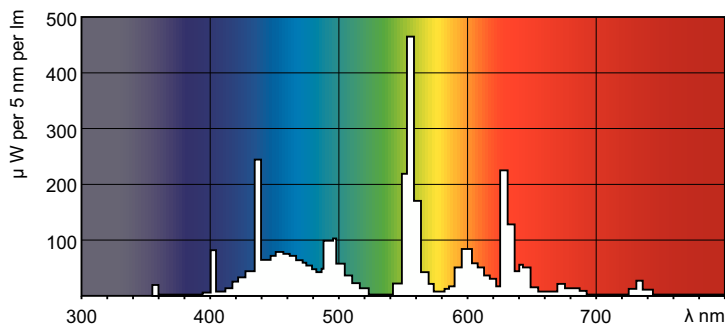

MASTER TL-D Super 80

TL-D 36W/865 1SL/25

Low-pressure mercury discharge lamps with a tubular 26 mm envelope

Warnings and Safety

- A lamp breaking is extremely unlikely to have any impact on your health. If a lamp breaks, ventilate the room for 30 minutes and remove the parts, preferably with gloves. Put them in a sealed plastic bag and take it to your local waste facilities for recycling. Do not use a vacuum cleaner.

Product data

General Information		Mechanical and Housing	
Cap-Base	G13 [Medium Bi-Pin Fluorescent]	Bulb Shape	T8
Life to 50% Failures (Nom)	15,000 h	Net Weight (Piece)	0.140 kg
Light Technical		Approval and Application	
Color Code	865 [CCT of 6500K]	Mercury (Hg) Content (Nom)	2.0 mg
Color Designation	Cool Daylight		
Correlated Color Temperature (Nom)	6500 K	Product Data	
Luminous Efficacy (rated) (Nom)	85 lm/W	Order product name	TL-D 36W/865 1SL/25
Color rendering index (CRI)	80	Full product name	TL-D 36W/865 1SL/25
Operating and Electrical		Full product code	871829125462100
Power Consumption	36 W	Local code description	TLD36W865ALTO
Lamp Current (Nom)	0.440 A	Order code	927981386524
Voltage (Nom)	103 V	Material Nr. (12NC)	927981386524
Controls and Dimming		Local order code	TLD36W865ALTO
Dimmable	Yes	Numerator - Quantity Per Pack	1
		EAN/UPC - Product/Case	8718291254621
		Numerator - Packs per outer box	25
		EAN/UPC - Case	8718291254638

MASTER TL-D Super 80

Dimensional drawing

Product	D (max)	A (max)	B (max)	B (min)	C (max)
TL-D 36W/865 1SL/25	28 mm	1,199.4 mm	1,206.5 mm	1,204.1 mm	1,213.6 mm

Photometric data

Spectral Power Distribution Colour - TL-D 36W/865 1SL/25

Lifetime

Life expectancy diagram - 3 hour cycle

Life expectancy diagram - 12 hour cycle

MASTER TL-D Super 80

Lifetime

Lumen Maintenance Diagram - TL-D 36W/865 1SL/25