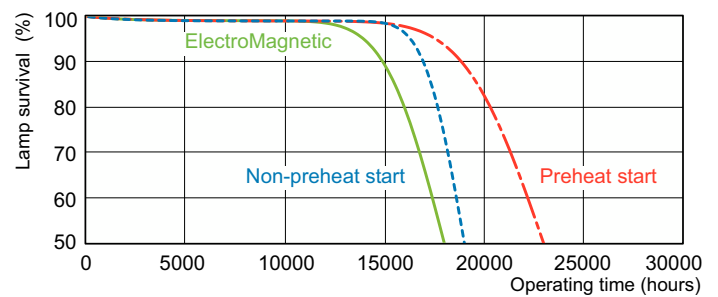

MASTER TL-D Super 80

TL-D 36W/865 1SL/25

Low-pressure mercury discharge lamps with a tubular 26 mm envelope

Warnings and Safety

- A lamp breaking is extremely unlikely to have any impact on your health. If a lamp breaks, ventilate the room for 30 minutes and remove the parts, preferably with gloves. Put them in a sealed plastic bag and take it to your local waste facilities for recycling. Do not use a vacuum cleaner.

Product data

General Information		Mechanical and Housing	
Cap-Base	G13 [Medium Bi-Pin Fluorescent]	Bulb Shape	T8
Life to 50% Failures (Nom)	15,000 h	Net Weight (Piece)	0.140 kg
Light Technical		Approval and Application	
Color Code	865 [CCT of 6500K]	Mercury (Hg) Content (Nom)	2.0 mg
Color Designation	Cool Daylight		
Correlated Color Temperature (Nom)	6500 K	Product Data	
Luminous Efficacy (rated) (Nom)	85 lm/W	Order product name	TL-D 36W/865 1SL/25
Color rendering index (CRI)	80	Full product name	TL-D 36W/865 1SL/25
Operating and Electrical		Full product code	871829125462100
Power Consumption	36 W	Local code description	TLD36W865ALTO
Lamp Current (Nom)	0.440 A	Order code	927981386524
Voltage (Nom)	103 V	Material Nr. (12NC)	927981386524
Controls and Dimming		Local order code	TLD36W865ALTO
Dimmable	Yes	Numerator - Quantity Per Pack	1
		EAN/UPC - Product/Case	8718291254621
		Numerator - Packs per outer box	25
		EAN/UPC - Case	8718291254638

MASTER TL-D Super 80

Dimensional drawing

Product	D (max)	A (max)	B (max)	B (min)	C (max)
TL-D 36W/865 1SL/25	28 mm	1,199.4 mm	1,206.5 mm	1,204.1 mm	1,213.6 mm

Photometric data

Spectral Power Distribution Colour - TL-D 36W/865 1SL/25

Lifetime

Life expectancy diagram - 3 hour cycle

Life expectancy diagram - 12 hour cycle

MASTER TL-D Super 80

Lifetime

Lumen Maintenance Diagram - TL-D 36W/865 1SL/25