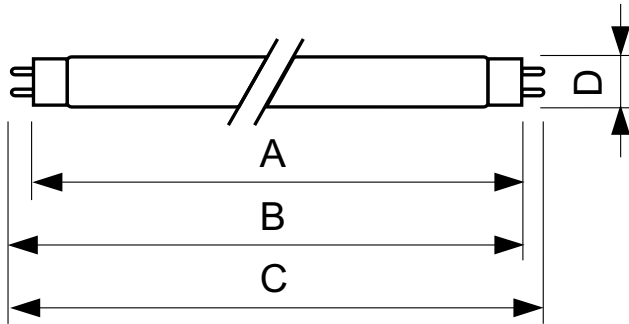

MASTER TL-D Super 80

TL-D 36W/865 1SL/25

Low-pressure mercury discharge lamps with a tubular 26 mm envelope

Warnings and Safety

- A lamp breaking is extremely unlikely to have any impact on your health. If a lamp breaks, ventilate the room for 30 minutes and remove the parts, preferably with gloves. Put them in a sealed plastic bag and take it to your local waste facilities for recycling. Do not use a vacuum cleaner.

Product data

General Information		Mechanical and Housing	
Cap-Base	G13 [Medium Bi-Pin Fluorescent]	Bulb Shape	T8
Life to 50% Failures (Nom)	15,000 h	Net Weight (Piece)	0.140 kg
Light Technical		Approval and Application	
Color Code	865 [CCT of 6500K]	Mercury (Hg) Content (Nom)	2.0 mg
Color Designation	Cool Daylight		
Correlated Color Temperature (Nom)	6500 K	Product Data	
Luminous Efficacy (rated) (Nom)	85 lm/W	Order product name	TL-D 36W/865 1SL/25
Color rendering index (CRI)	80	Full product name	TL-D 36W/865 1SL/25
Operating and Electrical		Full product code	871829125462100
Power Consumption	36 W	Local code description	TLD36W865ALTO
Lamp Current (Nom)	0.440 A	Order code	927981386524
Voltage (Nom)	103 V	Material Nr. (12NC)	927981386524
Controls and Dimming		Local order code	TLD36W865ALTO
Dimmable	Yes	Numerator - Quantity Per Pack	1
		EAN/UPC - Product/Case	8718291254621
		Numerator - Packs per outer box	25
		EAN/UPC - Case	8718291254638

MASTER TL-D Super 80

Dimensional drawing

Product	D (max)	A (max)	B (max)	B (min)	C (max)
TL-D 36W/865 1SL/25	28 mm	1,199.4 mm	1,206.5 mm	1,204.1 mm	1,213.6 mm

Photometric data

Spectral Power Distribution Colour - TL-D 36W/865 1SL/25

Lifetime

Life expectancy diagram - 3 hour cycle

Life expectancy diagram - 12 hour cycle

MASTER TL-D Super 80

Lifetime

Lumen Maintenance Diagram - TL-D 36W/865 1SL/25