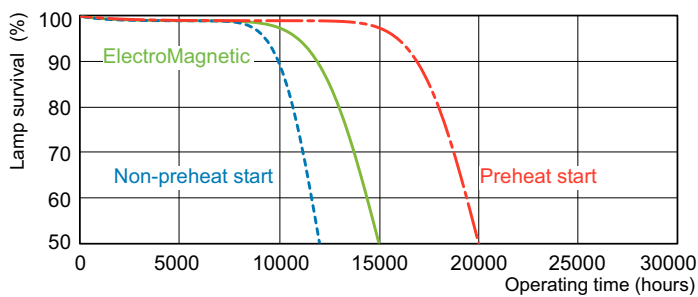

MASTER TL-D Super 80

TL-D 36W/865 1SL/25

Low-pressure mercury discharge lamps with a tubular 26 mm envelope

Warnings and Safety

- A lamp breaking is extremely unlikely to have any impact on your health. If a lamp breaks, ventilate the room for 30 minutes and remove the parts, preferably with gloves. Put them in a sealed plastic bag and take it to your local waste facilities for recycling. Do not use a vacuum cleaner.

Product data

General Information		Mechanical and Housing	
Cap-Base	G13 [Medium Bi-Pin Fluorescent]	Bulb Shape	T8
Life to 50% Failures (Nom)	15,000 h	Net Weight (Piece)	0.140 kg
Light Technical		Approval and Application	
Color Code	865 [CCT of 6500K]	Mercury (Hg) Content (Nom)	2.0 mg
Color Designation	Cool Daylight		
Correlated Color Temperature (Nom)	6500 K	Product Data	
Luminous Efficacy (rated) (Nom)	85 lm/W	Order product name	TL-D 36W/865 1SL/25
Color rendering index (CRI)	80	Full product name	TL-D 36W/865 1SL/25
Operating and Electrical		Full product code	871829125462100
Power Consumption	36 W	Local code description	TLD36W865ALTO
Lamp Current (Nom)	0.440 A	Order code	927981386524
Voltage (Nom)	103 V	Material Nr. (12NC)	927981386524
Controls and Dimming		Local order code	TLD36W865ALTO
Dimmable	Yes	Numerator - Quantity Per Pack	1
		EAN/UPC - Product/Case	8718291254621
		Numerator - Packs per outer box	25
		EAN/UPC - Case	8718291254638

MASTER TL-D Super 80

Dimensional drawing

Product	D (max)	A (max)	B (max)	B (min)	C (max)
TL-D 36W/865 1SL/25	28 mm	1,199.4 mm	1,206.5 mm	1,204.1 mm	1,213.6 mm

Photometric data

Spectral Power Distribution Colour - TL-D 36W/865 1SL/25

Lifetime

Life expectancy diagram - 3 hour cycle

Life expectancy diagram - 12 hour cycle

MASTER TL-D Super 80

Lifetime

Lumen Maintenance Diagram - TL-D 36W/865 1SL/25