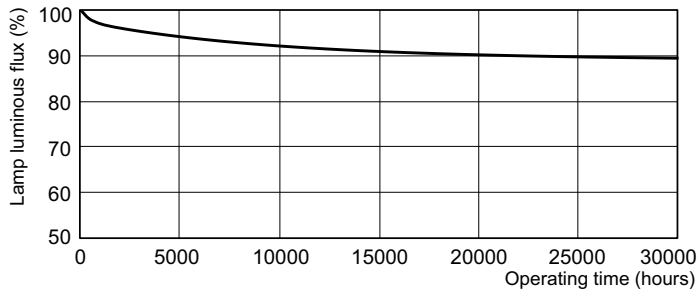

MASTER TL-D Super 80

TL-D 36W/865 1SL/25

Low-pressure mercury discharge lamps with a tubular 26 mm envelope

Warnings and Safety

- A lamp breaking is extremely unlikely to have any impact on your health. If a lamp breaks, ventilate the room for 30 minutes and remove the parts, preferably with gloves. Put them in a sealed plastic bag and take it to your local waste facilities for recycling. Do not use a vacuum cleaner.

Product data

General Information		Mechanical and Housing	
Cap-Base	G13 [Medium Bi-Pin Fluorescent]	Bulb Shape	T8
Life to 50% Failures (Nom)	15,000 h	Net Weight (Piece)	0.140 kg
Light Technical		Approval and Application	
Color Code	865 [CCT of 6500K]	Mercury (Hg) Content (Nom)	2.0 mg
Color Designation	Cool Daylight		
Correlated Color Temperature (Nom)	6500 K	Product Data	
Luminous Efficacy (rated) (Nom)	85 lm/W	Order product name	TL-D 36W/865 1SL/25
Color rendering index (CRI)	80	Full product name	TL-D 36W/865 1SL/25
Operating and Electrical		Full product code	871829125462100
Power Consumption	36 W	Local code description	TLD36W865ALTO
Lamp Current (Nom)	0.440 A	Order code	927981386524
Voltage (Nom)	103 V	Material Nr. (12NC)	927981386524
Controls and Dimming		Local order code	TLD36W865ALTO
Dimmable	Yes	Numerator - Quantity Per Pack	1
		EAN/UPC - Product/Case	8718291254621
		Numerator - Packs per outer box	25
		EAN/UPC - Case	8718291254638

Lifetime

Life expectancy diagram - 3 hour cycle

Life expectancy diagram - 12 hour cycle

MASTER TL-D Super 80

Lifetime

Lumen Maintenance Diagram - TL-D 36W/865 1SL/25