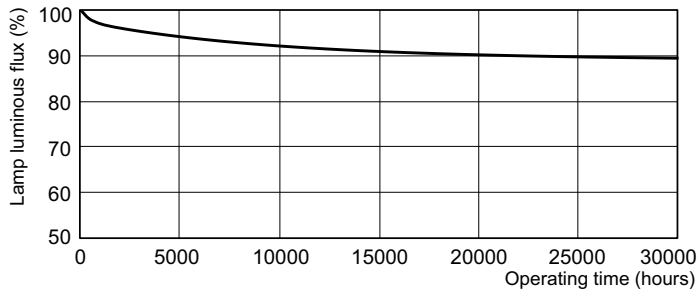

MASTER TL-D Super 80

Lifetime

Lumen Maintenance Diagram - TL-D 36W/830 1SL/25