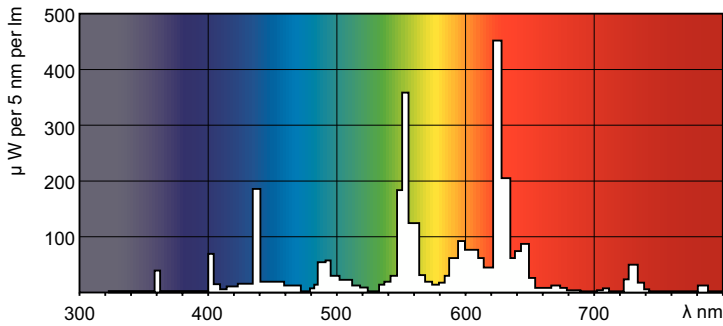

## TL-D 36W/830 1SL/25

The MASTER TL-D Super 80 lamp offers more lumens per watt and better color rendering than TL-D standard colors. Furthermore, it has a lower mercury content. The lamp can be operated in existing TL-D luminaires.

### Product data

General Information		Controls and Dimming	
Cap-Base	G13 [Medium Bi-Pin Fluorescent]	Dimmable	Yes
Life to 50% Failures (Nom)	15,000 hour(s)		
Light Technical		Mechanical and Housing	
Color Code	830 [CCT of 3000K]	Bulb Shape	T8
Color Designation	Warm White (WW)	Net Weight (Piece)	0.140 kg
Correlated Color Temperature (Nom)	3000 K		
Luminous Efficacy (rated) (Nom)	90 lm/W	Approval and Application	
Color rendering index (CRI)	83	Mercury (Hg) Content (Nom)	2.0 mg
Operating and Electrical		Product Data	
Power Consumption	36 W	Order product name	TL-D 36W/830 1SL/25
Lamp Current (Nom)	0.440 A	Full product name	TL-D 36W/830 1SL/25
Voltage (Nom)	103 V	Full product code	871829125420100
		Order code	927981383024
		Material Nr. (12NC)	927981383024
		Numerator - Quantity Per Pack	1

## Dimensional drawing

Product	D (max)	A (max)	B (max)	B (min)	C (max)
TL-D 36W/830 1SL/25	28 mm	1,199.4 mm	1,206.5 mm	1,204.1 mm	1,213.6 mm

## Photometric data

Spectral Power Distribution Colour - TL-D 36W/830 1SL/25