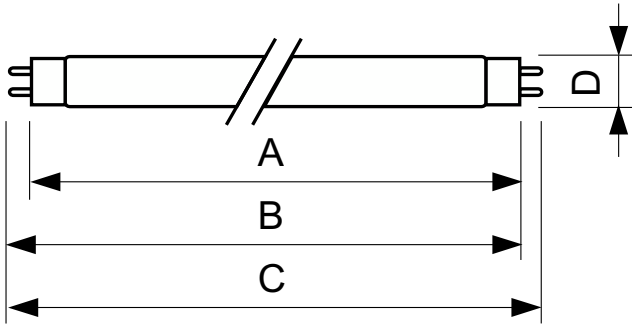

## TL-D 36W/830 1SL/25

The MASTER TL-D Super 80 lamp offers more lumens per watt and better color rendering than TL-D standard colors. Furthermore, it has a lower mercury content. The lamp can be operated in existing TL-D luminaires.

### Product data

General Information		Controls and Dimming	
Cap-Base	G13 [Medium Bi-Pin Fluorescent]	Dimmable	Yes
Life to 50% Failures (Nom)	15,000 hour(s)		
Light Technical		Mechanical and Housing	
Color Code	830 [CCT of 3000K]	Bulb Shape	T8
Color Designation	Warm White (WW)	Net Weight (Piece)	0.140 kg
Correlated Color Temperature (Nom)	3000 K		
Luminous Efficacy (rated) (Nom)	90 lm/W	Approval and Application	
Color rendering index (CRI)	83	Mercury (Hg) Content (Nom)	2.0 mg
Operating and Electrical		Product Data	
Power Consumption	36 W	Order product name	TL-D 36W/830 1SL/25
Lamp Current (Nom)	0.440 A	Full product name	TL-D 36W/830 1SL/25
Voltage (Nom)	103 V	Full product code	871829125420100
		Order code	927981383024
		Material Nr. (12NC)	927981383024
		Numerator - Quantity Per Pack	1

## Dimensional drawing

Product	D (max)	A (max)	B (max)	B (min)	C (max)
TL-D 36W/830 1SL/25	28 mm	1,199.4 mm	1,206.5 mm	1,204.1 mm	1,213.6 mm