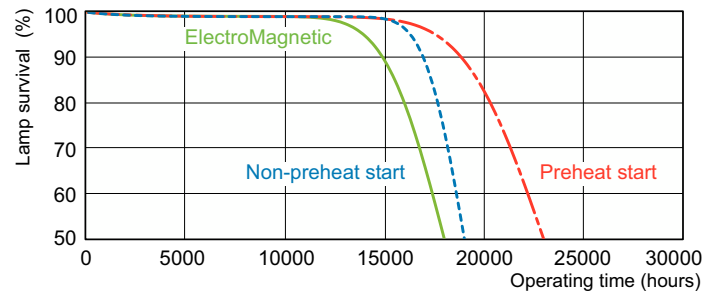

## Photometric data

Spectral Power Distribution Colour - TL-D 36W/830 1SL/25

## Lifetime

Life expectancy diagram - 3 hour cycle

Life expectancy diagram - 12 hour cycle