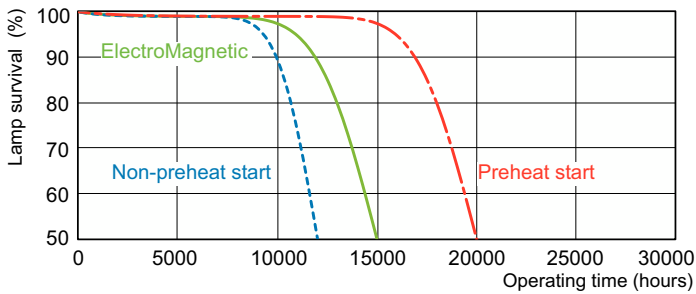

Lifetime

Life expectancy diagram - 3 hour cycle