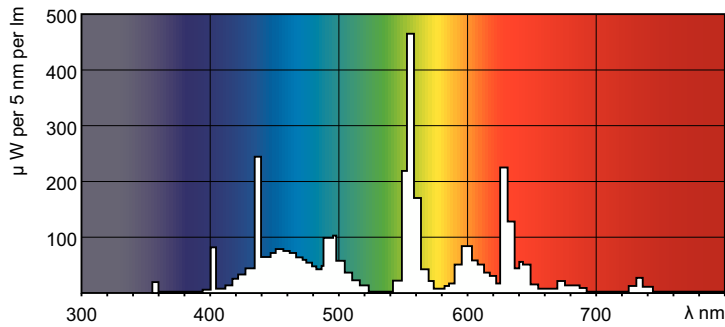

MASTER TL-D Super 80

TL-D 18W/865 1SL/25

Low-pressure mercury discharge lamps with a tubular 26 mm envelope

Warnings and Safety

- A lamp breaking is extremely unlikely to have any impact on your health. If a lamp breaks, ventilate the room for 30 minutes and remove the parts, preferably with gloves. Put them in a sealed plastic bag and take it to your local waste facilities for recycling. Do not use a vacuum cleaner.

Product data

General Information		Mechanical and Housing	
Cap-Base	G13 [Medium Bi-Pin Fluorescent]	Bulb Shape	T8
Life to 50% Failures (Nom)	13,000 hour(s)	Net Weight (Piece)	0.070 kg
Light Technical		Approval and Application	
Color Code	865 [CCT of 6500K]	Mercury (Hg) Content (Nom)	2.0 mg
Color Designation	Cool Daylight	Product Data	
Correlated Color Temperature (Nom)	6500 K	Order product name	TL-D 18W/865 1SL/25
Luminous Efficacy (rated) (Nom)	71 lm/W	Full product name	TL-D 18W/865 1SL/25
Color rendering index (CRI)	80	Full product code	871829125418800
Operating and Electrical		Order code	927981186524
Power Consumption	18 W	Material Nr. (12NC)	927981186524
Lamp Current (Nom)	0.360 A	Numerator - Quantity Per Pack	1
Voltage (Nom)	59 V	EAN/UPC - Product/Case	8718291254188
Controls and Dimming		Numerator - Packs per outer box	25
Dimmable	Yes	EAN/UPC - Case	8718291254195

MASTER TL-D Super 80

Dimensional drawing

Product	D (max)	A (max)	B (max)	B (min)	C (max)
TL-D 18W/865 1SL/25	28 mm	589.8 mm	596.9 mm	594.5 mm	604 mm

Photometric data

Spectral Power Distribution Colour - TL-D 18W/865 1SL/25

Lifetime

Life expectancy diagram - 3 hour cycle

Life expectancy diagram - 12 hour cycle

MASTER TL-D Super 80

Lifetime

Lumen Maintenance Diagram - TL-D 18W/865 1SL/25