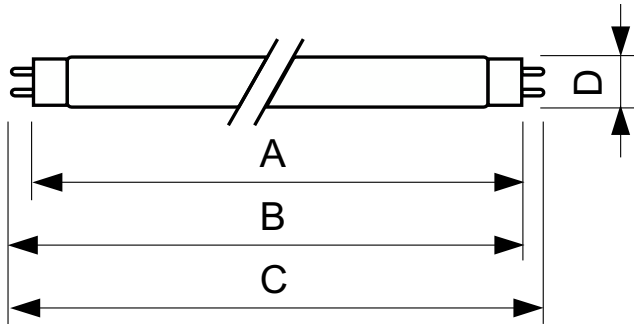

MASTER TL-D Super 80

TL-D 18W/865 1SL/25

Low-pressure mercury discharge lamps with a tubular 26 mm envelope

Warnings and Safety

- A lamp breaking is extremely unlikely to have any impact on your health. If a lamp breaks, ventilate the room for 30 minutes and remove the parts, preferably with gloves. Put them in a sealed plastic bag and take it to your local waste facilities for recycling. Do not use a vacuum cleaner.

Product data

General Information		Mechanical and Housing	
Cap-Base	G13 [Medium Bi-Pin Fluorescent]	Bulb Shape	T8
Life to 50% Failures (Nom)	13,000 hour(s)	Net Weight (Piece)	0.070 kg
Light Technical		Approval and Application	
Color Code	865 [CCT of 6500K]	Mercury (Hg) Content (Nom)	2.0 mg
Color Designation	Cool Daylight	Product Data	
Correlated Color Temperature (Nom)	6500 K	Order product name	TL-D 18W/865 1SL/25
Luminous Efficacy (rated) (Nom)	71 lm/W	Full product name	TL-D 18W/865 1SL/25
Color rendering index (CRI)	80	Full product code	871829125418800
Operating and Electrical		Order code	927981186524
Power Consumption	18 W	Material Nr. (12NC)	927981186524
Lamp Current (Nom)	0.360 A	Numerator - Quantity Per Pack	1
Voltage (Nom)	59 V	EAN/UPC - Product/Case	8718291254188
Controls and Dimming		Numerator - Packs per outer box	25
Dimmable	Yes	EAN/UPC - Case	8718291254195

MASTER TL-D Super 80

Dimensional drawing

Product	D (max)	A (max)	B (max)	B (min)	C (max)
TL-D 18W/865 1SL/25	28 mm	589.8 mm	596.9 mm	594.5 mm	604 mm

Photometric data

Spectral Power Distribution Colour - TL-D 18W/865 1SL/25