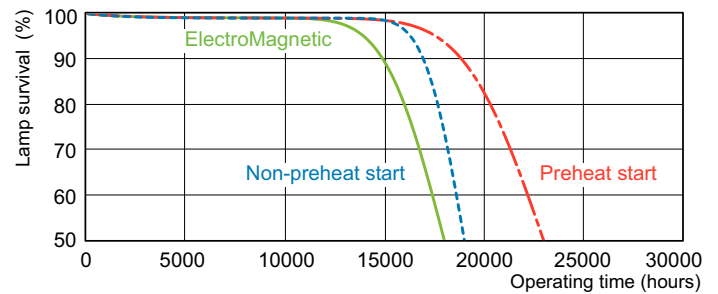

Product data

General Information		Mechanical and Housing	
Cap-Base	G13 [Medium Bi-Pin Fluorescent]	Bulb Shape	T8
Life to 50% Failures (Nom)	13,000 hour(s)	Net Weight (Piece)	0.070 kg
Light Technical		Approval and Application	
Color Code	865 [CCT of 6500K]	Mercury (Hg) Content (Nom)	2.0 mg
Color Designation	Cool Daylight	Product Data	
Correlated Color Temperature (Nom)	6500 K	Order product name	TL-D 18W/865 1SL/25
Luminous Efficacy (rated) (Nom)	71 lm/W	Full product name	TL-D 18W/865 1SL/25
Color rendering index (CRI)	80	Full product code	871829125418800
Operating and Electrical		Order code	927981186524
Power Consumption	18 W	Material Nr. (12NC)	927981186524
Lamp Current (Nom)	0.360 A	Numerator - Quantity Per Pack	1
Voltage (Nom)	59 V	EAN/UPC - Product/Case	8718291254188
Controls and Dimming		Numerator - Packs per outer box	25
Dimmable	Yes	EAN/UPC - Case	8718291254195

MASTER TL-D Super 80

Dimensional drawing

Product	D (max)	A (max)	B (max)	B (min)	C (max)
TL-D 18W/865 1SL/25	28 mm	589.8 mm	596.9 mm	594.5 mm	604 mm

Photometric data

Spectral Power Distribution Colour - TL-D 18W/865 1SL/25

Lifetime

Life expectancy diagram - 3 hour cycle

Life expectancy diagram - 12 hour cycle

MASTER TL-D Super 80

Lifetime

Lumen Maintenance Diagram - TL-D 18W/865 1SL/25