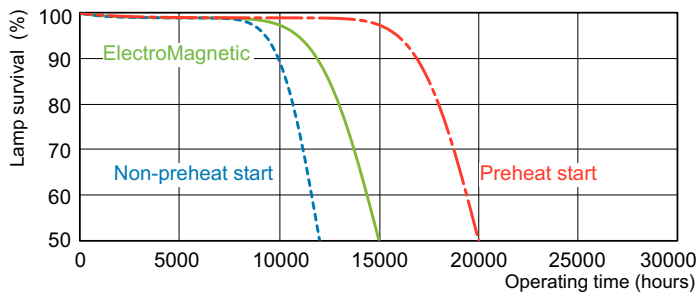

Product data

General Information		Mechanical and Housing	
Cap-Base	G13 [Medium Bi-Pin Fluorescent]	Bulb Shape	T8
Life to 50% Failures (Nom)	13,000 hour(s)	Net Weight (Piece)	0.070 kg
Light Technical		Approval and Application	
Color Code	865 [CCT of 6500K]	Mercury (Hg) Content (Nom)	2.0 mg
Color Designation	Cool Daylight	Product Data	
Correlated Color Temperature (Nom)	6500 K	Order product name	TL-D 18W/865 1SL/25
Luminous Efficacy (rated) (Nom)	71 lm/W	Full product name	TL-D 18W/865 1SL/25
Color rendering index (CRI)	80	Full product code	871829125418800
Operating and Electrical		Order code	927981186524
Power Consumption	18 W	Material Nr. (12NC)	927981186524
Lamp Current (Nom)	0.360 A	Numerator - Quantity Per Pack	1
Voltage (Nom)	59 V	EAN/UPC - Product/Case	8718291254188
Controls and Dimming		Numerator - Packs per outer box	25
Dimmable	Yes	EAN/UPC - Case	8718291254195

MASTER TL-D Super 80

Dimensional drawing

Product	D (max)	A (max)	B (max)	B (min)	C (max)
TL-D 18W/865 1SL/25	28 mm	589.8 mm	596.9 mm	594.5 mm	604 mm

Photometric data

Spectral Power Distribution Colour - TL-D 18W/865 1SL/25

Lifetime

Life expectancy diagram - 3 hour cycle

Life expectancy diagram - 12 hour cycle

MASTER TL-D Super 80

Lifetime

Lumen Maintenance Diagram - TL-D 18W/865 1SL/25