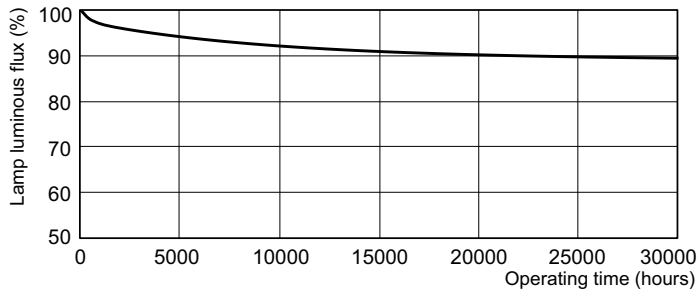

Product data

General Information		Mechanical and Housing	
Cap-Base	G13 [Medium Bi-Pin Fluorescent]	Bulb Shape	T8
Life to 50% Failures (Nom)	13,000 hour(s)	Net Weight (Piece)	0.070 kg
Light Technical		Approval and Application	
Color Code	865 [CCT of 6500K]	Mercury (Hg) Content (Nom)	2.0 mg
Color Designation	Cool Daylight	Product Data	
Correlated Color Temperature (Nom)	6500 K	Order product name	TL-D 18W/865 1SL/25
Luminous Efficacy (rated) (Nom)	71 lm/W	Full product name	TL-D 18W/865 1SL/25
Color rendering index (CRI)	80	Full product code	871829125418800
Operating and Electrical		Order code	927981186524
Power Consumption	18 W	Material Nr. (12NC)	927981186524
Lamp Current (Nom)	0.360 A	Numerator - Quantity Per Pack	1
Voltage (Nom)	59 V	EAN/UPC - Product/Case	8718291254188
Controls and Dimming		Numerator - Packs per outer box	25
Dimmable	Yes	EAN/UPC - Case	8718291254195

MASTER TL-D Super 80

Dimensional drawing

Product	D (max)	A (max)	B (max)	B (min)	C (max)
TL-D 18W/865 1SL/25	28 mm	589.8 mm	596.9 mm	594.5 mm	604 mm

Photometric data

Spectral Power Distribution Colour - TL-D 18W/865 1SL/25

Lifetime

Life expectancy diagram - 3 hour cycle

Life expectancy diagram - 12 hour cycle

MASTER TL-D Super 80

Lifetime

Lumen Maintenance Diagram - TL-D 18W/865 1SL/25