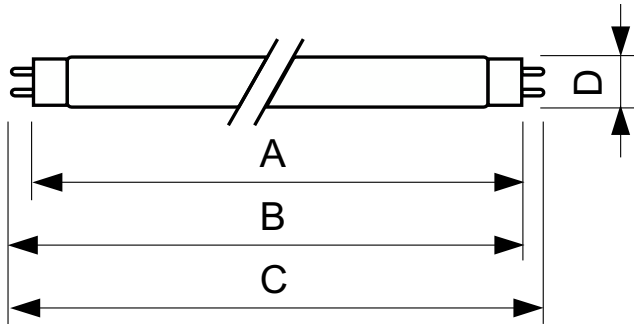

TL-D LIFEMAX Super 80

TL-D 18W/840 1SL/25

The TL-D LIFEMAX Super 80 lamp offers more lumens per watt and better color rendering than TL-D standard colors. Furthermore, it has a lower mercury content. The lamp can be operated in existing TL-D luminaires.

Product data

General Information		Mechanical and Housing	
Cap-Base	G13 [Medium Bi-Pin Fluorescent]	Bulb Shape	T8
Life to 50% Failures (Nom)	13,000 hour(s)	Net Weight (Piece)	0.070 kg
Light Technical		Approval and Application	
Color Code	840 [CCT of 4000K]	Mercury (Hg) Content (Nom)	2.0 mg
Color Designation	Cool White (CW)	Product Data	
Correlated Color Temperature (Nom)	4000 K	Order product name	TL-D 18W/840 1SL/25
Luminous Efficacy (rated) (Nom)	75 lm/W	Full product name	TL-D 18W/840 1SL/25
Color rendering index (CRI)	82	Full product code	694793919446900
Operating and Electrical		Order code	927980284053
Power Consumption	18 W	Material Nr. (12NC)	927980284053
Lamp Current (Nom)	0.360 A	Numerator - Quantity Per Pack	1
Voltage (Nom)	59 V	EAN/UPC - Product/Case	6947939194469
Controls and Dimming		Numerator - Packs per outer box	25
Dimmable	Yes	EAN/UPC - Case	6922341996375

TL-D LIFEMAX Super 80

Dimensional drawing

Product	D (max)	A (max)	B (max)	B (min)	C (max)
TL-D 18W/840 1SL/25	28 mm	589.8 mm	596.9 mm	594.5 mm	604 mm

Lifetime

Life expectancy diagram - 3 hour cycle

Life expectancy diagram - 12 hour cycle