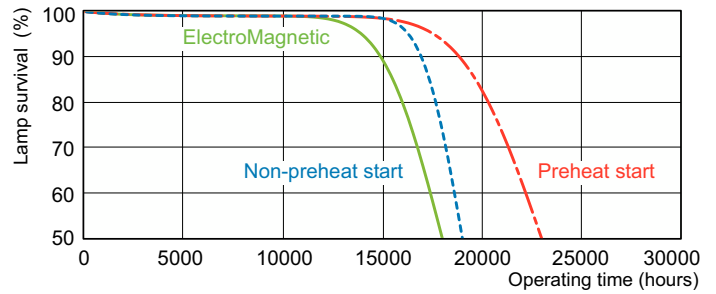

TL-D LIFEMAX Super 80

TL-D 18W/840 1SL/25

The TL-D LIFEMAX Super 80 lamp offers more lumens per watt and better color rendering than TL-D standard colors. Furthermore, it has a lower mercury content. The lamp can be operated in existing TL-D luminaires.

Product data

General Information		Mechanical and Housing	
Cap-Base	G13 [Medium Bi-Pin Fluorescent]	Bulb Shape	T8
Life to 50% Failures (Nom)	13,000 hour(s)	Net Weight (Piece)	0.070 kg
Light Technical		Approval and Application	
Color Code	840 [CCT of 4000K]	Mercury (Hg) Content (Nom)	2.0 mg
Color Designation	Cool White (CW)	Product Data	
Correlated Color Temperature (Nom)	4000 K	Order product name	TL-D 18W/840 1SL/25
Luminous Efficacy (rated) (Nom)	75 lm/W	Full product name	TL-D 18W/840 1SL/25
Color rendering index (CRI)	82	Full product code	694793919446900
Operating and Electrical		Order code	927980284053
Power Consumption	18 W	Material Nr. (12NC)	927980284053
Lamp Current (Nom)	0.360 A	Numerator - Quantity Per Pack	1
Voltage (Nom)	59 V	EAN/UPC - Product/Case	6947939194469
Controls and Dimming		Numerator - Packs per outer box	25
Dimmable	Yes	EAN/UPC - Case	6922341996375

TL-D LIFEMAX Super 80

Dimensional drawing

Product	D (max)	A (max)	B (max)	B (min)	C (max)
TL-D 18W/840 1SL/25	28 mm	589.8 mm	596.9 mm	594.5 mm	604 mm

Lifetime

Life expectancy diagram - 3 hour cycle

Life expectancy diagram - 12 hour cycle