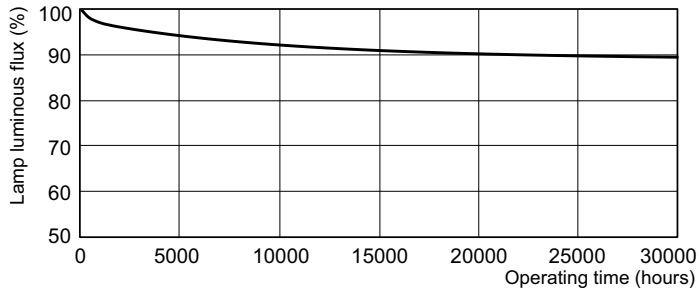

TL-D LIFEMAX Super 80

TL-D 18W/840 1SL/25

The TL-D LIFEMAX Super 80 lamp offers more lumens per watt and better color rendering than TL-D standard colors. Furthermore, it has a lower mercury content. The lamp can be operated in existing TL-D luminaires.

Product data

General Information		Mechanical and Housing	
Cap-Base	G13 [Medium Bi-Pin Fluorescent]	Bulb Shape	T8
Life to 50% Failures (Nom)	13,000 hour(s)	Net Weight (Piece)	0.070 kg
Light Technical		Approval and Application	
Color Code	840 [CCT of 4000K]	Mercury (Hg) Content (Nom)	2.0 mg
Color Designation	Cool White (CW)	Product Data	
Correlated Color Temperature (Nom)	4000 K	Order product name	TL-D 18W/840 1SL/25
Luminous Efficacy (rated) (Nom)	75 lm/W	Full product name	TL-D 18W/840 1SL/25
Color rendering index (CRI)	82	Full product code	694793919446900
Operating and Electrical		Order code	927980284053
Power Consumption	18 W	Material Nr. (12NC)	927980284053
Lamp Current (Nom)	0.360 A	Numerator - Quantity Per Pack	1
Voltage (Nom)	59 V	EAN/UPC - Product/Case	6947939194469
Controls and Dimming		Numerator - Packs per outer box	25
Dimmable	Yes	EAN/UPC - Case	6922341996375

TL-D LIFEMAX Super 80

Dimensional drawing

Product	D (max)	A (max)	B (max)	B (min)	C (max)
TL-D 18W/840 1SL/25	28 mm	589.8 mm	596.9 mm	594.5 mm	604 mm

Lifetime

Life expectancy diagram - 3 hour cycle

Life expectancy diagram - 12 hour cycle