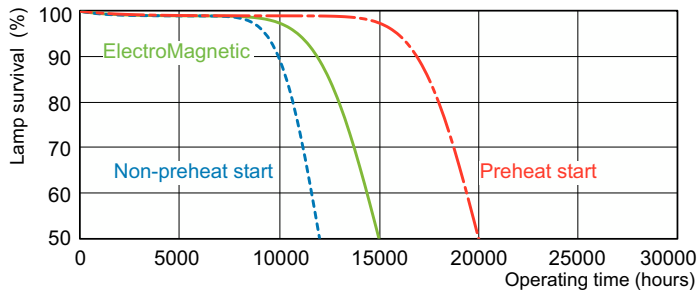

TL-D LIFEMAX Super 80

TL-D 18W/840 1SL/25

The TL-D LIFEMAX Super 80 lamp offers more lumens per watt and better color rendering than TL-D standard colors. Furthermore, it has a lower mercury content. The lamp can be operated in existing TL-D luminaires.

Product data

General Information		Mechanical and Housing	
Cap-Base	G13 [Medium Bi-Pin Fluorescent]	Bulb Shape	T8
Life to 50% Failures (Nom)	13,000 hour(s)	Net Weight (Piece)	0.070 kg
Light Technical		Approval and Application	
Color Code	840 [CCT of 4000K]	Mercury (Hg) Content (Nom)	2.0 mg
Color Designation	Cool White (CW)	Product Data	
Correlated Color Temperature (Nom)	4000 K	Order product name	TL-D 18W/840 1SL/25
Luminous Efficacy (rated) (Nom)	75 lm/W	Full product name	TL-D 18W/840 1SL/25
Color rendering index (CRI)	82	Full product code	694793919446900
Operating and Electrical		Order code	927980284053
Power Consumption	18 W	Material Nr. (12NC)	927980284053
Lamp Current (Nom)	0.360 A	Numerator - Quantity Per Pack	1
Voltage (Nom)	59 V	EAN/UPC - Product/Case	6947939194469
Controls and Dimming		Numerator - Packs per outer box	25
Dimmable	Yes	EAN/UPC - Case	6922341996375

TL-D LIFEMAX Super 80

Dimensional drawing

Product	D (max)	A (max)	B (max)	B (min)	C (max)
TL-D 18W/840 1SL/25	28 mm	589.8 mm	596.9 mm	594.5 mm	604 mm

Lifetime

Life expectancy diagram - 3 hour cycle

Life expectancy diagram - 12 hour cycle