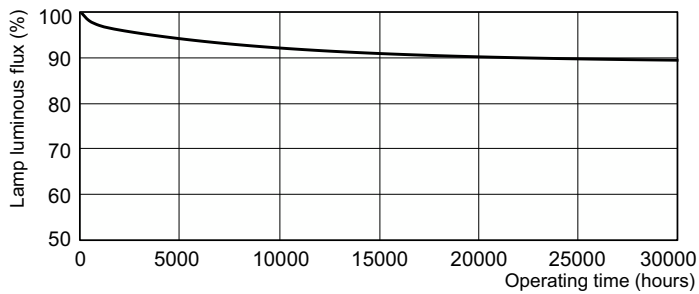

TL-D LIFEMAX Super 80

TL-D 18W/840 1SL/25

The TL-D LIFEMAX Super 80 lamp offers more lumens per watt and better color rendering than TL-D standard colors. Furthermore, it has a lower mercury content. The lamp can be operated in existing TL-D luminaires.

Product data

General Information	
Cap-Base	G13 [Medium Bi-Pin Fluorescent]
Life to 50% Failures (Nom)	13,000 hour(s)
Light Technical	
Color Code	840 [CCT of 4000K]
Color Designation	Cool White (CW)
Correlated Color Temperature (Nom)	4000 K
Luminous Efficacy (rated) (Nom)	75 lm/W
Color rendering index (CRI)	82
Operating and Electrical	
Power Consumption	18 W
Lamp Current (Nom)	0.360 A
Voltage (Nom)	59 V
Controls and Dimming	
Dimmable	Yes

TL-D LIFEMAX Super 80

Dimensional drawing

Product	D (max)	A (max)	B (max)	B (min)	C (max)
TL-D 18W/840 1SL/25	28 mm	589.8 mm	596.9 mm	594.5 mm	604 mm

Lifetime

Life expectancy diagram - 3 hour cycle

Life expectancy diagram - 12 hour cycle

Lumen Maintenance Diagram - TL-D 18W/840 1SL/25

TL-D LIFEMAX Super 80