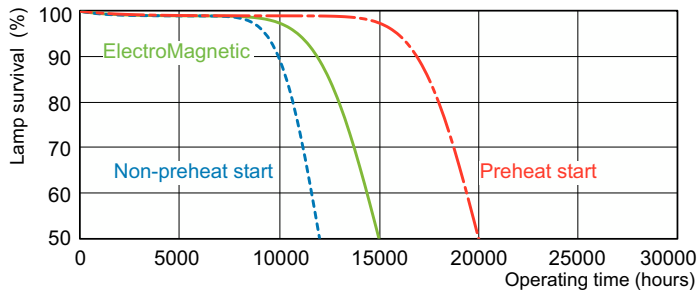

TL-D LIFEMAX Super 80

TL-D 18W/840 1SL/25

The TL-D LIFEMAX Super 80 lamp offers more lumens per watt and better color rendering than TL-D standard colors. Furthermore, it has a lower mercury content. The lamp can be operated in existing TL-D luminaires.

Product data

General Information	
Cap-Base	G13 [Medium Bi-Pin Fluorescent]
Life to 50% Failures (Nom)	13,000 hour(s)
Light Technical	
Color Code	840 [CCT of 4000K]
Color Designation	Cool White (CW)
Correlated Color Temperature (Nom)	4000 K
Luminous Efficacy (rated) (Nom)	75 lm/W
Color rendering index (CRI)	82
Operating and Electrical	
Power Consumption	18 W
Lamp Current (Nom)	0.360 A
Voltage (Nom)	59 V
Controls and Dimming	
Dimmable	Yes

Mechanical and Housing	
Bulb Shape	T8
Net Weight (Piece)	70.800 g

Approval and Application	
Mercury (Hg) Content (Nom)	2.0 mg

Product Data	
Order product name	TL-D 18W/840 1SL/25
Full product name	TL-D 18W/840 1SL/25
Full product code	871150028560740
Order code	927980284040
Material Nr. (12NC)	927980284040
Numerator - Quantity Per Pack	1
EAN/UPC - Product/Case	8711500285607
Numerator - Packs per outer box	25
EAN/UPC - Case	8711500285812

TL-D LIFEMAX Super 80

Dimensional drawing

Product	D (max)	A (max)	B (max)	B (min)	C (max)
TL-D 18W/840 1SL/25	28 mm	589.8 mm	596.9 mm	594.5 mm	604 mm

Lifetime

Life expectancy diagram - 3 hour cycle

Life expectancy diagram - 12 hour cycle