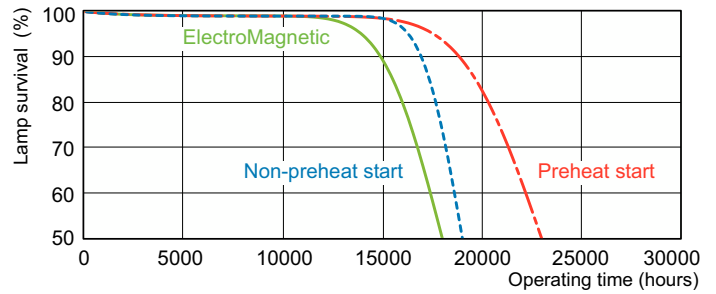

Product data

General Information	
Cap-Base	G13 [Medium Bi-Pin Fluorescent]
Life to 50% Failures (Nom)	13,000 hour(s)
Light Technical	
Color Code	840 [CCT of 4000K]
Color Designation	Cool White (CW)
Correlated Color Temperature (Nom)	4000 K
Luminous Efficacy (rated) (Nom)	75 lm/W
Color rendering index (CRI)	82
Operating and Electrical	
Power Consumption	18 W
Lamp Current (Nom)	0.360 A
Voltage (Nom)	59 V
Controls and Dimming	
Dimmable	Yes

Mechanical and Housing	
Bulb Shape	T8
Net Weight (Piece)	70.800 g

Approval and Application	
Mercury (Hg) Content (Nom)	2.0 mg

Product Data	
Order product name	TL-D 18W/840 1SL/25
Full product name	TL-D 18W/840 1SL/25
Full product code	871150028560740
Order code	927980284040
Material Nr. (12NC)	927980284040
Numerator - Quantity Per Pack	1
EAN/UPC - Product/Case	8711500285607
Numerator - Packs per outer box	25
EAN/UPC - Case	8711500285812

TL-D LIFEMAX Super 80

Dimensional drawing

Product	D (max)	A (max)	B (max)	B (min)	C (max)
TL-D 18W/840 1SL/25	28 mm	589.8 mm	596.9 mm	594.5 mm	604 mm

Lifetime

Life expectancy diagram - 3 hour cycle

Life expectancy diagram - 12 hour cycle