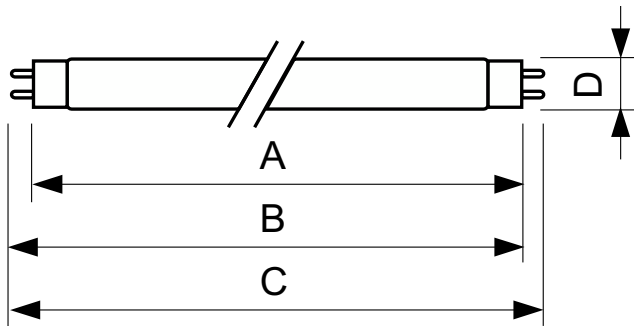

TL-D LIFEMAX Super 80

TL-D 18W/840 1SL/25

The TL-D LIFEMAX Super 80 lamp offers more lumens per watt and better color rendering than TL-D standard colors. Furthermore, it has a lower mercury content. The lamp can be operated in existing TL-D luminaires.

Product data

General Information	
Cap-Base	G13 [Medium Bi-Pin Fluorescent]
Life to 50% Failures (Nom)	13,000 hour(s)
Light Technical	
Color Code	840 [CCT of 4000K]
Color Designation	Cool White (CW)
Correlated Color Temperature (Nom)	4000 K
Luminous Efficacy (rated) (Nom)	75 lm/W
Color rendering index (CRI)	82
Operating and Electrical	
Power Consumption	18 W
Lamp Current (Nom)	0.360 A
Voltage (Nom)	59 V
Controls and Dimming	
Dimmable	Yes

Mechanical and Housing	
Bulb Shape	T8
Net Weight (Piece)	70.800 g

Approval and Application	
Mercury (Hg) Content (Nom)	2.0 mg

Product Data	
Order product name	TL-D 18W/840 1SL/25
Full product name	TL-D 18W/840 1SL/25
Full product code	871150028560740
Order code	927980284040
Material Nr. (12NC)	927980284040
Numerator - Quantity Per Pack	1
EAN/UPC - Product/Case	8711500285607
Numerator - Packs per outer box	25
EAN/UPC - Case	8711500285812

TL-D LIFEMAX Super 80

Dimensional drawing

Product	D (max)	A (max)	B (max)	B (min)	C (max)
TL-D 18W/840 1SL/25	28 mm	589.8 mm	596.9 mm	594.5 mm	604 mm

Lifetime

Life expectancy diagram - 3 hour cycle

Life expectancy diagram - 12 hour cycle