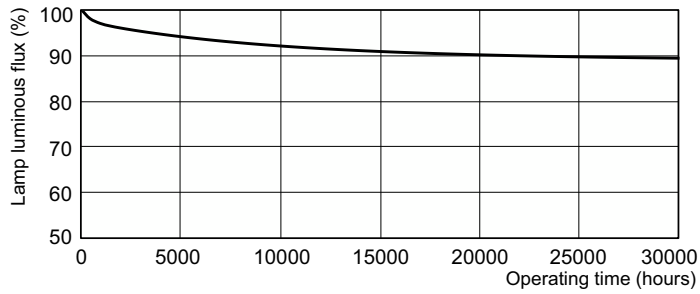

Product data

General Information	
Cap-Base	G13 [Medium Bi-Pin Fluorescent]
Nominal lifetime	15,000 hour(s)
Life to 50% Failures (Nom)	13,000 hour(s)

Light Technical	
Color Code	830 [CCT of 3000K]
Color Designation	Warm White (WW)
Correlated Color Temperature (Nom)	3000 K
Luminous Efficacy (rated) (Nom)	75 lm/W
Color rendering index (CRI)	83

TL-D LIFEMAX Super 80

Dimensional drawing

Product	D (max)	A (max)	B (max)	B (min)	C (max)
18 W G13 Warm white Linear fluorescent tube	28 mm	589.8 mm	596.9 mm	594.5 mm	604 mm

Photometric data

Spectral Power Distribution Colour - TL-D 18W/830 1SL/25

Lifetime

Life expectancy diagram - 3 hour cycle

Life expectancy diagram - 12 hour cycle

TL-D LIFEMAX Super 80

Lifetime

Lumen Maintenance Diagram - TL-D 18W/830 1SL/25