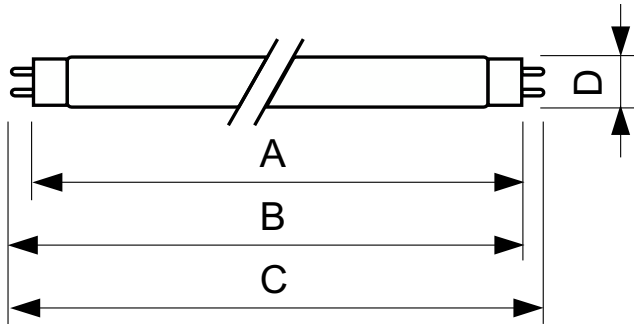

Product data

General Information	
Cap-Base	G13 [Medium Bi-Pin Fluorescent]
Nominal lifetime	15,000 hour(s)
Life to 50% Failures (Nom)	13,000 hour(s)

Light Technical	
Color Code	830 [CCT of 3000K]
Color Designation	Warm White (WW)
Correlated Color Temperature (Nom)	3000 K
Luminous Efficacy (rated) (Nom)	75 lm/W
Color rendering index (CRI)	83

Operating and Electrical	
Power Consumption	18 W
Lamp Current (Nom)	0.360 A
Voltage (Nom)	59 V

Controls and Dimming	
Dimmable	Yes

Mechanical and Housing	
Bulb Shape	T8
Net Weight (Piece)	0.070 kg

Approval and Application	
Mercury (Hg) Content (Nom)	2.0 mg

Product Data	
Order product name	18 W G13 Warm white Linear fluorescent tube
Full product name	18 W G13 Warm white Linear fluorescent tube
Full product code	871150028558400
Order code	927980283036
Material Nr. (12NC)	927980283036
Numerator - Quantity Per Pack	1
EAN/UPC - Product/Case	8711500285584
Numerator - Packs per outer box	25
EAN/UPC - Case	8711500285799

TL-D LIFEMAX Super 80

Dimensional drawing

Product	D (max)	A (max)	B (max)	B (min)	C (max)
18 W G13 Warm white Linear fluorescent tube	28 mm	589.8 mm	596.9 mm	594.5 mm	604 mm

Photometric data

Spectral Power Distribution Colour - TL-D 18W/830 1SL/25