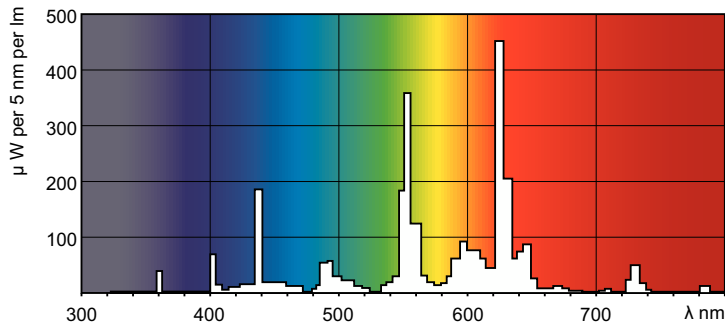

Product data

General Information	
Cap-Base	G13 [Medium Bi-Pin Fluorescent]
Nominal lifetime	15,000 hour(s)
Life to 50% Failures (Nom)	13,000 hour(s)

Light Technical	
Color Code	830 [CCT of 3000K]
Color Designation	Warm White (WW)
Correlated Color Temperature (Nom)	3000 K
Luminous Efficacy (rated) (Nom)	75 lm/W
Color rendering index (CRI)	83

Product Data	
Order product name	18 W G13 Warm white Linear fluorescent tube
Full product name	18 W G13 Warm white Linear fluorescent tube
Full product code	871150028558400
Order code	927980283036
Material Nr. (12NC)	927980283036
Numerator - Quantity Per Pack	1
EAN/UPC - Product/Case	8711500285584
Numerator - Packs per outer box	25
EAN/UPC - Case	8711500285799

TL-D LIFEMAX Super 80

Dimensional drawing

Product	D (max)	A (max)	B (max)	B (min)	C (max)
18 W G13 Warm white Linear fluorescent tube	28 mm	589.8 mm	596.9 mm	594.5 mm	604 mm

Photometric data

Spectral Power Distribution Colour - TL-D 18W/830 1SL/25

Lifetime

Life expectancy diagram - 3 hour cycle

Life expectancy diagram - 12 hour cycle

TL-D LIFEMAX Super 80

Lifetime

Lumen Maintenance Diagram - TL-D 18W/830 1SL/25