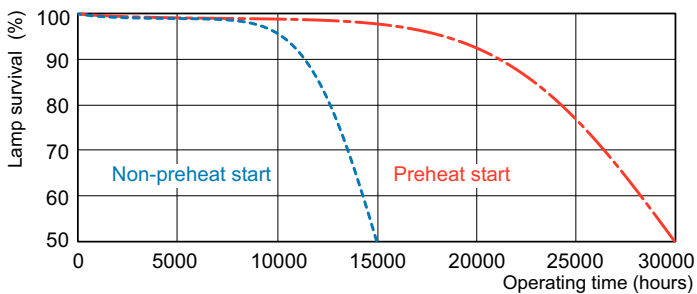

Photometrische Daten

Spectral Power Distribution Colour - MASTER TL5 HO Secura 49W/840 UNP/40

Lebensdauer

Life expectancy diagram - 3 hour cycle

Lumen Maintenance Diagram - MASTER TL5 HO Secura 49W/840 UNP/40