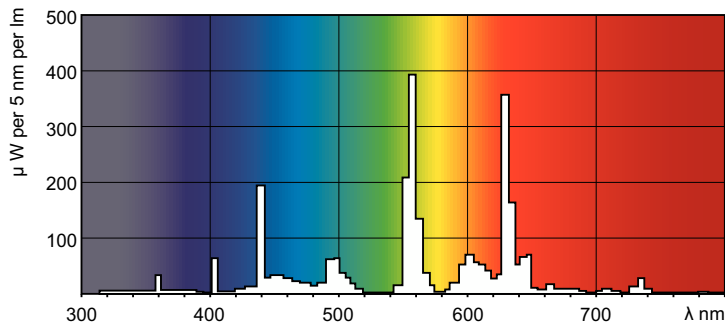

### Product data

General Information		Mechanical and Housing	
Cap-Base	G5	Bulb Shape	T5
		Net Weight (Piece)	0.096 kg
Light Technical		Approval and Application	
Color Code	840 [CCT of 4000K]	Mercury (Hg) Content (Nom)	2.0 mg
Luminous Flux	2,900 lm	Energy Consumption kWh/1000 h	31 kWh
Color Designation	Cool White (CW)		
Correlated Color Temperature (Nom)	4000 K	Product Data	
Luminous Efficacy (rated) (Nom)	94 lm/W	Order product name	TL5 Essential 28W/840 1SL/40
Color rendering index (CRI)	82	Full product name	TL5 Essential 28W/840 1SL/40
Operating and Electrical		Full product code	692234199603000
Power Consumption	27.8 W	Order code	927926784060
Lamp Current (Nom)	0.170 A	Material Nr. (12NC)	927926784060
Controls and Dimming		Numerator - Quantity Per Pack	1
Dimmable	No	EAN/UPC - Product/Case	6922341996030
		Numerator - Packs per outer box	40
		EAN/UPC - Case	6922341996498

## Photometric data

Spectral Power Distribution Colour - TL5 Essential 28W/840 1SL/40