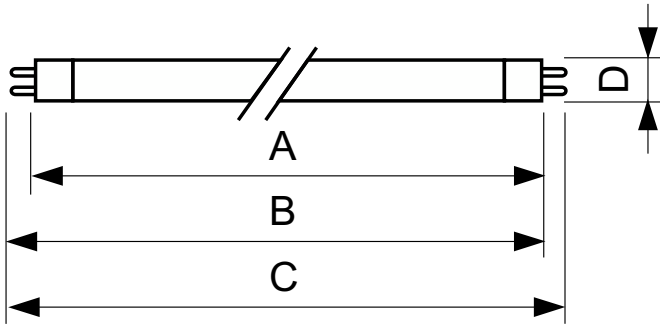

### Product data

General Information		Mechanical and Housing	
Cap-Base	G5	Bulb Shape	T5
		Net Weight (Piece)	0.096 kg
Light Technical		Approval and Application	
Color Code	840 [CCT of 4000K]	Mercury (Hg) Content (Nom)	2.0 mg
Luminous Flux	2,900 lm	Energy Consumption kWh/1000 h	31 kWh
Color Designation	Cool White (CW)		
Correlated Color Temperature (Nom)	4000 K	Product Data	
Luminous Efficacy (rated) (Nom)	94 lm/W	Order product name	TL5 Essential 28W/840 1SL/40
Color rendering index (CRI)	82	Full product name	TL5 Essential 28W/840 1SL/40
Operating and Electrical		Full product code	692234199603000
Power Consumption	27.8 W	Order code	927926784060
Lamp Current (Nom)	0.170 A	Material Nr. (12NC)	927926784060
Controls and Dimming		Numerator - Quantity Per Pack	1
Dimmable	No	EAN/UPC - Product/Case	6922341996030
		Numerator - Packs per outer box	40
		EAN/UPC - Case	6922341996498

## Dimensional drawing

Product	D (max)	A (max)	B (max)	B (min)	C (max)
TL5 Essential 28W/840 1SL/40	17.0 mm	1,149.0 mm	1,156.1 mm	1,153.7 mm	1,163.2 mm