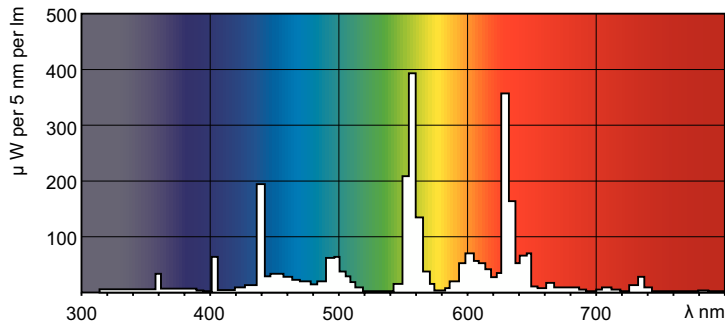

Warnings and Safety

- 20,000 hours lifetime (50% survival point, 3 hour cycle) with preheat ballast which is ENEC compliant. Lifetime performance may differ on non-ENEC compliant ballasts.

Product data

General Information		Controls and Dimming	
Cap-Base	G5	Dimmable	No
Nominal lifetime	15,000 hour(s)		
Light Technical		Mechanical and Housing	
Color Code	840 [CCT of 4000K]	Bulb Shape	T5
Luminous Flux	2,900 lm	Net Weight (Piece)	87.000 g
Color Designation	Cool White (CW)		
Correlated Color Temperature (Nom)	4000 K	Approval and Application	
Luminous Efficacy (rated) (Nom)	94 lm/W	Mercury (Hg) Content (Nom)	2.0 mg
Color rendering index (CRI)	82	Energy Consumption kWh/1000 h	31 kWh
Operating and Electrical		Product Data	
Power Consumption	28 W	Order product name	28 W G5 Cool white Linear fluorescent tube
Lamp Current (Nom)	0.170 A	Full product name	28 W G5 Cool white Linear fluorescent tube
		Full product code	871150057045155
		Order code	927926784058
		Material Nr. (12NC)	927926784058
		Numerator - Quantity Per Pack	1

TL5 Essential HE Super 80

EAN/UPC - Product/Case	8711500570451
Numerator - Packs per outer box	40
EAN/UPC - Case	8711500570468

Dimensional drawing

Product	D (max)	A (max)	B (max)	B (min)	C (max)
28 W G5 Cool white Linear fluorescent tube	17.0 mm	1,149.0 mm	1,156.1 mm	1,153.7 mm	1,163.2 mm

Photometric data

Spectral Power Distribution Colour - TL5 Essential 28W/840 1SL/40