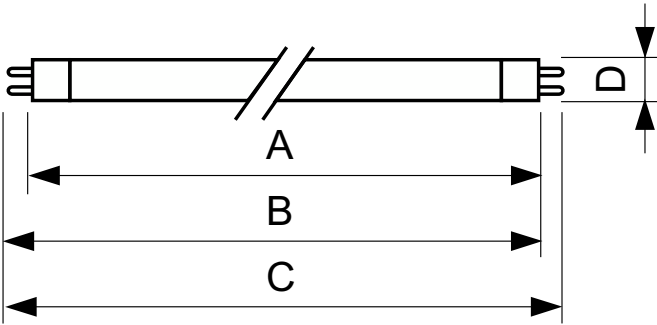

TL5 Essential HE Super 80

28 W G5 Cool white Linear fluorescent tube

Philips TL5 Essential Super80 is a new fluorescent lamp which provides home users and professional end-users an aesthetic miniaturized lighting solution with high reliability at low price.

Warnings and Safety

- 20,000 hours lifetime (50% survival point, 3 hour cycle) with preheat ballast which is ENEC compliant. Lifetime performance may differ on non-ENEC compliant ballasts.

Product data

General Information		Controls and Dimming	
Cap-Base	G5	Dimmable	No
Nominal lifetime	15,000 hour(s)		
Light Technical		Mechanical and Housing	
Color Code	840 [CCT of 4000K]	Bulb Shape	T5
Luminous Flux	2,900 lm	Net Weight (Piece)	87.000 g
Color Designation	Cool White (CW)		
Correlated Color Temperature (Nom)	4000 K	Approval and Application	
Luminous Efficacy (rated) (Nom)	94 lm/W	Mercury (Hg) Content (Nom)	2.0 mg
Color rendering index (CRI)	82	Energy Consumption kWh/1000 h	31 kWh
Operating and Electrical		Product Data	
Power Consumption	28 W	Order product name	28 W G5 Cool white Linear fluorescent tube
Lamp Current (Nom)	0.170 A	Full product name	28 W G5 Cool white Linear fluorescent tube
		Full product code	871150057045155
		Order code	927926784058
		Material Nr. (12NC)	927926784058
		Numerator - Quantity Per Pack	1

TL5 Essential HE Super 80

EAN/UPC - Product/Case	8711500570451
Numerator - Packs per outer box	40
EAN/UPC - Case	8711500570468

Dimensional drawing

Product	D (max)	A (max)	B (max)	B (min)	C (max)
28 W G5 Cool white Linear fluorescent tube	17.0 mm	1,149.0 mm	1,156.1 mm	1,153.7 mm	1,163.2 mm

Photometric data

Spectral Power Distribution Colour - TL5 Essential 28W/840 1SL/40