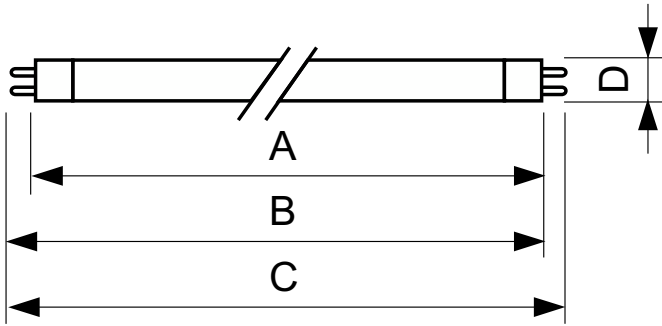

Warnings and Safety

- 20,000 hours lifetime (50% survival point, 3 hour cycle) with preheat ballast which is ENEC compliant. Lifetime performance may differ on non-ENEC compliant ballasts.

Product data

General Information		Mechanical and Housing	
Cap-Base	G5	Bulb Shape	T5
		Net Weight (Piece)	66.000 g
Light Technical		Approval and Application	
Color Code	865 [CCT of 6500K]	Mercury (Hg) Content (Nom)	2.0 mg
Luminous Flux	1,900 lm		
Color Designation	Cool Daylight	Product Data	
Correlated Color Temperature (Nom)	6500 K	Order product name	TL5 Essential 21W/865 1SL/40
Luminous Efficacy (rated) (Nom)	84 lm/W	Full product name	TL5 Essential 21W/865 1SL/40
Color rendering index (CRI)	82	Full product code	871150057041355
Operating and Electrical		Order code	927926486558
Power Consumption	20.8 W	Material Nr. (12NC)	927926486558
Lamp Current (Nom)	0.170 A	Numerator - Quantity Per Pack	1
Controls and Dimming		EAN/UPC - Product/Case	8711500570413
Dimmable	No	Numerator - Packs per outer box	40
		EAN/UPC - Case	8711500570420

TL5 Essential HE Super 80

Dimensional drawing

Product	D (max)	A (max)	B (max)	B (min)	C (max)
TL5 Essential 21W/865 1SL/40	17.0 mm	849.0 mm	856.1 mm	853.7 mm	863.2 mm

Photometric data

Spectral Power Distribution Colour - TL5 Essential 21W/865 1SL/40