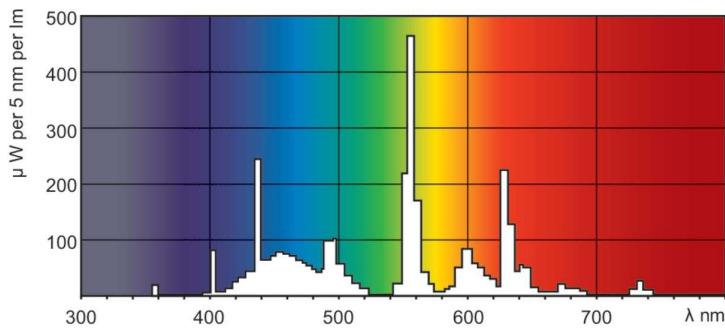

Warnings and Safety

- 20,000 hours lifetime (50% survival point, 3 hour cycle) with preheat ballast which is ENEC compliant. Lifetime performance may differ on non-ENEC compliant ballasts.

Product data

General Information		Mechanical and Housing	
Cap-Base	G5	Bulb Shape	T5
		Net Weight (Piece)	66.000 g
Light Technical		Approval and Application	
Color Code	865 [CCT of 6500K]	Mercury (Hg) Content (Nom)	2.0 mg
Luminous Flux	1,900 lm		
Color Designation	Cool Daylight	Product Data	
Correlated Color Temperature (Nom)	6500 K	Order product name	TL5 Essential 21W/865 1SL/40
Luminous Efficacy (rated) (Nom)	84 lm/W	Full product name	TL5 Essential 21W/865 1SL/40
Color rendering index (CRI)	82	Full product code	871150057041355
Operating and Electrical		Order code	927926486558
Power Consumption	20.8 W	Material Nr. (12NC)	927926486558
Lamp Current (Nom)	0.170 A	Numerator - Quantity Per Pack	1
Controls and Dimming		EAN/UPC - Product/Case	8711500570413
Dimmable	No	Numerator - Packs per outer box	40
		EAN/UPC - Case	8711500570420

TL5 Essential HE Super 80

Dimensional drawing

Product	D (max)	A (max)	B (max)	B (min)	C (max)
TL5 Essential 21W/865 1SL/40	17.0 mm	849.0 mm	856.1 mm	853.7 mm	863.2 mm

Photometric data

Spectral Power Distribution Colour - TL5 Essential 21W/865 1SL/40