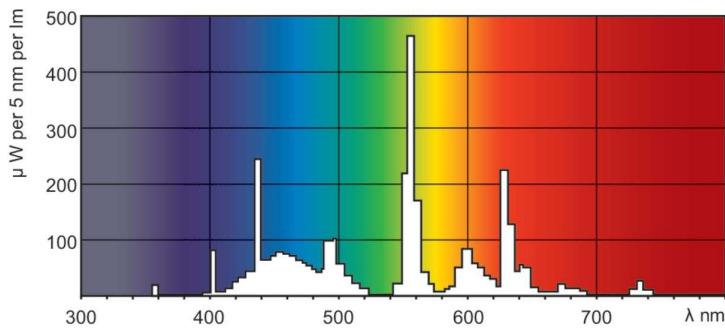

Warnings and Safety

- 20,000 hours lifetime (50% survival point, 3 hour cycle) with preheat ballast which is ENEC compliant. Lifetime performance may differ on non-ENEC compliant ballasts.

Product data

| General Information | | Mechanical and Housing | |
|------------------------------------|--------------------|---------------------------------|------------------------------|
| Cap-Base | G5 | Bulb Shape | T5 |
| | | Net Weight (Piece) | 66.000 g |
| Light Technical | | Approval and Application | |
| Color Code | 865 [CCT of 6500K] | Mercury (Hg) Content (Nom) | 2.0 mg |
| Luminous Flux | 1,900 lm | | |
| Color Designation | Cool Daylight | Product Data | |
| Correlated Color Temperature (Nom) | 6500 K | Order product name | TL5 Essential 21W/865 1SL/40 |
| Luminous Efficacy (rated) (Nom) | 84 lm/W | Full product name | TL5 Essential 21W/865 1SL/40 |
| Color rendering index (CRI) | 82 | Full product code | 871150057041355 |
| Operating and Electrical | | Order code | 927926486558 |
| Power Consumption | 20.8 W | Material Nr. (12NC) | 927926486558 |
| Lamp Current (Nom) | 0.170 A | Numerator - Quantity Per Pack | 1 |
| Controls and Dimming | | EAN/UPC - Product/Case | 8711500570413 |
| Dimmable | No | Numerator - Packs per outer box | 40 |
| | | EAN/UPC - Case | 8711500570420 |

TL5 Essential HE Super 80

Dimensional drawing

| Product | D (max) | A (max) | B (max) | B (min) | C (max) |
|------------------------------|---------|----------|----------|----------|----------|
| TL5 Essential 21W/865 1SL/40 | 17.0 mm | 849.0 mm | 856.1 mm | 853.7 mm | 863.2 mm |

Photometric data

Spectral Power Distribution Colour - TL5 Essential 21W/865 1SL/40