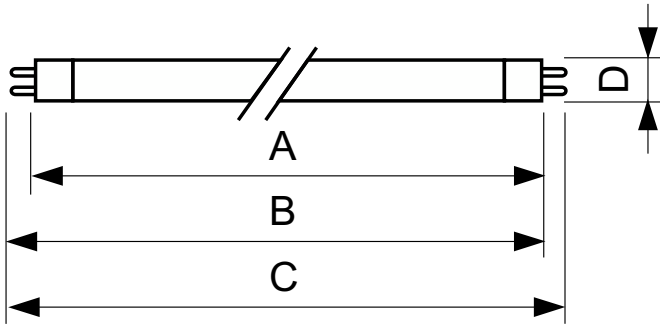

Warnings and Safety

- 20,000 hours lifetime (50% survival point, 3 hour cycle) with preheat ballast which is ENEC compliant. Lifetime performance may differ on non-ENEC compliant ballasts.

Product data

| General Information | | Mechanical and Housing | |
|------------------------------------|--------------------|---------------------------------|------------------------------|
| Cap-Base | G5 | Bulb Shape | T5 |
| | | Net Weight (Piece) | 66.000 g |
| Light Technical | | Approval and Application | |
| Color Code | 865 [CCT of 6500K] | Mercury (Hg) Content (Nom) | 2.0 mg |
| Luminous Flux | 1,900 lm | | |
| Color Designation | Cool Daylight | Product Data | |
| Correlated Color Temperature (Nom) | 6500 K | Order product name | TL5 Essential 21W/865 1SL/40 |
| Luminous Efficacy (rated) (Nom) | 84 lm/W | Full product name | TL5 Essential 21W/865 1SL/40 |
| Color rendering index (CRI) | 82 | Full product code | 871150057041355 |
| Operating and Electrical | | Order code | 927926486558 |
| Power Consumption | 20.8 W | Material Nr. (12NC) | 927926486558 |
| Lamp Current (Nom) | 0.170 A | Numerator - Quantity Per Pack | 1 |
| Controls and Dimming | | EAN/UPC - Product/Case | 8711500570413 |
| Dimmable | No | Numerator - Packs per outer box | 40 |
| | | EAN/UPC - Case | 8711500570420 |

TL5 Essential HE Super 80

Dimensional drawing

| Product | D (max) | A (max) | B (max) | B (min) | C (max) |
|------------------------------|---------|----------|----------|----------|----------|
| TL5 Essential 21W/865 1SL/40 | 17.0 mm | 849.0 mm | 856.1 mm | 853.7 mm | 863.2 mm |

Photometric data

Spectral Power Distribution Colour - TL5 Essential 21W/865 1SL/40