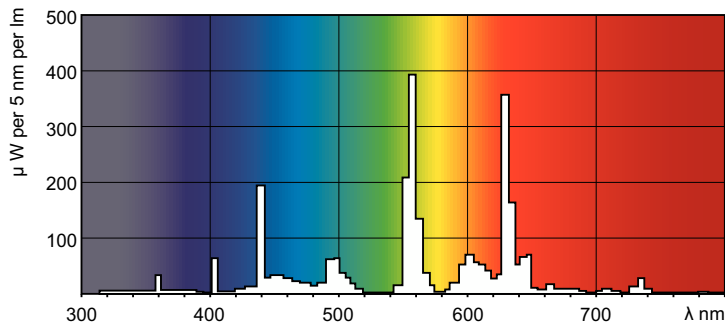

### Product data

General Information	
Cap-Base	G5
Light Technical	
Color Code	840 [CCT of 4000K]
Luminous Flux	2,100 lm
Color Designation	Cool White (CW)
Correlated Color Temperature (Nom)	4000 K
Luminous Efficacy (rated) (Nom)	94 lm/W
Color rendering index (CRI)	82
Operating and Electrical	
Power Consumption	20.8 W
Lamp Current (Nom)	0.170 A
Controls and Dimming	
Dimmable	No

Mechanical and Housing	
Bulb Shape	T5
Net Weight (Piece)	64.000 g

Approval and Application	
Mercury (Hg) Content (Nom)	2.0 mg

Product Data	
Order product name	TL5 Essential 21W/840 1SL/40
Full product name	TL5 Essential 21W/840 1SL/40
Full product code	871150057039055
Order code	927926484058
Material Nr. (12NC)	927926484058
Numerator - Quantity Per Pack	1
EAN/UPC - Product/Case	8711500570390
Numerator - Packs per outer box	40
EAN/UPC - Case	8711500570406

## Photometric data

Spectral Power Distribution Colour - TL5 Essential 21W/840 1SL/40