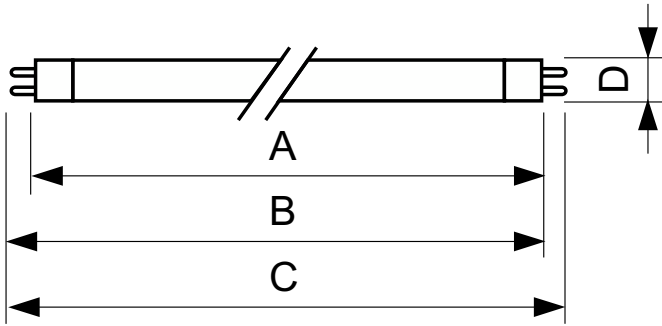

### Product data

General Information	
Cap-Base	G5
Light Technical	
Color Code	840 [CCT of 4000K]
Luminous Flux	2,100 lm
Color Designation	Cool White (CW)
Correlated Color Temperature (Nom)	4000 K
Luminous Efficacy (rated) (Nom)	94 lm/W
Color rendering index (CRI)	82
Operating and Electrical	
Power Consumption	20.8 W
Lamp Current (Nom)	0.170 A
Controls and Dimming	
Dimmable	No

Mechanical and Housing	
Bulb Shape	T5
Net Weight (Piece)	64.000 g

Approval and Application	
Mercury (Hg) Content (Nom)	2.0 mg

Product Data	
Order product name	TL5 Essential 21W/840 1SL/40
Full product name	TL5 Essential 21W/840 1SL/40
Full product code	871150057039055
Order code	927926484058
Material Nr. (12NC)	927926484058
Numerator - Quantity Per Pack	1
EAN/UPC - Product/Case	8711500570390
Numerator - Packs per outer box	40
EAN/UPC - Case	8711500570406

## Dimensional drawing

Product	D (max)	A (max)	B (max)	B (min)	C (max)
TL5 Essential 21W/840 1SL/40	17.0 mm	849.0 mm	856.1 mm	853.7 mm	863.2 mm