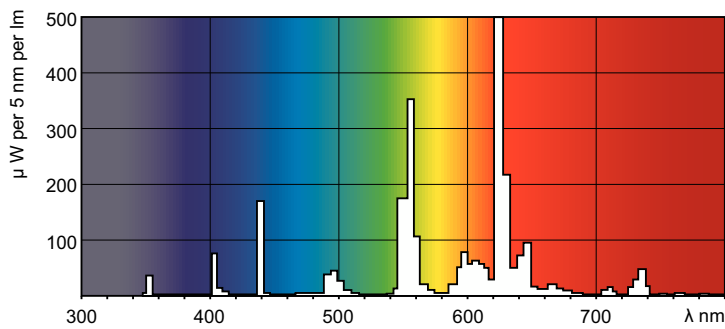

Warnings and Safety

- 20,000 hours lifetime (50% survival point, 3 hour cycle) with preheat ballast which is ENEC compliant. Lifetime performance may differ on non-ENEC compliant ballasts.

Product data

General Information	
Cap-Base	G5
Light Technical	
Color Code	827 [CCT of 2700K]
Luminous Flux	2,100 lm
Color Designation	Incandescent White
Correlated Color Temperature (Nom)	2700 K
Luminous Efficacy (rated) (Nom)	94 lm/W
Color rendering index (CRI)	82
Operating and Electrical	
Power Consumption	20.8 W
Lamp Current (Nom)	0.170 A
Controls and Dimming	
Dimmable	No

Mechanical and Housing	
Bulb Shape	T5
Net Weight (Piece)	0.065 kg

Approval and Application	
Mercury (Hg) Content (Nom)	2.0 mg

Product Data	
Order product name	TL5 Essential 21W/827 1SL/40
Full product name	TL5 Essential 21W/827 1SL/40
Full product code	872790092133500
Order code	927926482758
Material Nr. (12NC)	927926482758
Numerator - Quantity Per Pack	1
EAN/UPC - Product/Case	8727900921335
Numerator - Packs per outer box	40
EAN/UPC - Case	8727900921342

TL5 Essential HE Super 80

Dimensional drawing

Product	D (max)	A (max)	B (max)	B (min)	C (max)
TL5 Essential 21W/827 1SL/40	17.0 mm	849.0 mm	856.1 mm	853.7 mm	863.2 mm

Photometric data

Spectral Power Distribution Colour - TL5 Essential 21W/827 1SL/40