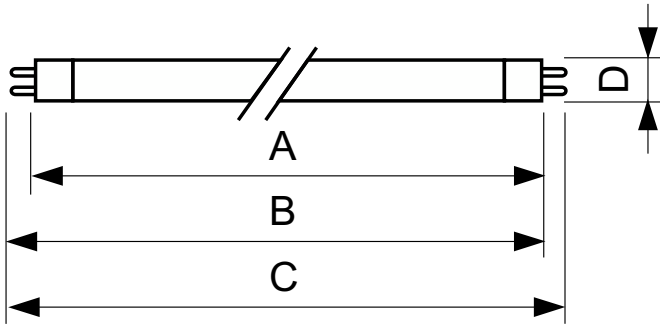

Warnings and Safety

- 20,000 hours lifetime (50% survival point, 3 hour cycle) with preheat ballast which is ENEC compliant. Lifetime performance may differ on non-ENEC compliant ballasts.

Product data

General Information	
Cap-Base	G5
Light Technical	
Color Code	827 [CCT of 2700K]
Luminous Flux	2,100 lm
Color Designation	Incandescent White
Correlated Color Temperature (Nom)	2700 K
Luminous Efficacy (rated) (Nom)	94 lm/W
Color rendering index (CRI)	82
Operating and Electrical	
Power Consumption	20.8 W
Lamp Current (Nom)	0.170 A
Controls and Dimming	
Dimmable	No

Mechanical and Housing	
Bulb Shape	T5
Net Weight (Piece)	0.065 kg

Approval and Application	
Mercury (Hg) Content (Nom)	2.0 mg

Product Data	
Order product name	TL5 Essential 21W/827 1SL/40
Full product name	TL5 Essential 21W/827 1SL/40
Full product code	872790092133500
Order code	927926482758
Material Nr. (12NC)	927926482758
Numerator - Quantity Per Pack	1
EAN/UPC - Product/Case	8727900921335
Numerator - Packs per outer box	40
EAN/UPC - Case	8727900921342

TL5 Essential HE Super 80

Dimensional drawing

Product	D (max)	A (max)	B (max)	B (min)	C (max)
TL5 Essential 21W/827 1SL/40	17.0 mm	849.0 mm	856.1 mm	853.7 mm	863.2 mm

Photometric data

Spectral Power Distribution Colour - TL5 Essential 21W/827 1SL/40