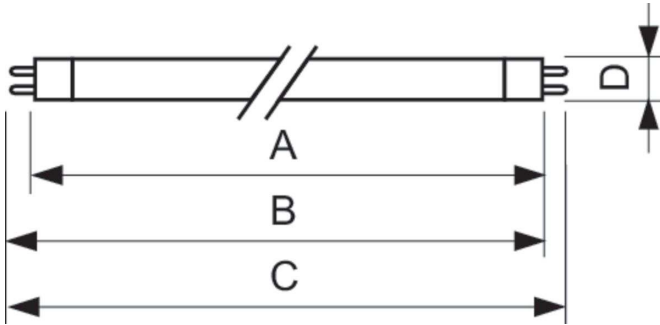

Product data

General Information		Operating and Electrical	
Cap-Base	G5	Power Consumption	14.0 W
Features	na [Not Applicable]	Lamp Current (Nom)	0.165 A
Flux measurement reference	Sphere		
Light Technical		Controls and Dimming	
Color Code	840 [CCT of 4000K]	Dimmable	Yes
Luminous Flux	1,200 lm		
Color Designation	Cool White (CW)	Mechanical and Housing	
Chromaticity Coordinate X (Nom)	0.38	Bulb Shape	T5
Chromaticity Coordinate Y (Nom)	0.38	Net Weight (Piece)	52.000 g
Correlated Color Temperature (Nom)	4000 K		
Luminous Efficacy (rated) (Nom)	86 lm/W	Approval and Application	
Color rendering index (CRI)	80	Energy Efficiency Class	G
		Mercury (Hg) Content (Nom)	1.2 mg
		Energy Consumption kWh/1000 h	14 kWh

MASTER TL5 High Efficiency

EPREL Registration Number	423447
Product Data	
Order product name	MASTER TL5 HE 14W/840 SLV/40
Full product name	MASTER TL5 HE 14W/840 SLV/40
Full product code	871150063940055
Order code	927926084055

Material Nr. (12NC)	927926084055
Numerator - Quantity Per Pack	1
EAN/UPC - Product/Case	8711500639400
Numerator - Packs per outer box	40
EAN/UPC - Case	8711500867483

Dimensional drawing

Product	D (max)	A (max)	B (max)	B (min)	C (max)
MASTER TL5 HE 14W/840 SLV/40	17 mm	549.0 mm	556.1 mm	553.7 mm	563.2 mm

Photometric data

Spectral Power Distribution Colour - MASTER TL5 HE 14W/840 SLV/40

Lifetime

Life expectancy diagram - 3 hour cycle

Life expectancy diagram - 12 hour cycle

MASTER TL5 High Efficiency

Lifetime