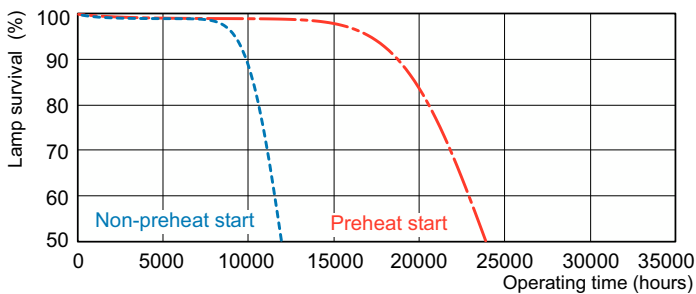

Product data

General Information		Operating and Electrical	
Cap-Base	G5	Power Consumption	14.0 W
Features	na [Not Applicable]	Lamp Current (Nom)	0.165 A
Flux measurement reference	Sphere		
Light Technical		Controls and Dimming	
Color Code	840 [CCT of 4000K]	Dimmable	Yes
Luminous Flux	1,200 lm		
Color Designation	Cool White (CW)	Mechanical and Housing	
Chromaticity Coordinate X (Nom)	0.38	Bulb Shape	T5
Chromaticity Coordinate Y (Nom)	0.38	Net Weight (Piece)	52.000 g
Correlated Color Temperature (Nom)	4000 K		
Luminous Efficacy (rated) (Nom)	86 lm/W	Approval and Application	
Color rendering index (CRI)	80	Energy Efficiency Class	G
		Mercury (Hg) Content (Nom)	1.2 mg
		Energy Consumption kWh/1000 h	14 kWh

Photometric data

Spectral Power Distribution Colour - MASTER TL5 HE 14W/840 SLV/40

Lifetime

Life expectancy diagram - 3 hour cycle

Life expectancy diagram - 12 hour cycle

MASTER TL5 High Efficiency

Lifetime