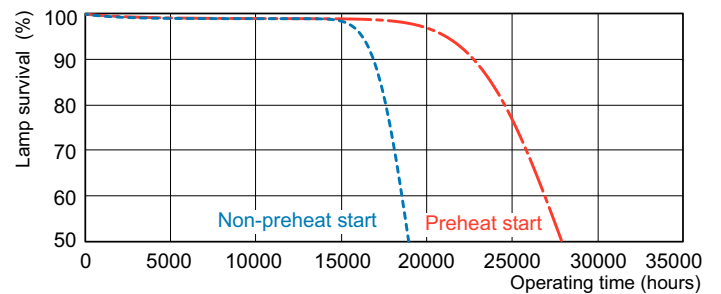

Product data

General Information		Operating and Electrical	
Cap-Base	G5	Power Consumption	14.0 W
Features	na [Not Applicable]	Lamp Current (Nom)	0.165 A
Flux measurement reference	Sphere		
Light Technical		Controls and Dimming	
Color Code	840 [CCT of 4000K]	Dimmable	Yes
Luminous Flux	1,200 lm		
Color Designation	Cool White (CW)	Mechanical and Housing	
Chromaticity Coordinate X (Nom)	0.38	Bulb Shape	T5
Chromaticity Coordinate Y (Nom)	0.38	Net Weight (Piece)	52.000 g
Correlated Color Temperature (Nom)	4000 K		
Luminous Efficacy (rated) (Nom)	86 lm/W	Approval and Application	
Color rendering index (CRI)	80	Energy Efficiency Class	G
		Mercury (Hg) Content (Nom)	1.2 mg
		Energy Consumption kWh/1000 h	14 kWh

Photometric data

Spectral Power Distribution Colour - MASTER TL5 HE 14W/840 SLV/40

Lifetime

Life expectancy diagram - 3 hour cycle

Life expectancy diagram - 12 hour cycle

MASTER TL5 High Efficiency

Lifetime