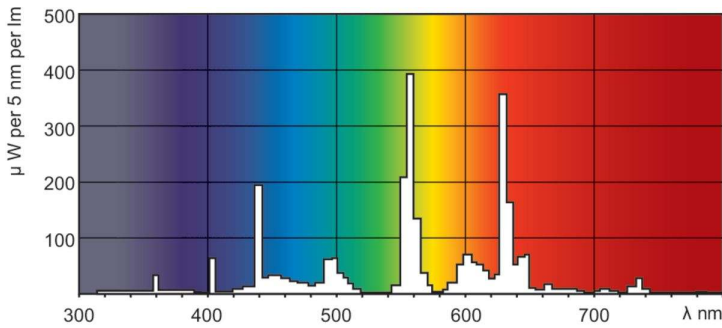

Product data

General Information		Operating and Electrical	
Cap-Base	G5	Power Consumption	14.0 W
Features	na [Not Applicable]	Lamp Current (Nom)	0.165 A
Flux measurement reference	Sphere		
Light Technical		Controls and Dimming	
Color Code	840 [CCT of 4000K]	Dimmable	Yes
Luminous Flux	1,200 lm		
Color Designation	Cool White (CW)	Mechanical and Housing	
Chromaticity Coordinate X (Nom)	0.38	Bulb Shape	T5
Chromaticity Coordinate Y (Nom)	0.38	Net Weight (Piece)	52.000 g
Correlated Color Temperature (Nom)	4000 K		
Luminous Efficacy (rated) (Nom)	86 lm/W	Approval and Application	
Color rendering index (CRI)	80	Energy Efficiency Class	G
		Mercury (Hg) Content (Nom)	1.2 mg
		Energy Consumption kWh/1000 h	14 kWh

MASTER TL5 High Efficiency

EPREL Registration Number	423447
Product Data	
Order product name	MASTER TL5 HE 14W/840 SLV/40
Full product name	MASTER TL5 HE 14W/840 SLV/40
Full product code	871150063940055
Order code	927926084055

Photometric data

Spectral Power Distribution Colour - MASTER TL5 HE 14W/840 SLV/40

Lifetime

Life expectancy diagram - 3 hour cycle

Life expectancy diagram - 12 hour cycle

MASTER TL5 High Efficiency

Lifetime