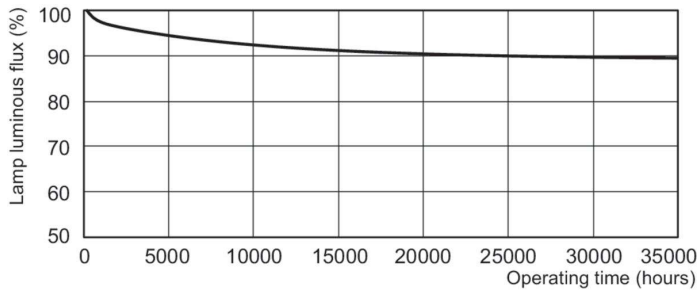

Product data

General Information		Operating and Electrical	
Cap-Base	G5	Power Consumption	14.0 W
Features	na [Not Applicable]	Lamp Current (Nom)	0.165 A
Flux measurement reference	Sphere		
Light Technical		Controls and Dimming	
Color Code	840 [CCT of 4000K]	Dimmable	Yes
Luminous Flux	1,200 lm		
Color Designation	Cool White (CW)	Mechanical and Housing	
Chromaticity Coordinate X (Nom)	0.38	Bulb Shape	T5
Chromaticity Coordinate Y (Nom)	0.38	Net Weight (Piece)	52.000 g
Correlated Color Temperature (Nom)	4000 K		
Luminous Efficacy (rated) (Nom)	86 lm/W	Approval and Application	
Color rendering index (CRI)	80	Energy Efficiency Class	G
		Mercury (Hg) Content (Nom)	1.2 mg
		Energy Consumption kWh/1000 h	14 kWh

Photometric data

Spectral Power Distribution Colour - MASTER TL5 HE 14W/840 SLV/40

Lifetime

Life expectancy diagram - 3 hour cycle

Life expectancy diagram - 12 hour cycle

MASTER TL5 High Efficiency

Lifetime