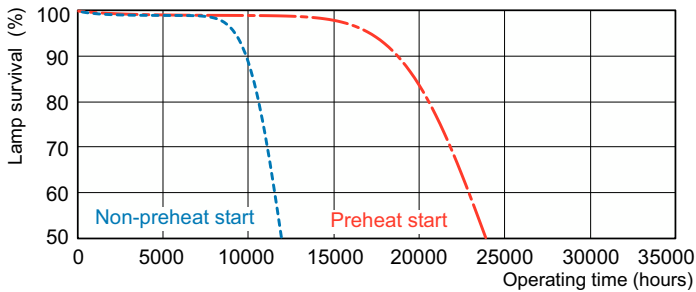

Product data

General Information		Controls and Dimming	
Cap-Base	G5	Dimmable	Yes
Features	na [Not Applicable]		
Flux measurement reference	Sphere	Mechanical and Housing	
		Bulb Shape	T5
		Net Weight (Piece)	52.000 g
Light Technical		Approval and Application	
Color Code	840 [CCT of 4000K]	Energy Efficiency Class	G
Luminous Flux	1,200 lm	Mercury (Hg) Content (Nom)	1.2 mg
Color Designation	Cool White (CW)	Energy Consumption kWh/1000 h	14 kWh
Chromaticity Coordinate X (Nom)	0.38	EPREL Registration Number	423447
Chromaticity Coordinate Y (Nom)	0.38		
Correlated Color Temperature (Nom)	4000 K	Product Data	
Luminous Efficacy (rated) (Nom)	86 lm/W	Order product name	MASTER TL5 HE 14W/840 SLV/40
Color rendering index (CRI)	80	Full product name	MASTER TL5 HE 14W/840 SLV/40
		Full product code	871150063940055
Operating and Electrical		Order code	927926084055
Power Consumption	14.0 W	Material Nr. (12NC)	927926084055
Lamp Current (Nom)	0.165 A		

Dimensional drawing

Product	D (max)	A (max)	B (max)	B (min)	C (max)
MASTER TL5 HE 14W/840 SLV/40	17 mm	549.0 mm	556.1 mm	553.7 mm	563.2 mm

Photometric data

Spectral Power Distribution Colour - MASTER TL5 HE 14W/840 SLV/40

Lifetime

Life expectancy diagram - 3 hour cycle

Life expectancy diagram - 12 hour cycle

MASTER TL5 High Efficiency

Lifetime

Lumen Maintenance Diagram - MASTER TL5 HE 14W/840 SLV/40