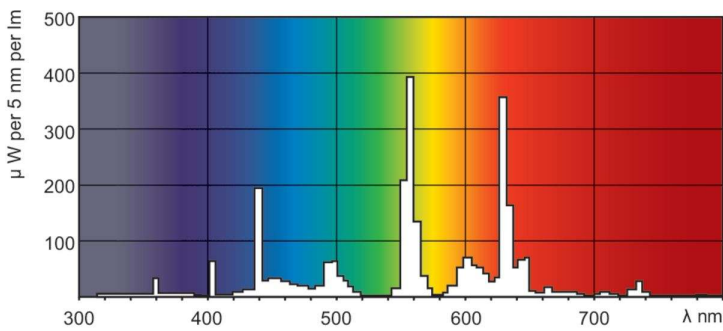

Product data

General Information		Controls and Dimming	
Cap-Base	G5	Dimmable	Yes
Features	na [Not Applicable]		
Flux measurement reference	Sphere	Mechanical and Housing	
		Bulb Shape	T5
		Net Weight (Piece)	52.000 g
Light Technical		Approval and Application	
Color Code	840 [CCT of 4000K]	Energy Efficiency Class	G
Luminous Flux	1,200 lm	Mercury (Hg) Content (Nom)	1.2 mg
Color Designation	Cool White (CW)	Energy Consumption kWh/1000 h	14 kWh
Chromaticity Coordinate X (Nom)	0.38	EPREL Registration Number	423447
Chromaticity Coordinate Y (Nom)	0.38		
Correlated Color Temperature (Nom)	4000 K	Product Data	
Luminous Efficacy (rated) (Nom)	86 lm/W	Order product name	MASTER TL5 HE 14W/840 SLV/40
Color rendering index (CRI)	80	Full product name	MASTER TL5 HE 14W/840 SLV/40
		Full product code	871150063940055
Operating and Electrical		Order code	927926084055
Power Consumption	14.0 W	Material Nr. (12NC)	927926084055
Lamp Current (Nom)	0.165 A		

Dimensional drawing

Product	D (max)	A (max)	B (max)	B (min)	C (max)
MASTER TL5 HE 14W/840 SLV/40	17 mm	549.0 mm	556.1 mm	553.7 mm	563.2 mm

Photometric data

Spectral Power Distribution Colour - MASTER TL5 HE 14W/840 SLV/40

Lifetime

Life expectancy diagram - 3 hour cycle

Life expectancy diagram - 12 hour cycle

MASTER TL5 High Efficiency

Lifetime

Lumen Maintenance Diagram - MASTER TL5 HE 14W/840 SLV/40