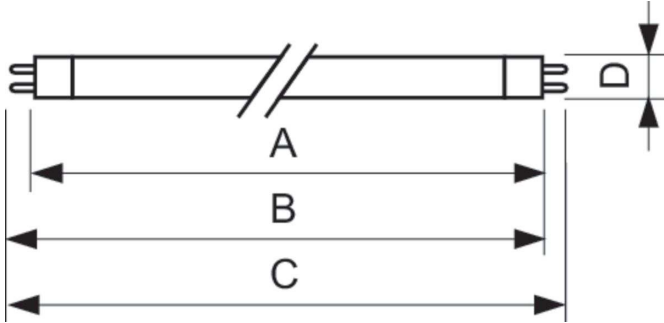

MASTER TL5 High Efficiency

MASTER TL5 HE 14W/840 SLV/40

Low-pressure mercury discharge lamps with a tubular 16 mm envelope

Warnings and Safety

- A lamp breaking is extremely unlikely to have any impact on your health. If a lamp breaks, ventilate the room for 30 minutes and remove the parts, preferably with gloves. Put them in a sealed plastic bag and take it to your local waste facilities for recycling. Do not use a vacuum cleaner.

Product data

General Information		Controls and Dimming	
Cap-Base	G5	Dimmable	Yes
Features	na [Not Applicable]		
Flux measurement reference	Sphere	Mechanical and Housing	
		Bulb Shape	T5
		Net Weight (Piece)	52.000 g
Light Technical		Approval and Application	
Color Code	840 [CCT of 4000K]	Energy Efficiency Class	G
Luminous Flux	1,200 lm	Mercury (Hg) Content (Nom)	1.2 mg
Color Designation	Cool White (CW)	Energy Consumption kWh/1000 h	14 kWh
Chromaticity Coordinate X (Nom)	0.38	EPREL Registration Number	423447
Chromaticity Coordinate Y (Nom)	0.38		
Correlated Color Temperature (Nom)	4000 K	Product Data	
Luminous Efficacy (rated) (Nom)	86 lm/W	Order product name	MASTER TL5 HE 14W/840 SLV/40
Color rendering index (CRI)	80	Full product name	MASTER TL5 HE 14W/840 SLV/40
		Full product code	871150063940055
Operating and Electrical		Order code	927926084055
Power Consumption	14.0 W	Material Nr. (12NC)	927926084055
Lamp Current (Nom)	0.165 A		

MASTER TL5 High Efficiency

Local order code	TL514W840HE
Numerator - Quantity Per Pack	1
EAN/UPC - Product/Case	8711500639400
Numerator - Packs per outer box	40

EAN/UPC - Case	8711500867483
----------------	---------------

Dimensional drawing

Product	D (max)	A (max)	B (max)	B (min)	C (max)
MASTER TL5 HE 14W/840 SLV/40	17 mm	549.0 mm	556.1 mm	553.7 mm	563.2 mm

Photometric data

Spectral Power Distribution Colour - MASTER TL5 HE 14W/840 SLV/40