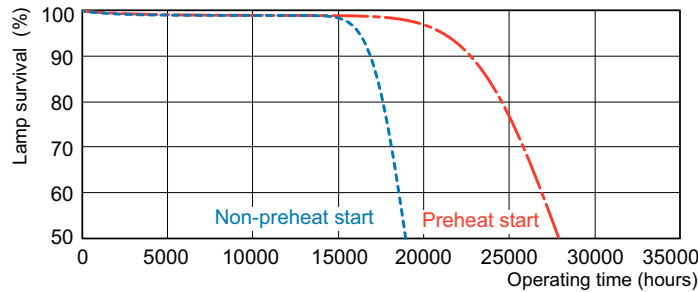

Product data

General Information		Controls and Dimming	
Cap-Base	G5	Dimmable	Yes
Features	na [Not Applicable]		
Flux measurement reference	Sphere	Mechanical and Housing	
		Bulb Shape	T5
		Net Weight (Piece)	52.000 g
Light Technical		Approval and Application	
Color Code	840 [CCT of 4000K]	Energy Efficiency Class	G
Luminous Flux	1,200 lm	Mercury (Hg) Content (Nom)	1.2 mg
Color Designation	Cool White (CW)	Energy Consumption kWh/1000 h	14 kWh
Chromaticity Coordinate X (Nom)	0.38	EPREL Registration Number	423447
Chromaticity Coordinate Y (Nom)	0.38		
Correlated Color Temperature (Nom)	4000 K	Product Data	
Luminous Efficacy (rated) (Nom)	86 lm/W	Order product name	MASTER TL5 HE 14W/840 SLV/40
Color rendering index (CRI)	80	Full product name	MASTER TL5 HE 14W/840 SLV/40
		Full product code	871150063940055
Operating and Electrical		Order code	927926084055
Power Consumption	14.0 W	Material Nr. (12NC)	927926084055
Lamp Current (Nom)	0.165 A		

Dimensional drawing

Product	D (max)	A (max)	B (max)	B (min)	C (max)
MASTER TL5 HE 14W/840 SLV/40	17 mm	549.0 mm	556.1 mm	553.7 mm	563.2 mm

Photometric data

Spectral Power Distribution Colour - MASTER TL5 HE 14W/840 SLV/40

Lifetime

Life expectancy diagram - 3 hour cycle

Life expectancy diagram - 12 hour cycle

MASTER TL5 High Efficiency

Lifetime

Lumen Maintenance Diagram - MASTER TL5 HE 14W/840 SLV/40