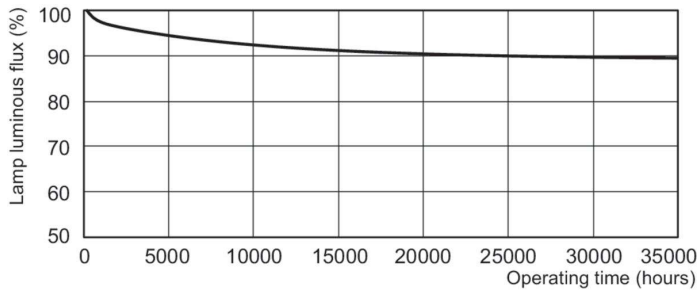

Product data

General Information		Controls and Dimming	
Cap-Base	G5	Dimmable	Yes
Features	na [Not Applicable]		
Flux measurement reference	Sphere	Mechanical and Housing	
		Bulb Shape	T5
		Net Weight (Piece)	52.000 g
Light Technical		Approval and Application	
Color Code	840 [CCT of 4000K]	Energy Efficiency Class	G
Luminous Flux	1,200 lm	Mercury (Hg) Content (Nom)	1.2 mg
Color Designation	Cool White (CW)	Energy Consumption kWh/1000 h	14 kWh
Chromaticity Coordinate X (Nom)	0.38	EPREL Registration Number	423447
Chromaticity Coordinate Y (Nom)	0.38		
Correlated Color Temperature (Nom)	4000 K	Product Data	
Luminous Efficacy (rated) (Nom)	86 lm/W	Order product name	MASTER TL5 HE 14W/840 SLV/40
Color rendering index (CRI)	80	Full product name	MASTER TL5 HE 14W/840 SLV/40
		Full product code	871150063940055
Operating and Electrical		Order code	927926084055
Power Consumption	14.0 W	Material Nr. (12NC)	927926084055
Lamp Current (Nom)	0.165 A		

Dimensional drawing

Product	D (max)	A (max)	B (max)	B (min)	C (max)
MASTER TL5 HE 14W/840 SLV/40	17 mm	549.0 mm	556.1 mm	553.7 mm	563.2 mm

Photometric data

Spectral Power Distribution Colour - MASTER TL5 HE 14W/840 SLV/40

Lifetime

Life expectancy diagram - 3 hour cycle

Life expectancy diagram - 12 hour cycle

MASTER TL5 High Efficiency

Lifetime

Lumen Maintenance Diagram - MASTER TL5 HE 14W/840 SLV/40