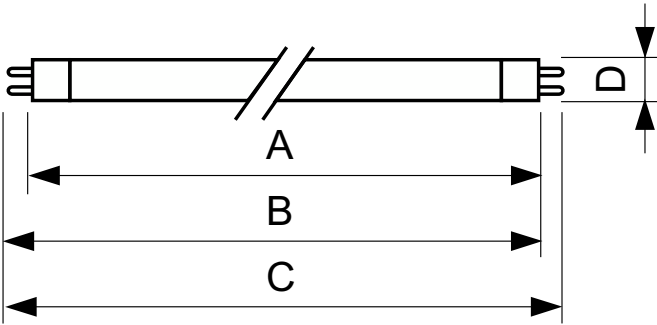

Warnings and Safety

- 20,000 hours lifetime (50% survival point, 3 hour cycle) with preheat ballast which is ENEC compliant. Lifetime performance may differ on non-ENEC compliant ballasts.

Product data

| General Information | | Controls and Dimming | |
|------------------------------------|--------------------|-------------------------------|---|
| Cap-Base | G5 | Dimmable | No |
| Nominal lifetime | 15,000 hour(s) | | |
| Light Technical | | Mechanical and Housing | |
| Color Code | 865 [CCT of 6500K] | Bulb Shape | T5 |
| Luminous Flux | 1,260 lm | Net Weight (Piece) | 47.500 g |
| Color Designation | Cool Daylight | | |
| Correlated Color Temperature (Nom) | 6500 K | Approval and Application | |
| Luminous Efficacy (rated) (Nom) | 84 lm/W | Mercury (Hg) Content (Nom) | 2.0 mg |
| Color rendering index (CRI) | 82 | Energy Consumption kWh/1000 h | 15 kWh |
| Operating and Electrical | | Product Data | |
| Power Consumption | 14 W | Order product name | 14 W G5 Cool daylight Linear fluorescent tube |
| Lamp Current (Nom) | 0.170 A | Full product name | 14 W G5 Cool daylight Linear fluorescent tube |
| | | Full product code | 871150057035255 |
| | | Order code | 927925986558 |
| | | Material Nr. (12NC) | 927925986558 |
| | | Numerator - Quantity Per Pack | 1 |

TL5 Essential HE Super 80

| | |
|---------------------------------|---------------|
| EAN/UPC - Product/Case | 8711500570352 |
| Numerator - Packs per outer box | 40 |
| EAN/UPC - Case | 8711500570369 |

Dimensional drawing

| Product | D (max) | A (max) | B (max) | B (min) | C (max) |
|---|---------|----------|----------|----------|----------|
| 14 W G5 Cool daylight Linear fluorescent tube | 17.0 mm | 549.0 mm | 556.1 mm | 553.7 mm | 563.2 mm |

Photometric data

Spectral Power Distribution Colour - TL5 Essential 14W/865 1SL/40