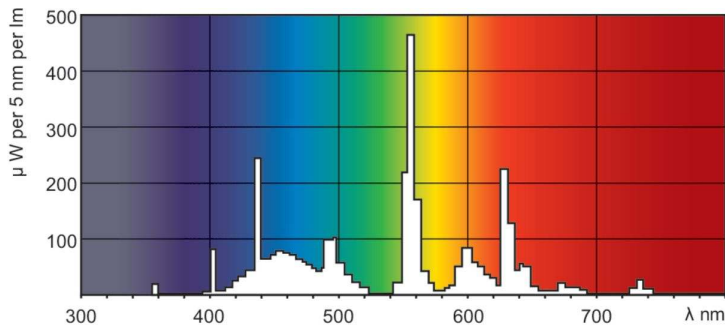

Warnings and Safety

- 20,000 hours lifetime (50% survival point, 3 hour cycle) with preheat ballast which is ENEC compliant. Lifetime performance may differ on non-ENEC compliant ballasts.

Product data

| General Information | | Controls and Dimming | |
|------------------------------------|--------------------|-------------------------------|---|
| Cap-Base | G5 | Dimmable | No |
| Nominal lifetime | 15,000 hour(s) | | |
| Light Technical | | Mechanical and Housing | |
| Color Code | 865 [CCT of 6500K] | Bulb Shape | T5 |
| Luminous Flux | 1,260 lm | Net Weight (Piece) | 47.500 g |
| Color Designation | Cool Daylight | | |
| Correlated Color Temperature (Nom) | 6500 K | Approval and Application | |
| Luminous Efficacy (rated) (Nom) | 84 lm/W | Mercury (Hg) Content (Nom) | 2.0 mg |
| Color rendering index (CRI) | 82 | Energy Consumption kWh/1000 h | 15 kWh |
| Operating and Electrical | | Product Data | |
| Power Consumption | 14 W | Order product name | 14 W G5 Cool daylight Linear fluorescent tube |
| Lamp Current (Nom) | 0.170 A | Full product name | 14 W G5 Cool daylight Linear fluorescent tube |
| | | Full product code | 871150057035255 |
| | | Order code | 927925986558 |
| | | Material Nr. (12NC) | 927925986558 |
| | | Numerator - Quantity Per Pack | 1 |

Dimensional drawing

| Product | D (max) | A (max) | B (max) | B (min) | C (max) |
|---|---------|----------|----------|----------|----------|
| 14 W G5 Cool daylight Linear fluorescent tube | 17.0 mm | 549.0 mm | 556.1 mm | 553.7 mm | 563.2 mm |

Photometric data

Spectral Power Distribution Colour - TL5 Essential 14W/865 1SL/40