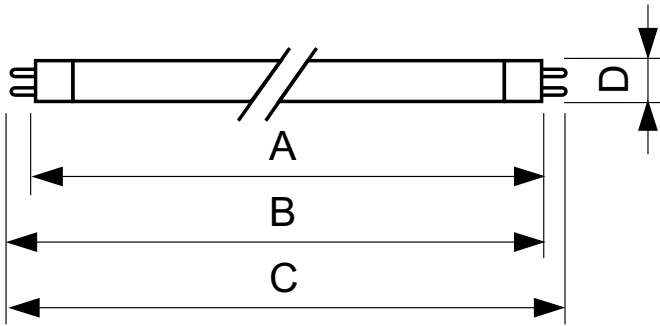

### Product data

General Information		Controls and Dimming	
Cap-Base	G5	Dimmable	No
Nominal lifetime	15,000 hour(s)		
Light Technical		Mechanical and Housing	
Color Code	830 [CCT of 3000K]	Bulb Shape	T5
Luminous Flux	1,350 lm	Net Weight (Piece)	47.500 g
Color Designation	Warm White (WW)		
Correlated Color Temperature (Nom)	3000 K	Approval and Application	
Luminous Efficacy (rated) (Nom)	88 lm/W	Mercury (Hg) Content (Nom)	2.0 mg
Color rendering index (CRI)	82		
Operating and Electrical		Product Data	
Power Consumption	14 W	Order product name	14 W G5 Warm white Linear fluorescent tube
Lamp Current (Nom)	0.170 A	Full product name	TL5 Essential 14W/830 1SL/40
		Full product code	871150057031455
		Order code	57031455
		Material Nr. (12NC)	927925983058
		Numerator - Quantity Per Pack	1
		EAN/UPC - Product/Case	8711500570314

## Dimensional drawing

Product	D (max)	A (max)	B (max)	B (min)	C (max)
14 W G5 Warm white Linear fluorescent tube	17.0 mm	549.0 mm	556.1 mm	553.7 mm	563.2 mm