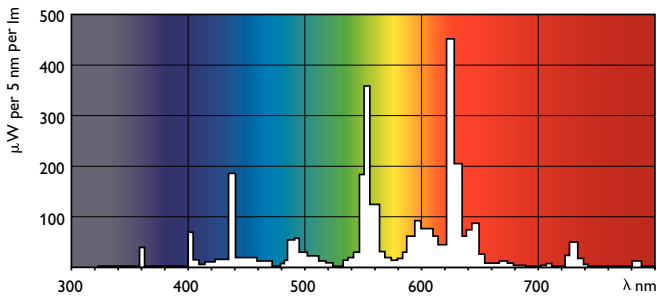

### Product data

General Information		Controls and Dimming	
Cap-Base	G5	Dimmable	No
Nominal lifetime	15,000 hour(s)		
Light Technical		Mechanical and Housing	
Color Code	830 [CCT of 3000K]	Bulb Shape	T5
Luminous Flux	1,350 lm	Net Weight (Piece)	47.500 g
Color Designation	Warm White (WW)		
Correlated Color Temperature (Nom)	3000 K	Approval and Application	
Luminous Efficacy (rated) (Nom)	88 lm/W	Mercury (Hg) Content (Nom)	2.0 mg
Color rendering index (CRI)	82		
Operating and Electrical		Product Data	
Power Consumption	14 W	Order product name	14 W G5 Warm white Linear fluorescent tube
Lamp Current (Nom)	0.170 A	Full product name	TL5 Essential 14W/830 1SL/40
		Full product code	871150057031455
		Order code	57031455
		Material Nr. (12NC)	927925983058
		Numerator - Quantity Per Pack	1
		EAN/UPC - Product/Case	8711500570314

## Dimensional drawing

Product	D (max)	A (max)	B (max)	B (min)	C (max)
14 W G5 Warm white Linear fluorescent tube	17.0 mm	549.0 mm	556.1 mm	553.7 mm	563.2 mm

## Photometric data

Spectral Power Distribution Colour - TL5 Essential 14W/830 1SL/40