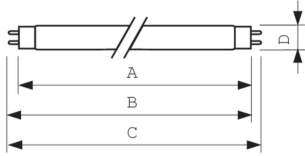

T8 Standard

Dimensional drawing

Product

F32T8/TL865/ALTO 25PK