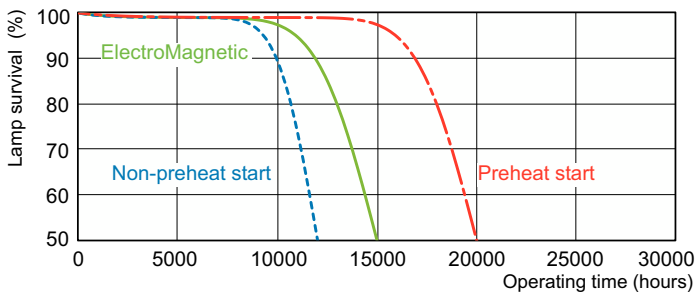

Lifetime

Life expectancy diagram - 3 hour cycle