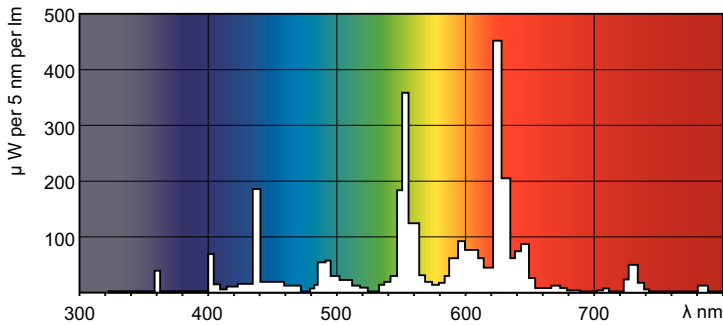

## MASTER TL-D Super 80 38W/830 SLV/25

The MASTER TL-D Super 80 lamp offers more lumens per watt and better color rendering than TL-D standard colors. Furthermore, it has a lower mercury content. The lamp can be operated in existing TL-D luminaires.

### Product data

General Information		Lamp Current (Nom)	
Cap-Base	G13 [Medium Bi-Pin Fluorescent]		0.430 A
Flux measurement reference	Sphere	Controls and Dimming	
Life to 50% Failures (Nom)	15,000 hour(s)	Dimmable	Yes
Light Technical		Mechanical and Housing	
Color Code	830 [CCT of 3000K]	Bulb Shape	T8
Luminous Flux	3,300 lm	Net Weight (Piece)	133.000 g
Color Designation	Warm White (WW)	Approval and Application	
Chromaticity Coordinate X (Nom)	0.44	Energy Efficiency Class	G
Chromaticity Coordinate Y (Nom)	0.403	Mercury (Hg) Content (Nom)	1.7 mg
Correlated Color Temperature (Nom)	3000 K	Energy Consumption kWh/1000 h	39 kWh
Luminous Efficacy (rated) (Nom)	88 lm/W	EPREL Registration Number	423432
Color rendering index (CRI)	82	Product Data	
Operating and Electrical		Order product name	MASTER TL-D Super 80 38W/830 SLV/25
Power Consumption	38.2 W		

## Dimensional drawing

Product	D (max)	A (max)	B (max)	B (min)	C (max)
MASTER TL-D Super 80 38W/830 SLV/25	28 mm	1,047.0 mm	1,054.1 mm	1,051.7 mm	1,061.2 mm

## Photometric data

Spectral Power Distribution Colour - MASTER TL-D Super 80 38W/830 SLV/25