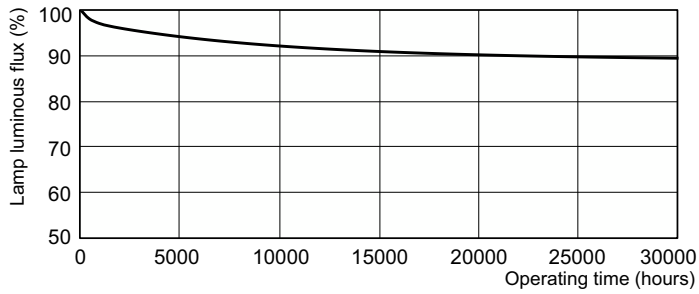

MASTER TL-D Super 80

Lifetime

Lumen Maintenance Diagram - MASTER TL-D Super 80 38W/830 SLV/25