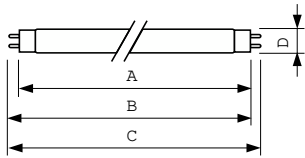

### Product data

General Information		Lamp Current (Nom)	
Cap-Base	G13 [Medium Bi-Pin Fluorescent]		0.430 A
Flux measurement reference	Sphere	Controls and Dimming	
Life to 50% Failures (Nom)	15,000 hour(s)	Dimmable	Yes
Light Technical		Mechanical and Housing	
Color Code	830 [CCT of 3000K]	Bulb Shape	T8
Luminous Flux	3,300 lm	Net Weight (Piece)	133.000 g
Color Designation	Warm White (WW)	Approval and Application	
Chromaticity Coordinate X (Nom)	0.44	Energy Efficiency Class	G
Chromaticity Coordinate Y (Nom)	0.403	Mercury (Hg) Content (Nom)	1.7 mg
Correlated Color Temperature (Nom)	3000 K	Energy Consumption kWh/1000 h	39 kWh
Luminous Efficacy (rated) (Nom)	88 lm/W	EPREL Registration Number	423432
Color rendering index (CRI)	82	Product Data	
Operating and Electrical		Order product name	MASTER TL-D Super 80 38W/830 SLV/25
Power Consumption	38.2 W		

## Dimensional drawing

Product	D (max)	A (max)	B (max)	B (min)	C (max)
MASTER TL-D Super 80 38W/830 SLV/25	28 mm	1,047.0 mm	1,054.1 mm	1,051.7 mm	1,061.2 mm