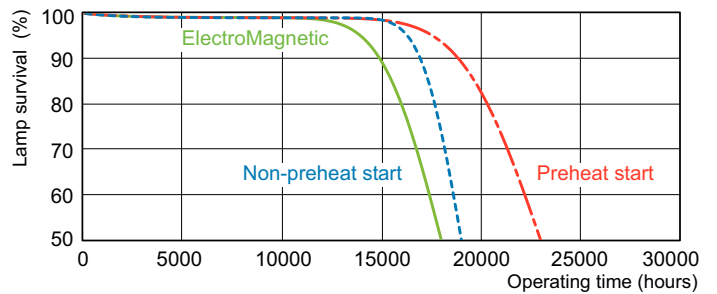

## Photometric data

Spectral Power Distribution Colour - MASTER TL-D Super 80 38W/830 SLV/25

## Lifetime

Life expectancy diagram - 3 hour cycle

Life expectancy diagram - 12 hour cycle