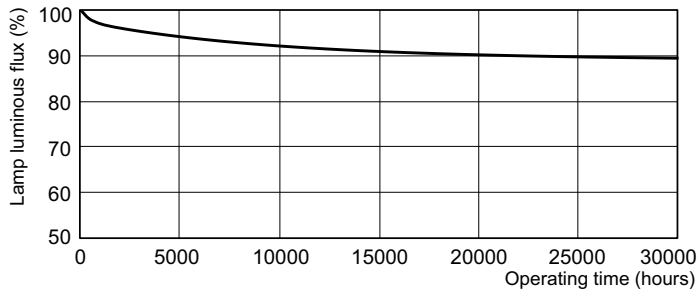

MASTER TL-D Super 80

MASTER TL-D Super 80 36W/830 1SL/25

The MASTER TL-D Super 80 lamp offers more lumens per watt and better color rendering than TL-D standard colors. Furthermore, it has a lower mercury content. The lamp can be operated in existing TL-D luminaires.

Product data

General Information		Lamp Current (Nom)	
Cap-Base	G13 [Medium Bi-Pin Fluorescent]		0.440 A
Flux measurement reference	Sphere	Controls and Dimming	
Life to 50% Failures (Nom)	15,000 hour(s)	Dimmable	Yes
Light Technical		Mechanical and Housing	
Color Code	830 [CCT of 3000K]	Bulb Shape	T8
Luminous Flux	3,350 lm	Net Weight (Piece)	135.000 g
Color Designation	Warm White (WW)	Approval and Application	
Chromaticity Coordinate X (Nom)	0.44	Energy Efficiency Class	G
Chromaticity Coordinate Y (Nom)	0.403	Mercury (Hg) Content (Nom)	1.7 mg
Correlated Color Temperature (Nom)	3000 K	Energy Consumption kWh/1000 h	37 kWh
Luminous Efficacy (rated) (Nom)	93 lm/W	EPREL Registration Number	423379
Color rendering index (CRI)	82	Product Data	
Operating and Electrical		Order product name	MASTER TL-D Super 80 36W/830 1SL/25
Power Consumption	36.8 W		

Dimensional drawing

Product	D (max)	A (max)	B (max)	B (min)	C (max)
MASTER TL-D Super 80 36W/830 1SL/25	28 mm	1,199.4 mm	1,206.5 mm	1,204.1 mm	1,213.6 mm

Photometric data

Spectral Power Distribution Colour - MASTER TL-D Super 80 36W/830 1SL/25

Lifetime

Life expectancy diagram - 3 hour cycle

Life expectancy diagram - 12 hour cycle

MASTER TL-D Super 80

Lifetime

Lumen Maintenance Diagram - MASTER TL-D Super 80 36W/830 1SL/25