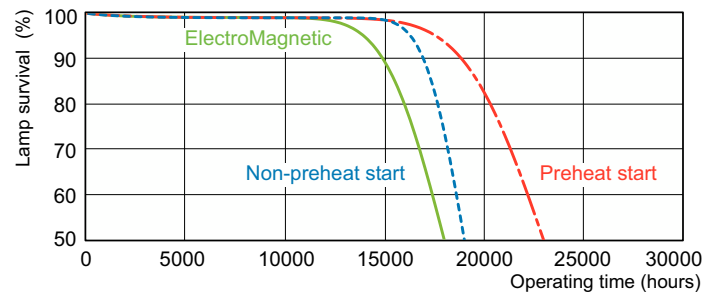

Product data

General Information		Lamp Current (Nom)	
Cap-Base	G13 [Medium Bi-Pin Fluorescent]		0.440 A
Flux measurement reference	Sphere	Controls and Dimming	
Life to 50% Failures (Nom)	15,000 hour(s)	Dimmable	Yes
Light Technical		Mechanical and Housing	
Color Code	830 [CCT of 3000K]	Bulb Shape	T8
Luminous Flux	3,350 lm	Net Weight (Piece)	135.000 g
Color Designation	Warm White (WW)	Approval and Application	
Chromaticity Coordinate X (Nom)	0.44	Energy Efficiency Class	G
Chromaticity Coordinate Y (Nom)	0.403	Mercury (Hg) Content (Nom)	1.7 mg
Correlated Color Temperature (Nom)	3000 K	Energy Consumption kWh/1000 h	37 kWh
Luminous Efficacy (rated) (Nom)	93 lm/W	EPREL Registration Number	423379
Color rendering index (CRI)	82	Product Data	
Operating and Electrical		Order product name	MASTER TL-D Super 80 36W/830 1SL/25
Power Consumption	36.8 W		

Dimensional drawing

Product	D (max)	A (max)	B (max)	B (min)	C (max)
MASTER TL-D Super 80 36W/830 1SL/25	28 mm	1,199.4 mm	1,206.5 mm	1,204.1 mm	1,213.6 mm

Photometric data

Spectral Power Distribution Colour - MASTER TL-D Super 80 36W/830 1SL/25

Lifetime

Life expectancy diagram - 3 hour cycle

Life expectancy diagram - 12 hour cycle

MASTER TL-D Super 80

Lifetime

Lumen Maintenance Diagram - MASTER TL-D Super 80 36W/830 1SL/25