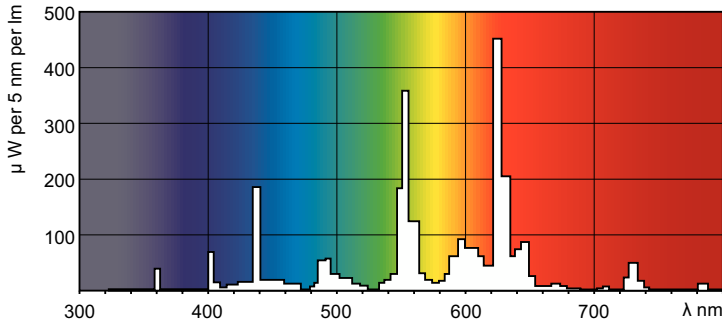

MASTER TL-D Super 80

MASTER TL-D Super 80 36W/830 1SL/25

The MASTER TL-D Super 80 lamp offers more lumens per watt and better color rendering than TL-D standard colors. Furthermore, it has a lower mercury content. The lamp can be operated in existing TL-D luminaires.

Product data

General Information		Lamp Current (Nom)	
Cap-Base	G13 [Medium Bi-Pin Fluorescent]		0.440 A
Flux measurement reference	Sphere	Controls and Dimming	
Life to 50% Failures (Nom)	15,000 hour(s)	Dimmable	Yes
Light Technical		Mechanical and Housing	
Color Code	830 [CCT of 3000K]	Bulb Shape	T8
Luminous Flux	3,350 lm	Net Weight (Piece)	135.000 g
Color Designation	Warm White (WW)	Approval and Application	
Chromaticity Coordinate X (Nom)	0.44	Energy Efficiency Class	G
Chromaticity Coordinate Y (Nom)	0.403	Mercury (Hg) Content (Nom)	1.7 mg
Correlated Color Temperature (Nom)	3000 K	Energy Consumption kWh/1000 h	37 kWh
Luminous Efficacy (rated) (Nom)	93 lm/W	EPREL Registration Number	423379
Color rendering index (CRI)	82	Product Data	
Operating and Electrical		Order product name	MASTER TL-D Super 80 36W/830 1SL/25
Power Consumption	36.8 W		

Dimensional drawing

Product	D (max)	A (max)	B (max)	B (min)	C (max)
MASTER TL-D Super 80 36W/830 1SL/25	28 mm	1,199.4 mm	1,206.5 mm	1,204.1 mm	1,213.6 mm

Photometric data

Spectral Power Distribution Colour - MASTER TL-D Super 80 36W/830 1SL/25

Lifetime

Life expectancy diagram - 3 hour cycle

Life expectancy diagram - 12 hour cycle

MASTER TL-D Super 80

Lifetime

Lumen Maintenance Diagram - MASTER TL-D Super 80 36W/830 1SL/25