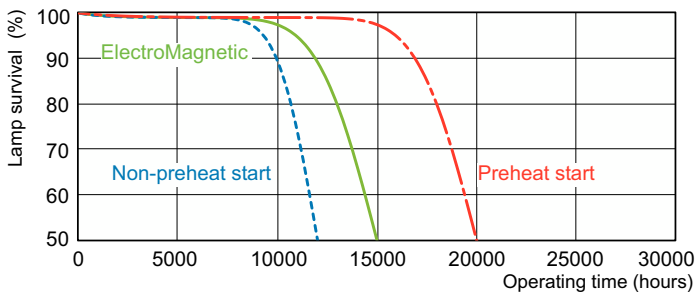

Product data

General Information		Lamp Current (Nom)	
Cap-Base	G13 [Medium Bi-Pin Fluorescent]		0.440 A
Flux measurement reference	Sphere	Controls and Dimming	
Life to 50% Failures (Nom)	15,000 hour(s)	Dimmable	Yes
Light Technical		Mechanical and Housing	
Color Code	830 [CCT of 3000K]	Bulb Shape	T8
Luminous Flux	3,350 lm	Net Weight (Piece)	135.000 g
Color Designation	Warm White (WW)	Approval and Application	
Chromaticity Coordinate X (Nom)	0.44	Energy Efficiency Class	G
Chromaticity Coordinate Y (Nom)	0.403	Mercury (Hg) Content (Nom)	1.7 mg
Correlated Color Temperature (Nom)	3000 K	Energy Consumption kWh/1000 h	37 kWh
Luminous Efficacy (rated) (Nom)	93 lm/W	EPREL Registration Number	423379
Color rendering index (CRI)	82	Product Data	
Operating and Electrical		Order product name	MASTER TL-D Super 80 36W/830 1SL/25
Power Consumption	36.8 W		

Dimensional drawing

Product	D (max)	A (max)	B (max)	B (min)	C (max)
MASTER TL-D Super 80 36W/830 1SL/25	28 mm	1,199.4 mm	1,206.5 mm	1,204.1 mm	1,213.6 mm

Photometric data

Spectral Power Distribution Colour - MASTER TL-D Super 80 36W/830 1SL/25

Lifetime

Life expectancy diagram - 3 hour cycle

Life expectancy diagram - 12 hour cycle

MASTER TL-D Super 80

Lifetime

Lumen Maintenance Diagram - MASTER TL-D Super 80 36W/830 1SL/25