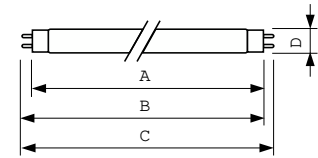

Product data

General Information		Lamp Current (Nom)	
Cap-Base	G13 [Medium Bi-Pin Fluorescent]		0.440 A
Flux measurement reference	Sphere	Controls and Dimming	
Life to 50% Failures (Nom)	15,000 hour(s)	Dimmable	Yes
Light Technical		Mechanical and Housing	
Color Code	830 [CCT of 3000K]	Bulb Shape	T8
Luminous Flux	3,350 lm	Net Weight (Piece)	135.000 g
Color Designation	Warm White (WW)	Approval and Application	
Chromaticity Coordinate X (Nom)	0.44	Energy Efficiency Class	G
Chromaticity Coordinate Y (Nom)	0.403	Mercury (Hg) Content (Nom)	1.7 mg
Correlated Color Temperature (Nom)	3000 K	Energy Consumption kWh/1000 h	37 kWh
Luminous Efficacy (rated) (Nom)	93 lm/W	EPREL Registration Number	423379
Color rendering index (CRI)	82	Product Data	
Operating and Electrical		Order product name	MASTER TL-D Super 80 36W/830 1SL/25
Power Consumption	36.8 W		

Dimensional drawing

Product	D (max)	A (max)	B (max)	B (min)	C (max)
MASTER TL-D Super 80 36W/830 1SL/25	28 mm	1,199.4 mm	1,206.5 mm	1,204.1 mm	1,213.6 mm

Photometric data

Spectral Power Distribution Colour - MASTER TL-D Super 80 36W/830 1SL/25