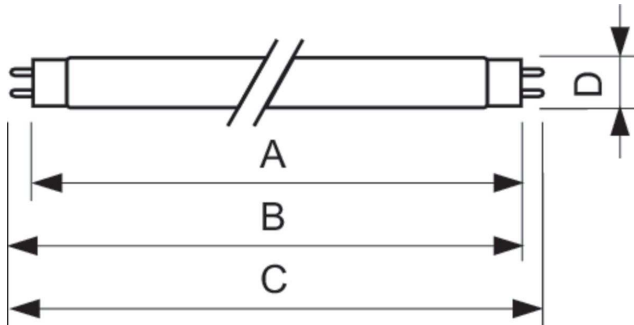

TL-D LIFEMAX Super 80 JIS

TL-D 18W/830 JIS 1SL/25

The TL-D LIFEMAX Super 80 lamp offers more lumens per watt and better color rendering than TL-D standard colors. Furthermore, it has a lower mercury content. The lamp can be operated in existing TL-D luminaires. The lamp is complying with Japanese Industrial Standard.

Product data

General Information		Mechanical and Housing	
Cap-Base	G13 [Medium Bi-Pin Fluorescent]	Bulb Shape	T8
Life to 50% Failures (Nom)	13,000 hour(s)	Net Weight (Piece)	0.080 kg
Light Technical		Approval and Application	
Color Code	830 [CCT of 3000K]	Mercury (Hg) Content (Nom)	2.0 mg
Luminous Flux	1,450 lm	Product Data	
Color Designation	Warm White (WW)	Order product name	TL-D 18W/830 JIS 1SL/25
Correlated Color Temperature (Nom)	3000 K	Full product name	TL-D 18W/830 JIS 1SL/25
Luminous Efficacy (rated) (Nom)	80.5 lm/W	Full product code	871150028466200
Color rendering index (CRI)	82	Order code	927919983033
Operating and Electrical		Material Nr. (12NC)	927919983033
Power Consumption	18 W	Numerator - Quantity Per Pack	1
Lamp Current (Nom)	0.35 A	EAN/UPC - Product/Case	8711500284662
Voltage (Nom)	65 V	Numerator - Packs per outer box	25
Controls and Dimming		EAN/UPC - Case	8711500284679
Dimmable	No		

TL-D LIFEMAX Super 80 JIS

Dimensional drawing

Product	D (max)	A (max)	B (max)	B (min)	C (max)
TL-D 18W/830 JIS 1SL/25	28 mm	581.3 mm	588.4 mm	585.8 mm	595.5 mm