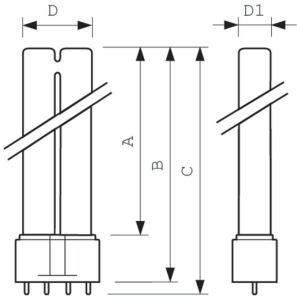

### Product data

General Information		Mechanical and Housing	
Cap-Base	2G11	Net Weight (Piece)	104.000 g
Useful Life (Nom)	9,000 hour(s)		
Light Technical		Approval and Application	
Depreciation at Useful Lifetime	20 %	Mercury (Hg) Content (Nom)	4.4 mg
		CE mark	Yes
Operating and Electrical		UV	
Power Consumption	67 W	UV-C Radiation at 100 hr	20.6 W
Lamp Current (Nom)	0.800 A		
Voltage (Nom)	84 V		
Product Data			
Order product name	TUV PL-L 60W/4P HO 1CT/25		
Full product name	TUV PL-L 60W/4P HO 1CT/25		
Full product code	871150071034540		

# TUV PL-L

Order code	927909004007
Material Nr. (12NC)	927909004007
Numerator - Quantity Per Pack	1
EAN/UPC - Product/Case	8711500710345

Numerator - Packs per outer box	25
EAN/UPC - Case	8711500710352

## Dimensional drawing

Product	D1 (max)	D (max)	A (max)	B (max)	C (max)
TUV PL-L 60W/4P HO 1CT/25	18 mm	38 mm	390 mm	415 mm	420 mm