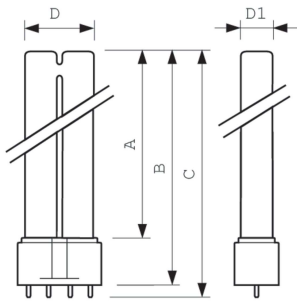

### Product data

General Information		Lamp Current (Nom)		0.435 A
Cap-Base	2G11	Voltage (Nom)		106 V
Useful Life (Nom)	9,000 hour(s)	Mechanical and Housing		
Light Technical		Net Weight (Piece)		104.000 g
Depreciation at Useful Lifetime	20 %	Approval and Application		
Operating and Electrical		Mercury (Hg) Content (Nom)		4.4 mg
Power Consumption	36 W			

## Dimensional drawing

Product	D1 (max)	D (max)	A (max)	B (max)	C (max)
TUV PL-L 36W/4P 1CT/25	18 mm	38 mm	385 mm	410 mm	415 mm