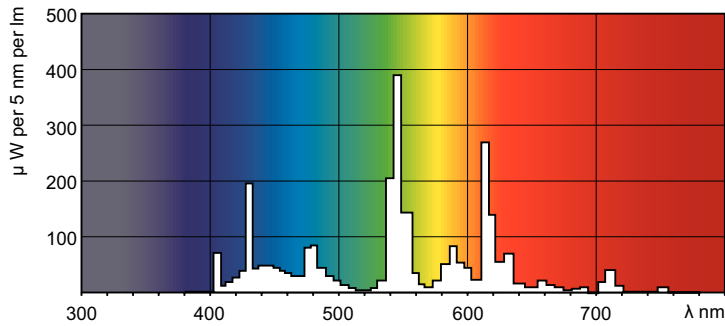

Warnings and Safety

- All HO lamps recommended for use only in open fixtures.

Product data

General Information		Controls and Dimming	
Cap-Base	G5	Dimmable	Yes
Features	HO Alto® [High Output Alto]		
Light Technical		Mechanical and Housing	
Color Code	850 [CCT of 5000K]	Bulb Shape	T5
Luminous Flux	4,800 lm	Net Weight (Piece)	0.001 kg
Color Designation	Daylight		
Correlated Color Temperature (Nom)	5000 K	Approval and Application	
Luminous Efficacy (rated) (Nom)	80 lm/W	Mercury (Hg) Content (Nom)	1.4 mg
Color rendering index (CRI)	82		
Operating and Electrical		Product Data	
Power Consumption	54.1 W	Order product name	F54T5/850/HO/ALTO TG
Lamp Current (Nom)	0.455 A	Full product name	F54T5/850/HO/ALTO TG
		Order code	927893185001
		Material Nr. (12NC)	927893185001
		Numerator - Quantity Per Pack	1

Photometric data

Spectral Power Distribution Colour - F54T5/850/HO/ALTO TG

Lifetime

Life expectancy diagram - 3 hour cycle

Lumen Maintenance Diagram - F54T5/850/HO/ALTO TG

T5 TuffGuard Coated

Lifetime

Life expectancy diagram - 12 hour cycle