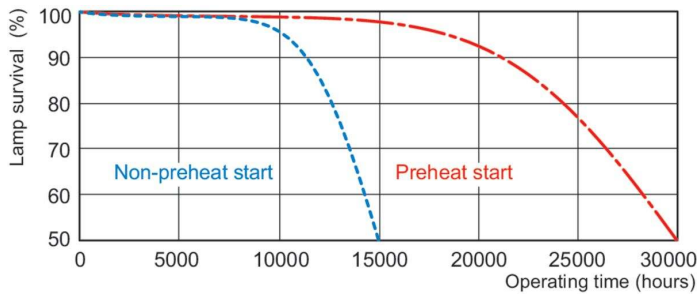

Warnings and Safety

- All HO lamps recommended for use only in open fixtures.

Product data

General Information		Controls and Dimming	
Cap-Base	G5	Dimmable	Yes
Features	HO Alto® [High Output Alto]		
Light Technical		Mechanical and Housing	
Color Code	850 [CCT of 5000K]	Bulb Shape	T5
Luminous Flux	4,800 lm	Net Weight (Piece)	0.001 kg
Color Designation	Daylight		
Correlated Color Temperature (Nom)	5000 K	Approval and Application	
Luminous Efficacy (rated) (Nom)	80 lm/W	Mercury (Hg) Content (Nom)	1.4 mg
Color rendering index (CRI)	82		
Operating and Electrical		Product Data	
Power Consumption	54.1 W	Order product name	F54T5/850/HO/ALTO TG
Lamp Current (Nom)	0.455 A	Full product name	F54T5/850/HO/ALTO TG
		Order code	927893185001
		Material Nr. (12NC)	927893185001
		Numerator - Quantity Per Pack	1

Photometric data

Spectral Power Distribution Colour - F54T5/850/HO/ALTO TG

Lifetime

Life expectancy diagram - 3 hour cycle

Lumen Maintenance Diagram - F54T5/850/HO/ALTO TG

T5 TuffGuard Coated

Lifetime

Life expectancy diagram - 12 hour cycle