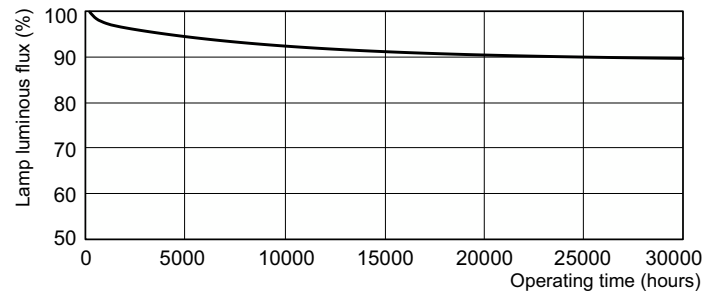

Warnings and Safety

- All HO lamps recommended for use only in open fixtures.

Product data

General Information		Controls and Dimming	
Cap-Base	G5	Dimmable	Yes
Features	HO Alto® [High Output Alto]		
Light Technical		Mechanical and Housing	
Color Code	850 [CCT of 5000K]	Bulb Shape	T5
Luminous Flux	4,800 lm	Net Weight (Piece)	0.001 kg
Color Designation	Daylight		
Correlated Color Temperature (Nom)	5000 K	Approval and Application	
Luminous Efficacy (rated) (Nom)	80 lm/W	Mercury (Hg) Content (Nom)	1.4 mg
Color rendering index (CRI)	82		
Operating and Electrical		Product Data	
Power Consumption	54.1 W	Order product name	F54T5/850/HO/ALTO TG
Lamp Current (Nom)	0.455 A	Full product name	F54T5/850/HO/ALTO TG
		Order code	927893185001
		Material Nr. (12NC)	927893185001
		Numerator - Quantity Per Pack	1

Photometric data

Spectral Power Distribution Colour - F54T5/850/HO/ALTO TG

Lifetime

Life expectancy diagram - 3 hour cycle

Lumen Maintenance Diagram - F54T5/850/HO/ALTO TG

T5 TuffGuard Coated

Lifetime

Life expectancy diagram - 12 hour cycle