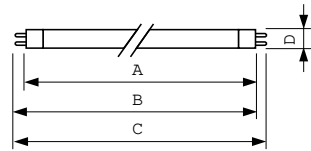

Warnings and Safety

- All HO lamps recommended for use only in open fixtures.

Product data

General Information		Controls and Dimming	
Cap-Base	G5	Dimmable	Yes
Features	HO Alto® [High Output Alto]		
Light Technical		Mechanical and Housing	
Color Code	850 [CCT of 5000K]	Bulb Shape	T5
Luminous Flux	4,800 lm	Net Weight (Piece)	0.001 kg
Color Designation	Daylight		
Correlated Color Temperature (Nom)	5000 K	Approval and Application	
Luminous Efficacy (rated) (Nom)	80 lm/W	Mercury (Hg) Content (Nom)	1.4 mg
Color rendering index (CRI)	82		
Operating and Electrical		Product Data	
Power Consumption	54.1 W	Order product name	F54T5/850/HO/ALTO TG
Lamp Current (Nom)	0.455 A	Full product name	F54T5/850/HO/ALTO TG
		Order code	927893185001
		Material Nr. (12NC)	927893185001
		Numerator - Quantity Per Pack	1

T5 TuffGuard Coated

EAN/UPC - Product/Case	046677166861
Numerator - Packs per outer box	40
EAN/UPC - Case	50046677166866

Dimensional drawing

Product	D (max)	A (max)	B (max)	B (min)	C (max)
F54T5/850/HO/ALTO TG	17 mm	1,149.0 mm	1,156.1 mm	1,153.7 mm	1,163.2 mm

Photometric data

Spectral Power Distribution Colour - F54T5/850/HO/ALTO TG

Lifetime

Life expectancy diagram - 3 hour cycle

Lumen Maintenance Diagram - F54T5/850/HO/ALTO TG

T5 TuffGuard Coated

Lifetime

Life expectancy diagram - 12 hour cycle