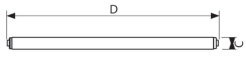

High Output T12

Dimensional drawing

Product

F48T12/D/HO ALTO 15PK

T12 Recessed Double Contact