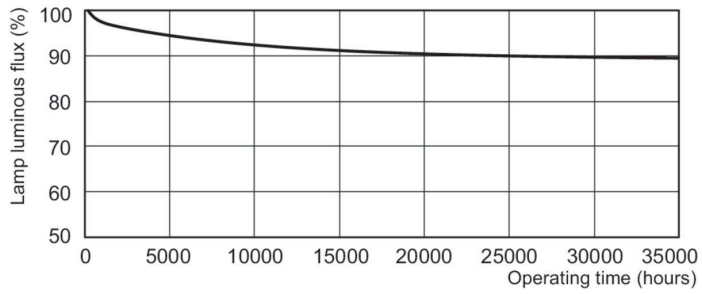

Product data

General Information		Mechanical and Housing	
Cap-Base	G5	Bulb Shape	T5
Features	ALTO® (ALTO)	Net Weight (Piece)	0.100 kg
Light Technical		Approval and Application	
Color Code	835 [CCT of 3500K]	Mercury (Hg) Content (Nom)	1.4 mg
Luminous Flux	2,900 lm		
Color Designation	835	Product Data	
Correlated Color Temperature (Nom)	3500 K	Order product name	28W T5 Neutral Tubular Fluorescent
Luminous Efficacy (rated) (Nom)	96 lm/W	Full product name	28W T5 Neutral Tubular Fluorescent
Color rendering index (CRI)	82	Order code	927876083503
Number of light sources	1	Material Nr. (12NC)	927876083503
		Numerator - Quantity Per Pack	1
Operating and Electrical		EAN/UPC - Product/Case	046677152376
Power Consumption	28 W	Numerator - Packs per outer box	15
Lamp Current (Nom)	0.170 A	EAN/UPC - Case	50046677206135
Controls and Dimming			
Dimmable	Yes		

Lifetime

Life expectancy diagram - 3 hour cycle

Life expectancy diagram - 12 hour cycle

T5 Retail Sales

Lifetime

Lumen Maintenance Diagram - F28T5/TL835 ALTO UPC 15/1