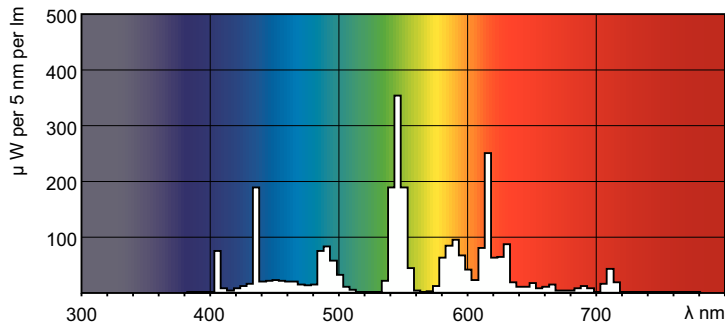

Product data

General Information		Mechanical and Housing	
Cap-Base	G5	Bulb Shape	T5
Features	ALTO® (ALTO)	Net Weight (Piece)	0.100 kg
Light Technical		Approval and Application	
Color Code	835 [CCT of 3500K]	Mercury (Hg) Content (Nom)	1.4 mg
Luminous Flux	2,900 lm		
Color Designation	835	Product Data	
Correlated Color Temperature (Nom)	3500 K	Order product name	28W T5 Neutral Tubular Fluorescent
Luminous Efficacy (rated) (Nom)	96 lm/W	Full product name	28W T5 Neutral Tubular Fluorescent
Color rendering index (CRI)	82	Order code	927876083503
Number of light sources	1	Material Nr. (12NC)	927876083503
		Numerator - Quantity Per Pack	1
Operating and Electrical		EAN/UPC - Product/Case	046677152376
Power Consumption	28 W	Numerator - Packs per outer box	15
Lamp Current (Nom)	0.170 A	EAN/UPC - Case	50046677206135
Controls and Dimming			
Dimmable	Yes		

T5 Retail Sales

Dimensional drawing

Product	D (max)	A (max)	B (max)	B (min)	C (max)
28W T5 Neutral Tubular Fluorescent	17 mm	1,149.0 mm	1,156.1 mm	1,153.7 mm	1,163.2 mm

Photometric data

Spectral Power Distribution Colour - F28T5/TL835 ALTO UPC 15/1