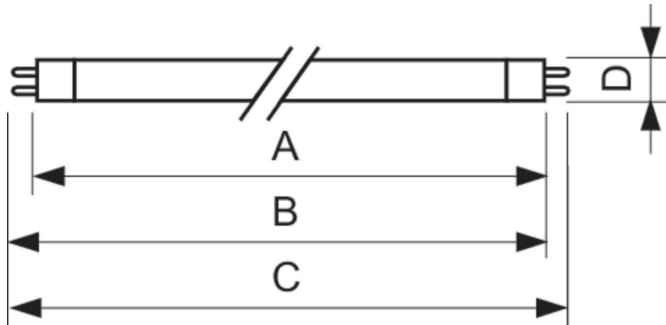

T5 Retail Sales

28W T5 Neutral Tubular Fluorescent

Available in a variety of lengths and lumen packages, these T5 lamps are an ideal solution for use in compact fixtures.

Warnings and Safety

- CAUTION: When changing lamps, turn off power to the fixture to avoid electric shock.
- Fluorescent lamps can shatter if broken.
- Handle with care and store in a safe place.

Product data

General Information		Mechanical and Housing	
Cap-Base	G5	Bulb Shape	T5
Features	ALTO® (ALTO)	Net Weight (Piece)	0.100 kg
Light Technical		Approval and Application	
Color Code	835 [CCT of 3500K]	Mercury (Hg) Content (Nom)	1.4 mg
Luminous Flux	2,900 lm		
Color Designation	835	Product Data	
Correlated Color Temperature (Nom)	3500 K	Order product name	28W T5 Neutral Tubular Fluorescent
Luminous Efficacy (rated) (Nom)	96 lm/W	Full product name	28W T5 Neutral Tubular Fluorescent
Color rendering index (CRI)	82	Order code	927876083503
Number of light sources	1	Material Nr. (12NC)	927876083503
		Numerator - Quantity Per Pack	1
Operating and Electrical		EAN/UPC - Product/Case	046677152376
Power Consumption	28 W	Numerator - Packs per outer box	15
Lamp Current (Nom)	0.170 A	EAN/UPC - Case	50046677206135
Controls and Dimming			
Dimmable	Yes		

T5 Retail Sales

Dimensional drawing

Product	D (max)	A (max)	B (max)	B (min)	C (max)
28W T5 Neutral Tubular Fluorescent	17 mm	1,149.0 mm	1,156.1 mm	1,153.7 mm	1,163.2 mm

Photometric data

Spectral Power Distribution Colour - F28T5/TL835 ALTO UPC 15/1