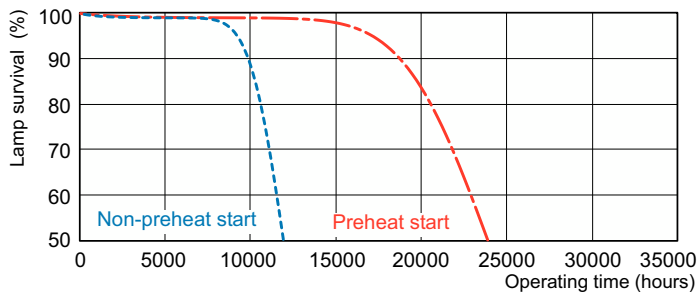

Product data

General Information		Mechanical and Housing	
Cap-Base	G5	Bulb Shape	T5
Features	ALTO® (ALTO)	Net Weight (Piece)	0.100 kg
Light Technical		Approval and Application	
Color Code	835 [CCT of 3500K]	Mercury (Hg) Content (Nom)	1.4 mg
Luminous Flux	2,900 lm		
Color Designation	835	Product Data	
Correlated Color Temperature (Nom)	3500 K	Order product name	28W T5 Neutral Tubular Fluorescent
Luminous Efficacy (rated) (Nom)	96 lm/W	Full product name	28W T5 Neutral Tubular Fluorescent
Color rendering index (CRI)	82	Order code	927876083503
Number of light sources	1	Material Nr. (12NC)	927876083503
		Numerator - Quantity Per Pack	1
Operating and Electrical		EAN/UPC - Product/Case	046677152376
Power Consumption	28 W	Numerator - Packs per outer box	15
Lamp Current (Nom)	0.170 A	EAN/UPC - Case	50046677206135
Controls and Dimming			
Dimmable	Yes		

T5 Retail Sales

Dimensional drawing

Product	D (max)	A (max)	B (max)	B (min)	C (max)
28W T5 Neutral Tubular Fluorescent	17 mm	1,149.0 mm	1,156.1 mm	1,153.7 mm	1,163.2 mm

Photometric data

Spectral Power Distribution Colour - F28T5/TL835 ALTO UPC 15/1

Lifetime

Life expectancy diagram - 3 hour cycle

Life expectancy diagram - 12 hour cycle

T5 Retail Sales

Lifetime

Lumen Maintenance Diagram - F28T5/TL835 ALTO UPC 15/1