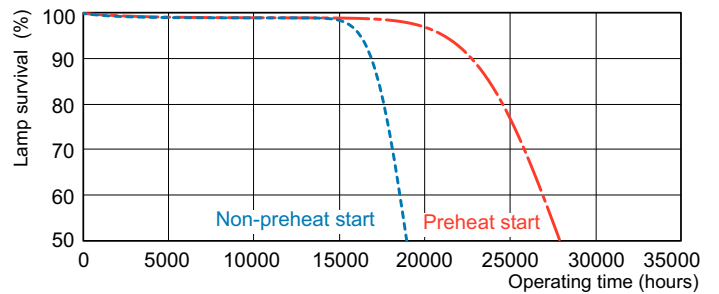

Product data

General Information		Mechanical and Housing	
Cap-Base	G5	Bulb Shape	T5
Features	ALTO® (ALTO)	Net Weight (Piece)	0.100 kg
Light Technical		Approval and Application	
Color Code	835 [CCT of 3500K]	Mercury (Hg) Content (Nom)	1.4 mg
Luminous Flux	2,900 lm		
Color Designation	835	Product Data	
Correlated Color Temperature (Nom)	3500 K	Order product name	28W T5 Neutral Tubular Fluorescent
Luminous Efficacy (rated) (Nom)	96 lm/W	Full product name	28W T5 Neutral Tubular Fluorescent
Color rendering index (CRI)	82	Order code	927876083503
Number of light sources	1	Material Nr. (12NC)	927876083503
		Numerator - Quantity Per Pack	1
Operating and Electrical		EAN/UPC - Product/Case	046677152376
Power Consumption	28 W	Numerator - Packs per outer box	15
Lamp Current (Nom)	0.170 A	EAN/UPC - Case	50046677206135
Controls and Dimming			
Dimmable	Yes		

T5 Retail Sales

Dimensional drawing

Product	D (max)	A (max)	B (max)	B (min)	C (max)
28W T5 Neutral Tubular Fluorescent	17 mm	1,149.0 mm	1,156.1 mm	1,153.7 mm	1,163.2 mm

Photometric data

Spectral Power Distribution Colour - F28T5/TL835 ALTO UPC 15/1

Lifetime

Life expectancy diagram - 3 hour cycle

Life expectancy diagram - 12 hour cycle

T5 Retail Sales

Lifetime

Lumen Maintenance Diagram - F28T5/TL835 ALTO UPC 15/1