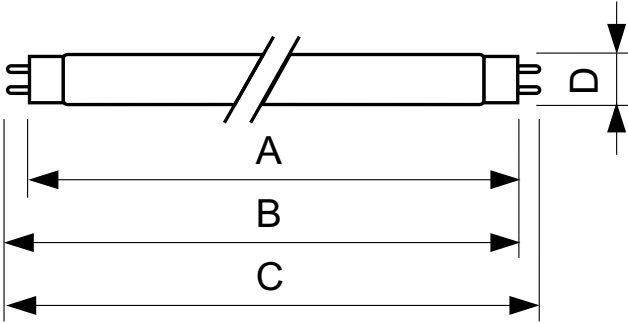

Operating and Electrical	
Power Consumption	32 W
Lamp Current (Nom)	0.265 A
Voltage (Nom)	139 V

Controls and Dimming	
Dimmable	Yes

Mechanical and Housing	
Bulb Shape	T8
Net Weight (Piece)	134.400 g

Approval and Application	
Mercury (Hg) Content (Nom)	8.0 mg

Product Data	
Order product name	TLDRS32W-CO-25
Full product name	TLDRS32W-CO-25
Full product code	872790091579200
Order code	927870003301
Material Nr. (12NC)	927870003301
Numerator - Quantity Per Pack	1
EAN/UPC - Product/Case	8727900915792

### Dimensional drawing

Product	D (max)	A (max)	B (max)	B (min)	C (max)
TLDRS32W-CO-25	28 mm	1,199.4 mm	1,206.5 mm	1,204.1 mm	1,213.6 mm