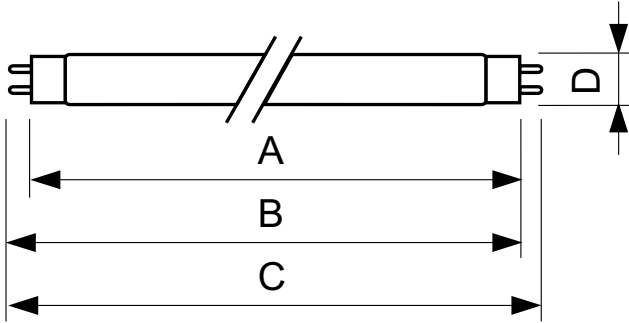

TL-D Standard Colours

TLDRS16W-CO-25

TL-D Standard Colors lamps (tube diameter of 26 mm) create atmospheres from warm white to cool daylight. Lamps with moderate efficacy and color rendering.

Warnings and Safety

Product data

General Information		Controls and Dimming	
Cap-Base	G13 [Medium Bi-Pin Fluorescent]	Dimmable	Yes
Life to 50% Failures (Nom)	8,000 hour(s)		
Light Technical		Mechanical and Housing	
Color Code	33-640	Bulb Shape	T8
Luminous Flux	1,070 lm	Net Weight (Piece)	70.800 g
Color Designation	Cool White (CW)		
Correlated Color Temperature (Nom)	4100 K	Approval and Application	
Color rendering index (CRI)	63	Mercury (Hg) Content (Nom)	8.0 mg
Operating and Electrical		Product Data	
Power Consumption	16 W	Order product name	TLDRS16W-CO-25
Lamp Current (Nom)	0.265 A	Full product name	TLDRS16W-CO-25
Voltage (Nom)	70 V	Full product code	872790091577800
		Order code	927869003301
		Material Nr. (12NC)	927869003301
		Numerator - Quantity Per Pack	1
		EAN/UPC - Product/Case	8727900915778

TL-D Standard Colours

Numerator - Packs per outer box	25
EAN/UPC - Case	8727900915785

Dimensional drawing

Product	D (max)	A (max)	B (max)	B (min)	C (max)
TLDRS16W-CO-25	28 mm	589.8 mm	596.9 mm	594.5 mm	604 mm