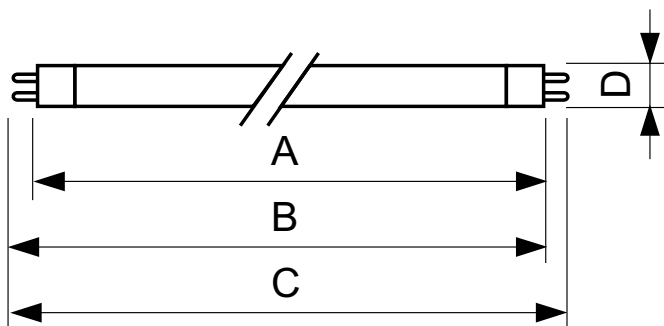

TUV TL Mini

EAN/UPC - Case

8719514476660

Dimensional drawing

Product	D	C
TUV 10W FAM/10x25 BOX	16 mm	305.3 mm