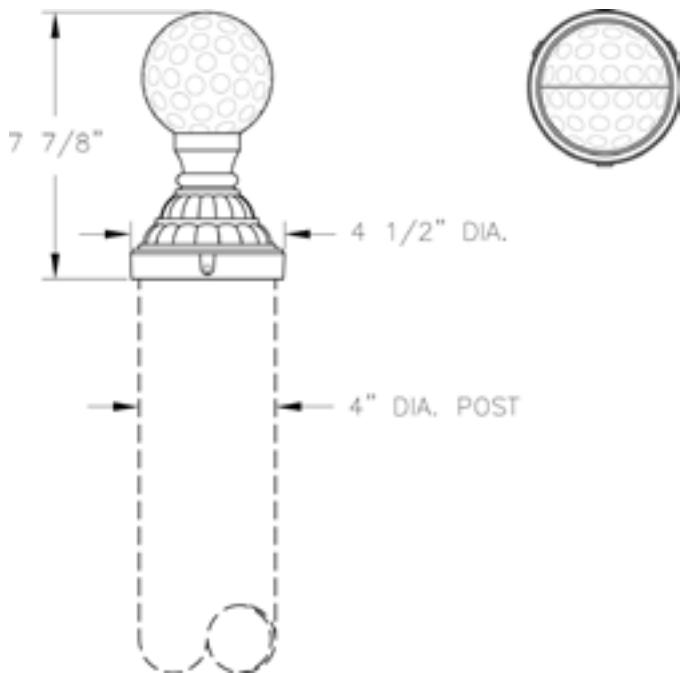

Project: _____

Location: _____

Cat.No: _____

Type: _____

Lamps: _____ Qty: _____

Notes: _____

Ordering Guide

Example: PC27 ABS

Product Code	PC27	Post Cap
Finish	ABS	Antique Brass
	ACP	Antique Copper
	ARD	Antique Red
	ASI	Antique Silver
	BLK	Black
	BRN	Brown
	BRZ	Bronze
	FGN	Forest Green
	GRA	Granite
	IRN	Ironstone
	RBZ	Rustic Bronze
	SRT	Shadow Rust
	VBZ	Verde Bronze
	VCP	Verde Copper
	VGN	Verde
	VTC	Vintage Copper
	WBZ	Weathered Bronze
	WHT	White

Specifications

CONSTRUCTION:

Cast aluminum golf ball securely welded to cast aluminum decorative post fitter.

FINISH:

Resilient TGIC thermoset polyester powdercoat paint is electrostatically applied to every fixture. Specially formulated for Philips Outdoor Lighting, it provides UV protection, and the highest temperature rating in the industry. In addition to the standard color choices shown, a spectrum of custom colors is available.

MOUNTING:

Mount atop 4" dia. post.

Height: 7 7/8"
Width: 4 1/2"