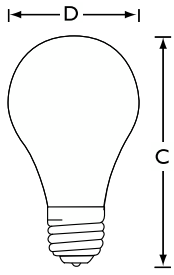

### Product data

General Information	
Cap-Base	E26 [Single Contact Medium Screw]
Operating Position	UNIVERSAL [Any or Universal (U)]
Rated Lifetime (Hours)	1,000 hour(s)
Lighting Technology	Incandescent
Light Technical	
Luminous Flux	795 lm
Operating and Electrical	
Power Consumption	60 W
Voltage (Nom)	120 V
Mechanical and Housing	
Bulb Finish	Softone Pink

Bulb Shape	A19
Net Weight (Piece)	0.032 kg
Product Data	
Order product name	60A/AGRO 120V 12/1
Full product name	60A/AGRO 120V 12/1
Order code	925279036306
Material Nr. (12NC)	925279036306
Numerator - Quantity Per Pack	1
EAN/UPC - Product/Case	046677103163
Numerator - Packs per outer box	12
EAN/UPC - Case	50046677151824

### Dimensional drawing

A19

Product	D	C (max)
60A/AGRO 120V 12/1	2.375 inch	4.188 inch