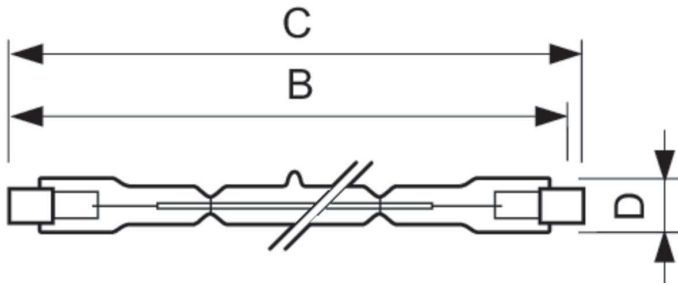

Plusline Small

Plusline S 500W R7s 240V 1BC/12

Mains-voltage linear lamp giving white halogen light

Product data

General Information	
Cap-Base	R7s
Operating Position	UNIVERSAL [Any or Universal (U)]
Nominal lifetime	2,000 hour(s)
Rated Lifetime (Hours)	2,000 hour(s)
Lighting Technology	Halogen

Light Technical	
Luminous Flux	9,660 lm
Correlated Color Temperature (Nom)	2900 K
Luminous Efficacy (rated) (Nom)	19.3 lm/W
Color rendering index (CRI)	100

Operating and Electrical	
Power Consumption	500 W
Lamp Current (Nom)	2.08 A
Starting Time (Nom)	0.0 s
Voltage (Nom)	240 V

Controls and Dimming	
Dimmable	Yes

Mechanical and Housing	
Bulb Finish	Clear
Bulb Shape	T3
Net Weight (Piece)	0.008 kg

Product Data	
Order product name	Plusline S 500W R7s 240V 1BC/12
Full product name	Plusline S 500W R7s 240V 1BC/12
Full product code	872790081918201
Order code	924735545501
Material Nr. (12NC)	924735545501
Numerator - Quantity Per Pack	1
EAN/UPC - Product/Case	8727900819182
Numerator - Packs per outer box	12
EAN/UPC - Case	8718291225461

Plusline Small

Dimensional drawing

Product	D (max)	B (max)	B	B (min)	C (max)
Plusline S 500W R7s 240V 1BC/12	12 mm	115.8 mm	114.2 mm	112.6 mm	117.6 mm