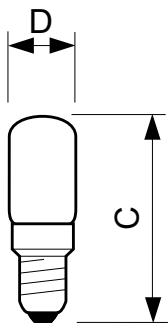

Deco Tubular

7 W E14 cap Clear Incandescent tubular bulb

Tubular lamps with single- and coiled-coil filaments and clear, inside frosted or internally coated white bulbs with B- or E-base

Product data

General Information	
Cap-Base	E14
Operating Position	UNIVERSAL [Any or Universal (U)]
Nominal lifetime	1,000 hour(s)
Switching Cycle	4,000
Rated Lifetime (Hours)	1,000 hour(s)
Lighting Technology	Incandescent

Controls and Dimming	
Dimmable	Yes

Mechanical and Housing	
Bulb Finish	Clear
Bulb Shape	T17
Net Weight (Piece)	8.000 g

Approval and Application	
Energy Consumption kWh/1000 h	7 kWh
CE mark	Yes

Product Data	
Order product name	7 W E14 cap Clear Incandescent tubular bulb
Full product name	7 W E14 cap Clear Incandescent tubular bulb
Full product code	871150025008750
Order code	924151144441
Material Nr. (12NC)	924151144441
Numerator - Quantity Per Pack	1
EAN/UPC - Product/Case	8711500250087
Numerator - Packs per outer box	100
EAN/UPC - Case	8711500251619

Deco Tubular

Dimensional drawing

Product	D (max)	C (max)
7 W E14 cap Clear Incandescent tubular bulb	17 mm	54 mm