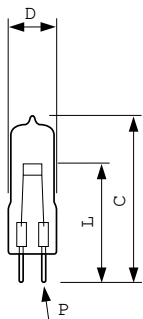

Halogen non-reflector

7724 EVA 100W GY6.35 12V

Low-voltage quartz halogen capsule lamps

Product data

General Information	
Cap-Base	GY6.35
Operating Position	S90 [Standing +/-90D or Base Down (BDH)]
Life to 50% Failures (Nom)	2,000 hour(s)
Light Technical	
Correlated Color Temperature (Nom)	3300 K
Color rendering index (CRI)	100
Operating and Electrical	
Power Consumption	100 W
Voltage (Nom)	12 V
Mechanical and Housing	
Bulb Material	Quartz-UV Open
Net Weight (Piece)	0.003 kg

Approval and Application	
CE mark	Yes
Product Data	
Order product name	7724 EVA 100W GY6.35 12V
Full product name	7724 EVA 100W GY6.35 12V
Full product code	871150040985050
Order code	923872517103
Material Nr. (12NC)	923872517103
Numerator - Quantity Per Pack	1
EAN/UPC - Product/Case	8711500409850
Numerator - Packs per outer box	100
EAN/UPC - Case	8711500423276

Halogen non-reflector

Dimensional drawing

Product	D (max)	L (min)	L (max)	L	P (max)	P	P (min)	C (max)
7724 EVA	10.7 mm	29.65	30.25	30	1.30 mm	1.25	1.20 mm	44 mm
100W		mm	mm	mm		mm		
GY6.35 12V								