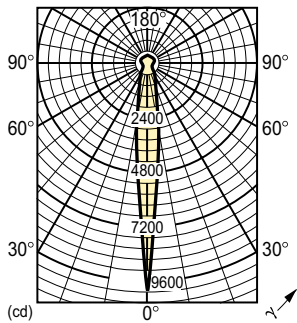

Photometric data

Light Distribution Diagram - PAR38 120W E27/51 220-240V PAR38 12D 1CT