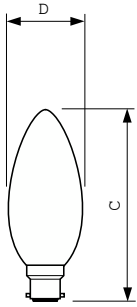

Standard Candle B35 clear

230V 25W CANDLE BC CLEAR

Flame-shaped bulb with clear glass and vacuum- or gas-filled bulb with B- or E-base

Product data

General Information	
Cap-Base	B22
Operating Position	UNIVERSAL [Any or Universal (U)]
Nominal lifetime	1,000 hour(s)
Rated Lifetime (Hours)	1,000 hour(s)
Lighting Technology	Incandescent

Light Technical	
Luminous Flux	205 lm
Color rendering index (CRI)	100

Operating and Electrical	
Power Consumption	25 W
Voltage (Nom)	230 V

Controls and Dimming	
Dimmable	Yes

Mechanical and Housing	
Bulb Finish	Clear
Bulb Shape	B35
Net Weight (Piece)	0.015 kg

Product Data	
Order product name	230V 25W CANDLE BC CLEAR
Full product name	230V 25W CANDLE BC CLEAR
Full product code	890143700285300
Order code	921485544299
Material Nr. (12NC)	921485544299
Numerator - Quantity Per Pack	1
EAN/UPC - Product/Case	8901437002853
Numerator - Packs per outer box	300
EAN/UPC - Case	8727900076516

Standard Candle B35 clear

Dimensional drawing

Product	D	C (max)
230V 25W CANDLE BC CLEAR	35 mm	94.5 mm