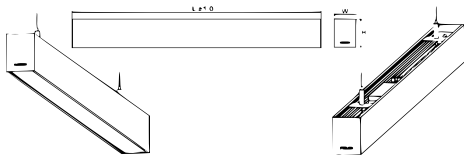

Pureline slim

Material	Aluminum
Ingress protection code	IP20 [Finger-protected]
Mech. impact protection code	IK02 [0.2 J standard]
Optical cover type	Polycarbonate Diffuser
Net Weight (Piece)	1.800 kg

Approval and Application

Flammability mark	For mounting on normally flammable surfaces
Ambient temperature range	0 to +45 °C

Initial Performance (IEC Compliant)

Initial chromaticity	<5
Power consumption tolerance	+/-10%

Over Time Performance (IEC Compliant)

Median useful life L70B50	50,000 hour(s)

Product Data

Order product name	SP780X H LED225-4000 PSD W5L112 OD WH
Full product name	SP780X H LED225-4000 PSD W5L112 OD WH
Order code	919515815269
Material Nr. (12NC)	919515815269
Numerator - Quantity Per Pack	1
Numerator - Packs per outer box	4

Dimensional drawing

Type	Dimensions L x W x H, mm	Voltage	Frequency	Kg
SP780 H W5L112	1126 x 53 x 70	220-240V~	50Hz	1.9
SP780X H W5L112	1126 x 53 x 70	220-240V~	50Hz	1.9
SP780 H W5L168	1686 x 53 x 70	220-240V~	50Hz	2.6
SP780X H W5L168	1686 x 53 x 70	220-240V~	50Hz	2.6
SP780 H W5L224	2248 x 53 x 70	220-240V~	50Hz	3.8
SP780X H W5L224	2248 x 53 x 70	220-240V~	50Hz	3.8