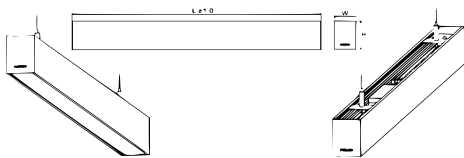

Power Factor (Fraction)	0.95
Protection class IEC	Safety class I
Surge Protection (Common/Differential)	Surge protection level until 4 kV
Controls and Dimming	
Dimmable	Yes
Control interface	DALI
Mechanical and Housing	
Housing Material	Aluminum extruded
Optic material	Polycarbonate
Optical cover material	Polycarbonate
Housing Color	White
Mounting device	Suspension set simple, standard
Optical cover shape	Flat
Overall length	1,126 mm
Overall width	53 mm
Overall height	70 mm
Dimensions (Height x Width x Depth)	70 x 53 x 1126 mm

Dimensional drawing

Type	Dimensions L x W x H, mm	Voltage	Frequency	Kg
SP780 H W5L112	1126 x 53 x 70	220-240V~	50Hz	1.9
SP780X H W5L112	1126 x 53 x 70	220-240V~	50Hz	1.9
SP780 H W5L168	1686 x 53 x 70	220-240V~	50Hz	2.6
SP780X H W5L168	1686 x 53 x 70	220-240V~	50Hz	2.6
SP780 H W5L224	2248 x 53 x 70	220-240V~	50Hz	3.8
SP780X H W5L224	2248 x 53 x 70	220-240V~	50Hz	3.8