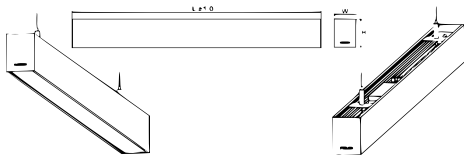

Pureline slim

Material	Aluminum
Ingress protection code	IP20 [Finger-protected]
Mech. impact protection code	IK02 [0.2 J standard]
Optical cover type	Polycarbonate Diffuser
Net Weight (Piece)	1.800 kg

Approval and Application

Flammability mark	For mounting on normally flammable surfaces
Ambient temperature range	0 to +45 °C

Initial Performance (IEC Compliant)

Initial chromaticity	<5
Power consumption tolerance	+/-10%

Over Time Performance (IEC Compliant)

Median useful life L70B50	50,000 hour(s)

Product Data

Order product name	SP780X H LED225-4000 PSU W5L112 OD WH
Full product name	SP780X H LED225-4000 PSU W5L112 OD WH
Order code	919515815255
Material Nr. (12NC)	919515815255
Numerator - Quantity Per Pack	1
Numerator - Packs per outer box	4

Dimensional drawing

Type	Dimensions L x W x H, mm	Voltage	Frequency	Kg
SP780 H W5L112	1126 x 53 x 70	220-240V~	50Hz	1.9
SP780X H W5L112	1126 x 53 x 70	220-240V~	50Hz	1.9
SP780 H W5L168	1686 x 53 x 70	220-240V~	50Hz	2.6
SP780X H W5L168	1686 x 53 x 70	220-240V~	50Hz	2.6
SP780 H W5L224	2248 x 53 x 70	220-240V~	50Hz	3.8
SP780X H W5L224	2248 x 53 x 70	220-240V~	50Hz	3.8